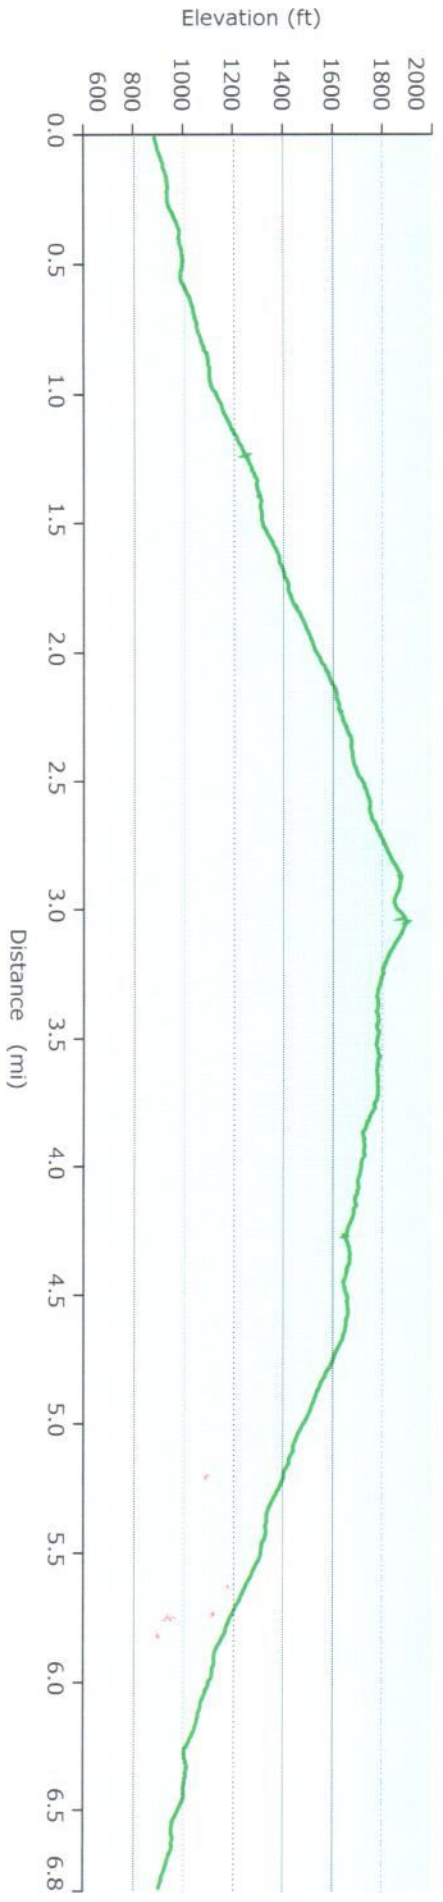

Garmin HuntView Topo - Alaska Southeast v2

© (c) 2012 Navteq. All rights reserved. 2018
 © Courtesy of National Oceanic and Atmospheric Administration / National Ocean Service 2018
 © Garmin 2018
 © Garmin Ltd. and its Subsidiaries 2018
 © 1987-2017 Here. All rights reserved. 2018
 ©2017 Tripadvisor Llc. All rights reserved. 2018

CURRY RIDGE 5_51_59

Graph

Statistics

Summary

Points: 815 Distance: 7.0 mi Area: 0.3 sq mi

Time

Elapsed Time: 3:20:48 Moving Time: 2:46:22 Stopped Time: 0:34:19

Speed

Avg: 2.1 mph Avg Moving: 2.5 mph Min: 0.0 mph Max: 4.5 mph

Elevation

Min: 876 ft Max: 1896 ft Ascent: 1161 ft Descent: 1145 ft Grade: 0.1 %