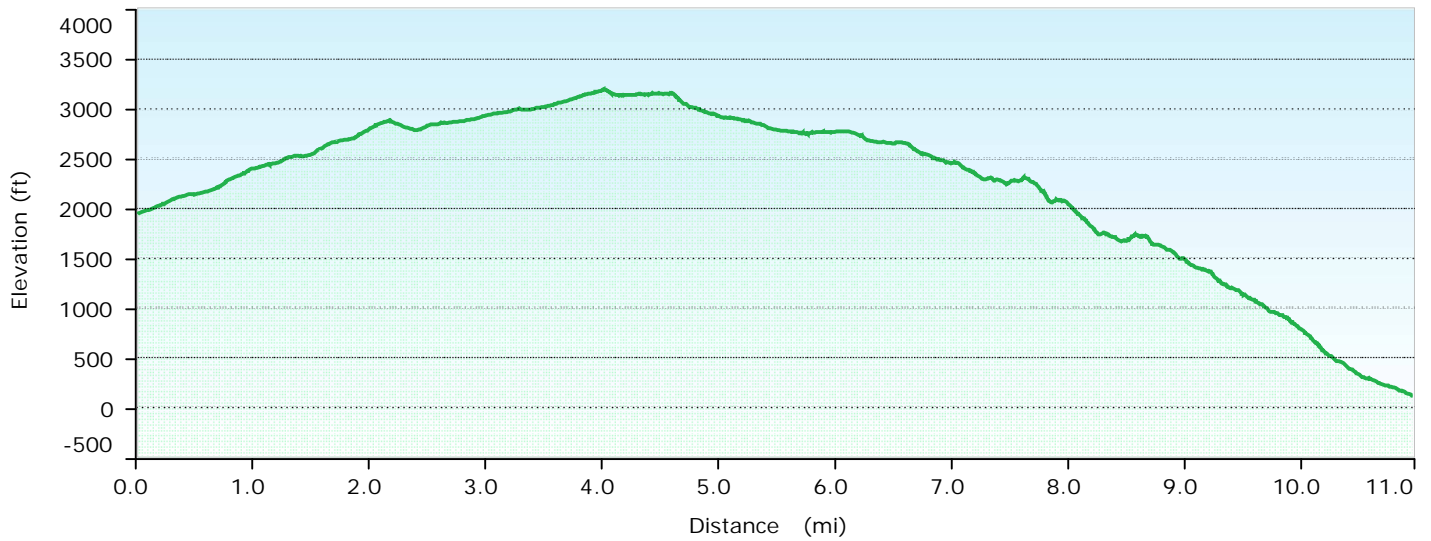

### Graph

#### Summary

Points: 1475 Distance: 11.2 mi Area: 7.8 sq mi

#### Time

Elapsed Time: 6:13:15 Moving Time: 4:57:56 Stopped Time: 0:46:33

#### Elevation

Min: 115 ft Max: 3202 ft Ascent: 1729 ft Descent: 3550 ft Grade: -3.1 %