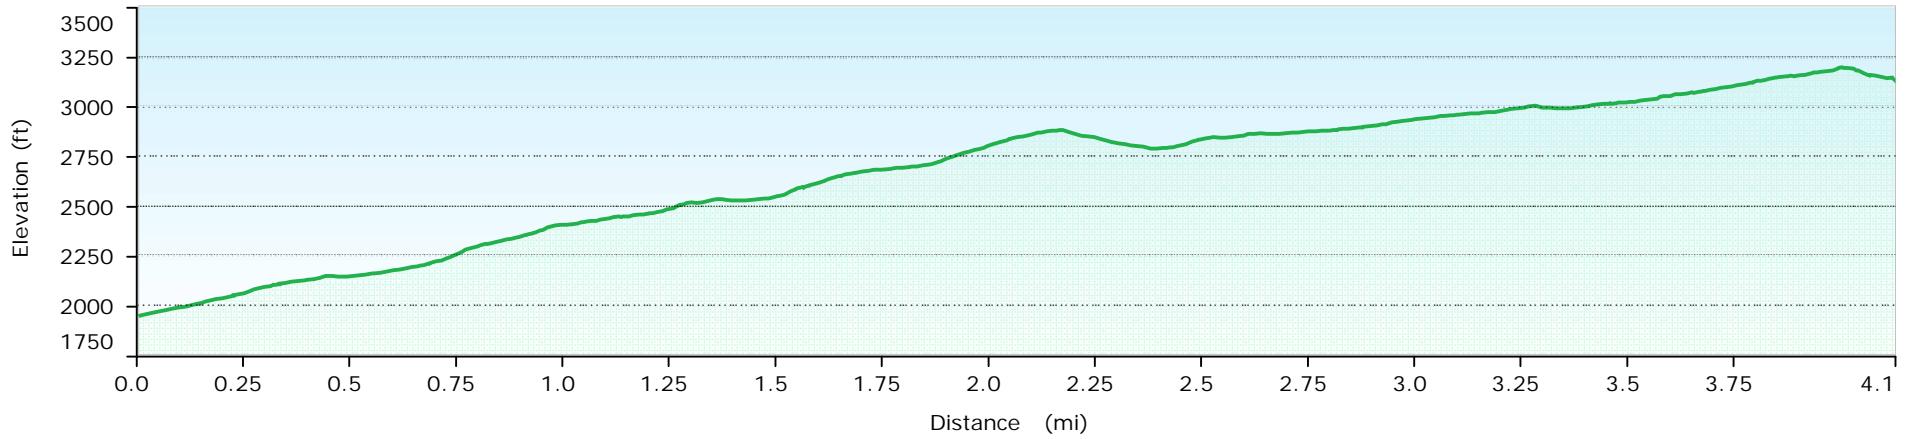

Internal Storage

**GARMIN**

**Graph**

**Statistics**

**Summary**

Points: 444 Distance: 4.2 mi Area: 0.5 sq mi

**Time**

Elapsed Time: 1:54:48 Moving Time: 1:44:11 Stopped Time: 0:10:33

**Speed**

Avg: 2.2 mph Avg Moving: 2.4 mph Min: 0.0 mph Max: 4.5 mph

**Elevation**

Min: 1942 ft Max: 3202 ft Ascent: 1365 ft Descent: 164 ft Grade: 5.5 %