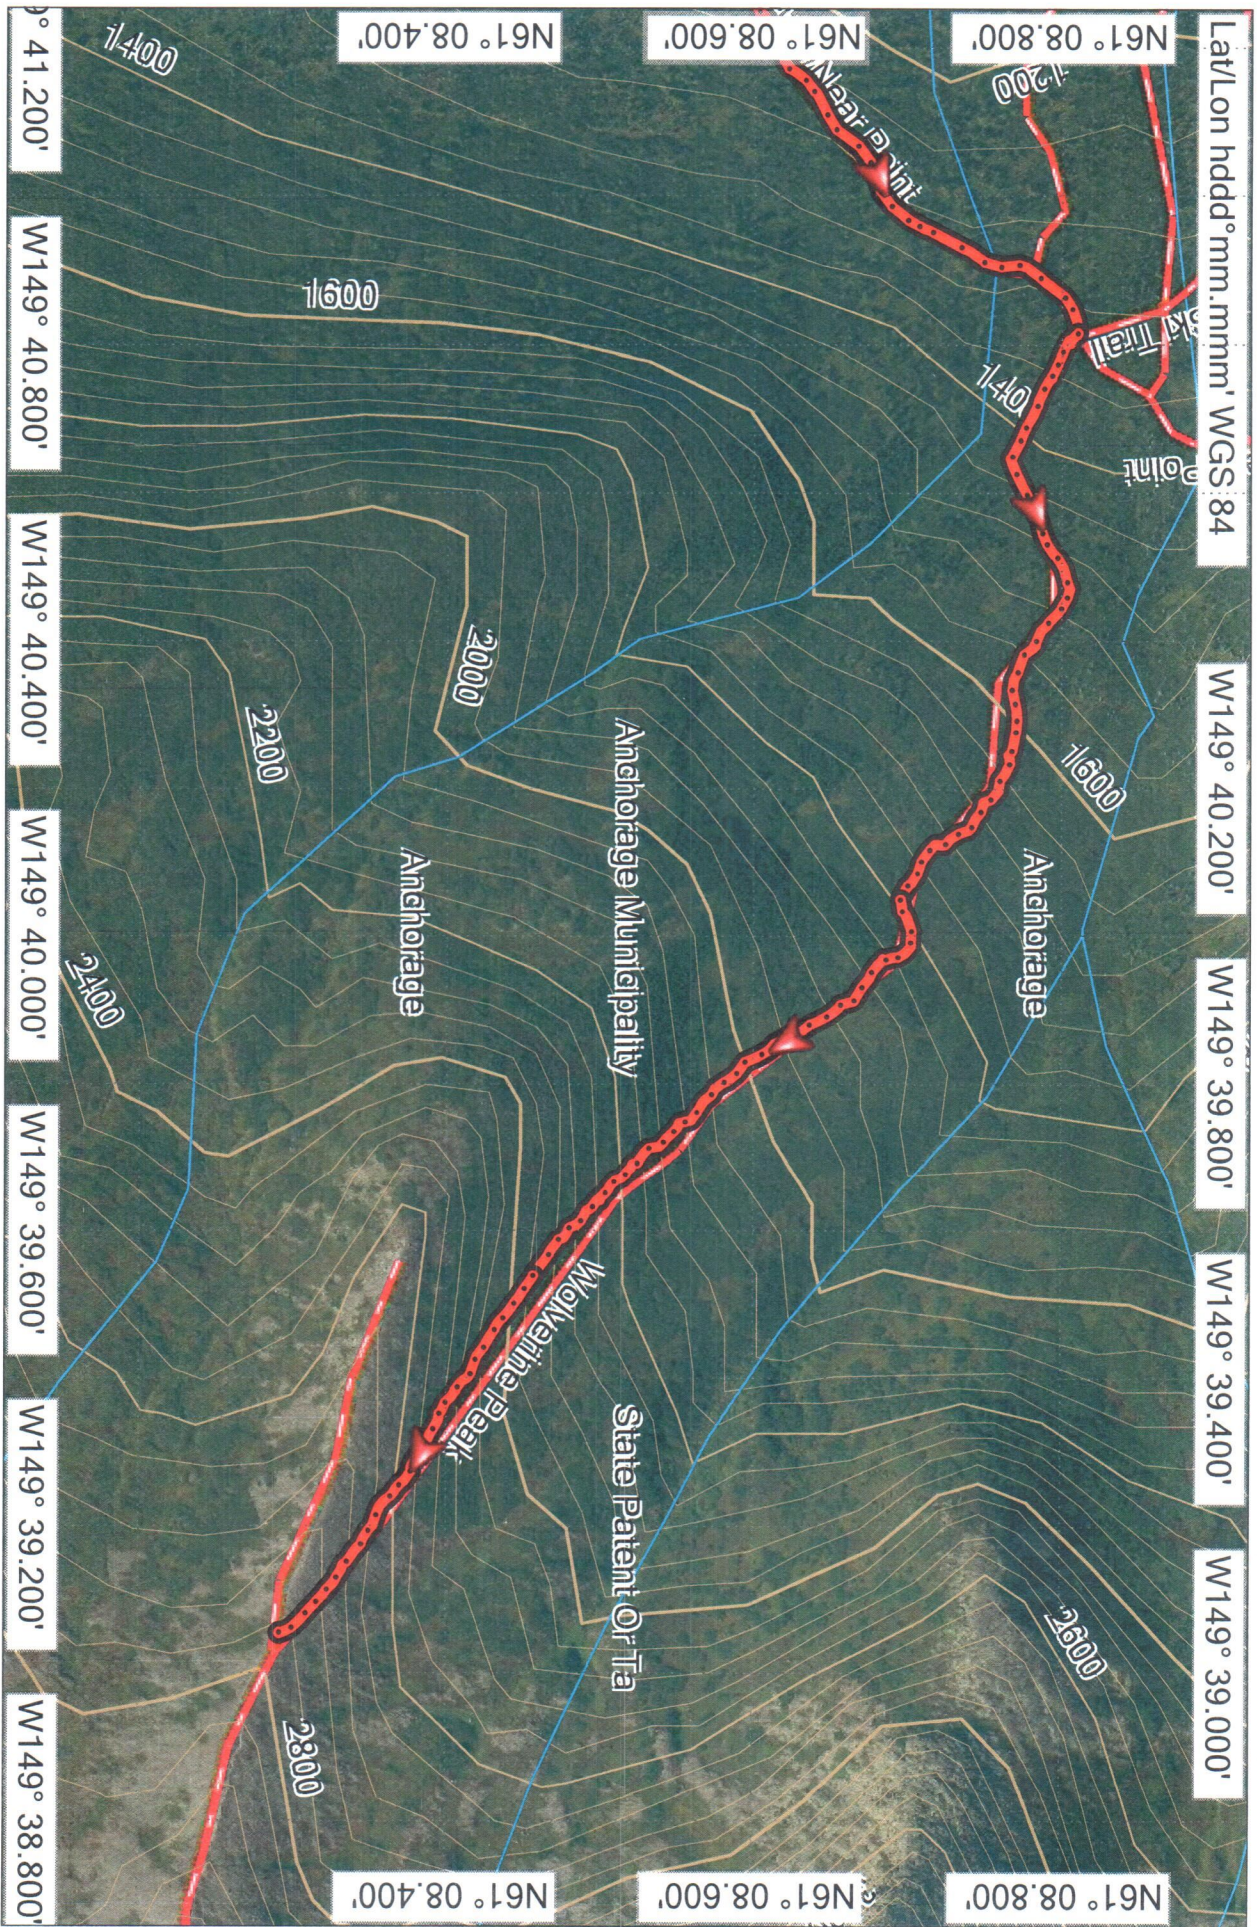

Internal Storage

*Wolverine Bow
 to Wolverine Peak - Near Point
 Inter section*

Graph

Statistics

Summary
Points: 299 Distance: 1.9 mi Area: 876108 sq ft

Time
Elapsed Time: 0:35:43 Moving Time: 0:31:24 Stopped Time: 0:04:17

Speed
Avg: 3.2 mph Avg Moving: 3.7 mph Min: 0.0 mph Max: 13 mph

Elevation
Min: 925 ft Max: 1296 ft Ascent: 413 ft Descent: 154 ft Grade: 2.5 %

*Intersection
with
Wolverine Road
at Near Point*

Garmin HuntView Topo - Alaska Southeast v2

WOLVERINE VIEWPT 52

Graph

Statistics

Summary

Points: 573 Distance: 3.3 mi Area: 0.7 sq mi

Time

Elapsed Time: 1:56:37 Moving Time: 1:26:26 Stopped Time: 0:30:08

Speed

Avg: 1.7 mph Avg Moving: 2.3 mph Min: 0.0 mph Max: 13 mph

Elevation

Min: 925 ft Max: 2723 ft Ascent: 1837 ft Descent: 154 ft Grade: 9.8 %

Garmin HuntView Topo - Alaska Southeast v2

© (c) 2012 Navteq. All rights reserved. 2018
 © Courtesy of National Oceanic and Atmospheric Administration / National Ocean Service 2018
 © Garmin 2018
 © Garmin Ltd. and its Subsidiaries 2018
 © 1987-2017 Here. All rights reserved. 2018
 © 2017 TripAdvisor, LLC. All rights reserved. 2018