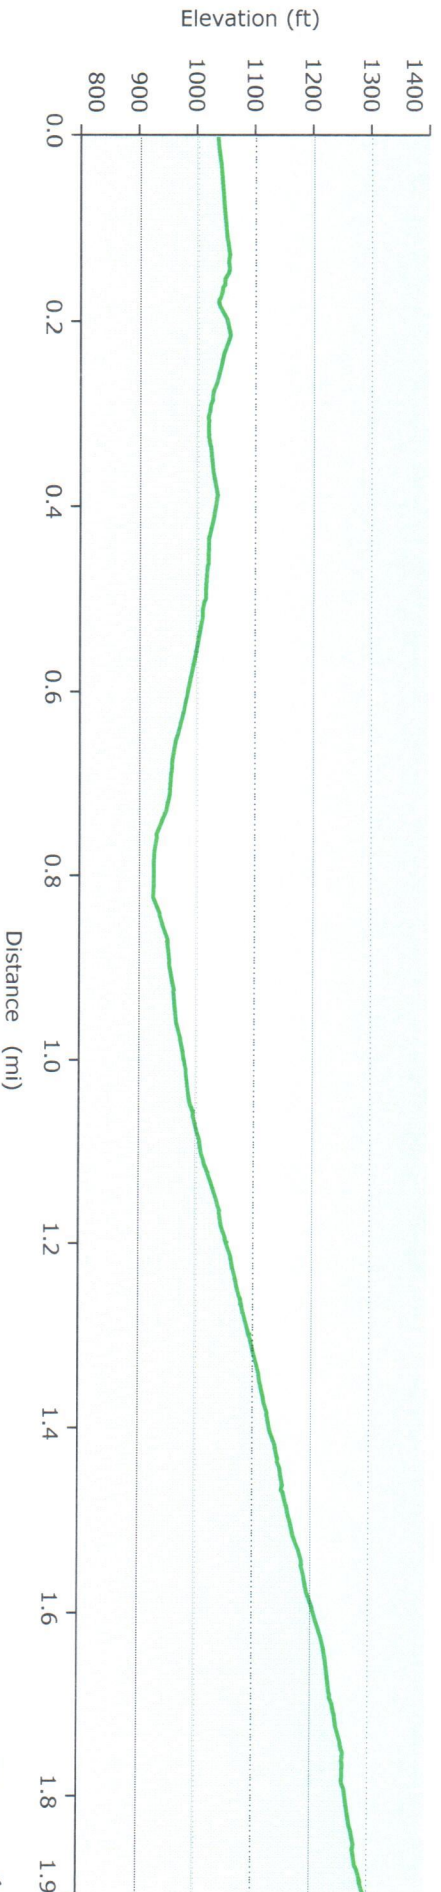

Garmin HuntView Topo - Alaska Southeast v2
 © (c) 2012 Navteq. All rights reserved. 2018
 © Courtesy of National Oceanic and Atmospheric Administration / National Ocean Service 2018
 © Garmin 2018
 © Garmin Ltd. and its Subsidiaries 2018
 © 1987-2017 Here. All rights reserved. 2018
 © 2017 TripAdvisor LLC. All rights reserved. 2018

Internal Storage

*Wolverine Bow
 to Wolverine Peak - Near Point
 Inter section*

Graph

Statistics

Summary
Points: 299 Distance: 1.9 mi Area: 876108 sq ft

Time
Elapsed Time: 0:35:43 Moving Time: 0:31:24 Stopped Time: 0:04:17

Speed
Avg: 3.2 mph Avg Moving: 3.7 mph Min: 0.0 mph Max: 13 mph

Elevation
Min: 925 ft Max: 1296 ft Ascent: 413 ft Descent: 154 ft Grade: 2.5 %

*Intersection
with
Wolverine Road
at Near Point*

Garmin HuntView Topo - Alaska Southeast v2

WOLVERINE VIEWPT 52

Graph

Statistics

Summary

Points: 573 Distance: 3.3 mi Area: 0.7 sq mi

Time

Elapsed Time: 1:56:37 Moving Time: 1:26:26 Stopped Time: 0:30:08

Speed