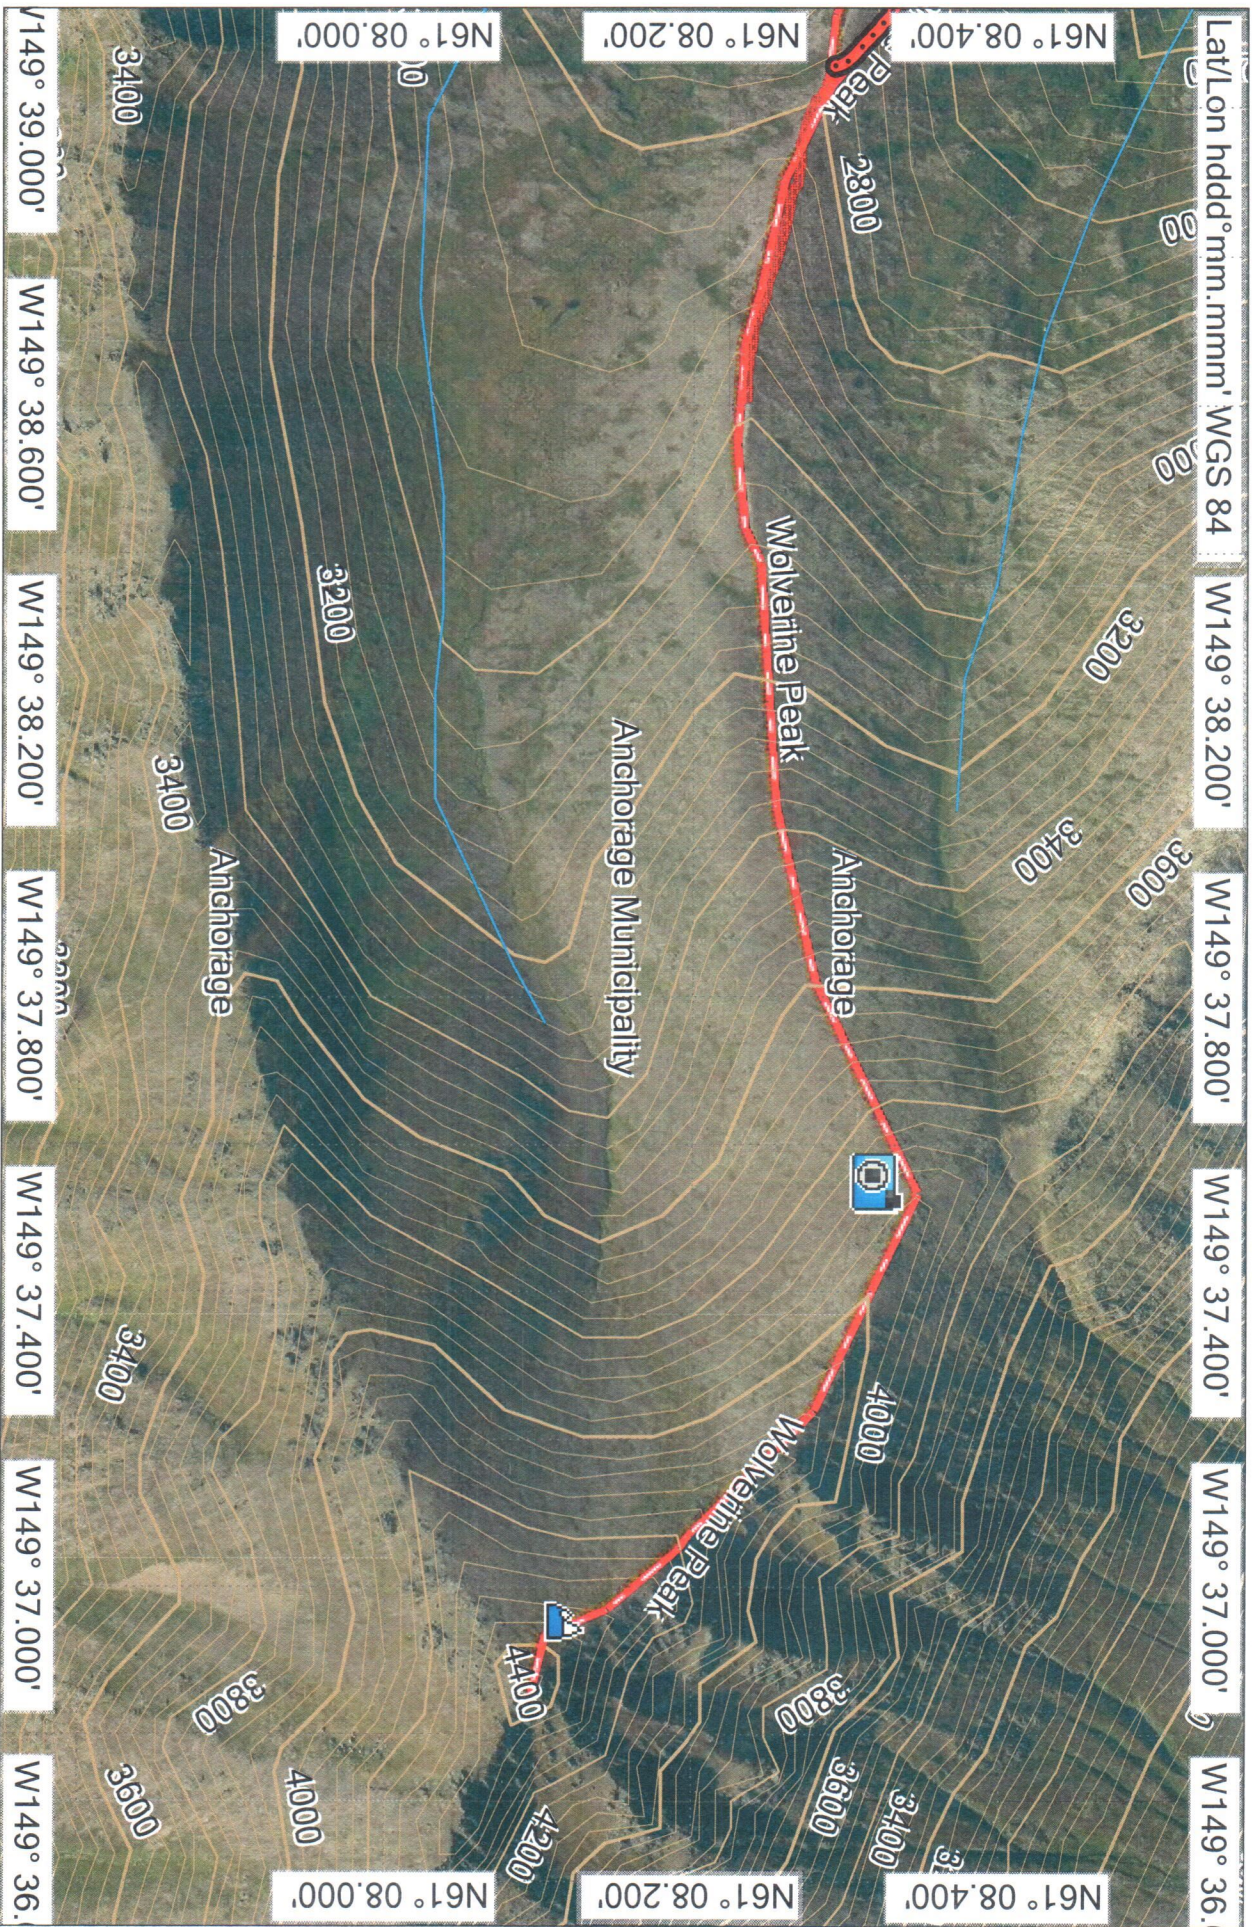

Internal Storage

*Wolverine Bow
 to Wolverine Peak - Near Point
 Inter section*

Graph

Statistics

Summary
Points: 299 Distance: 1.9 mi Area: 876108 sq ft

Time
Elapsed Time: 0:35:43 Moving Time: 0:31:24 Stopped Time: 0:04:17

Speed
Avg: 3.2 mph Avg Moving: 3.7 mph Min: 0.0 mph Max: 13 mph

Elevation
Min: 925 ft Max: 1296 ft Ascent: 413 ft Descent: 154 ft Grade: 2.5 %

*Intersection
with
Wolverine Road
at Near Point*

Garmin HuntView Topo - Alaska Southeast v2

WOLVERINE VIEWPT 52

Graph

Statistics

Summary

Points: 573 Distance: 3.3 mi Area: 0.7 sq mi

Time

Elapsed Time: 1:56:37 Moving Time: 1:26:26 Stopped Time: 0:30:08

Speed

Avg: 1.7 mph Avg Moving: 2.3 mph Min: 0.0 mph Max: 13 mph

Elevation

Min: 925 ft Max: 2723 ft Ascent: 1837 ft Descent: 154 ft Grade: 9.8 %

Garmin HuntView Topo - Alaska Southeast v2

© (c) 2012 Navteq. All rights reserved. 2018
 © Courtesy of National Oceanic and Atmospheric Administration / National Ocean Service 2018
 © Garmin 2018
 © Garmin Ltd. and its Subsidiaries 2018
 © 1987-2017 Here. All rights reserved. 2018
 © 2017 TripAdvisor, LLC. All rights reserved. 2018