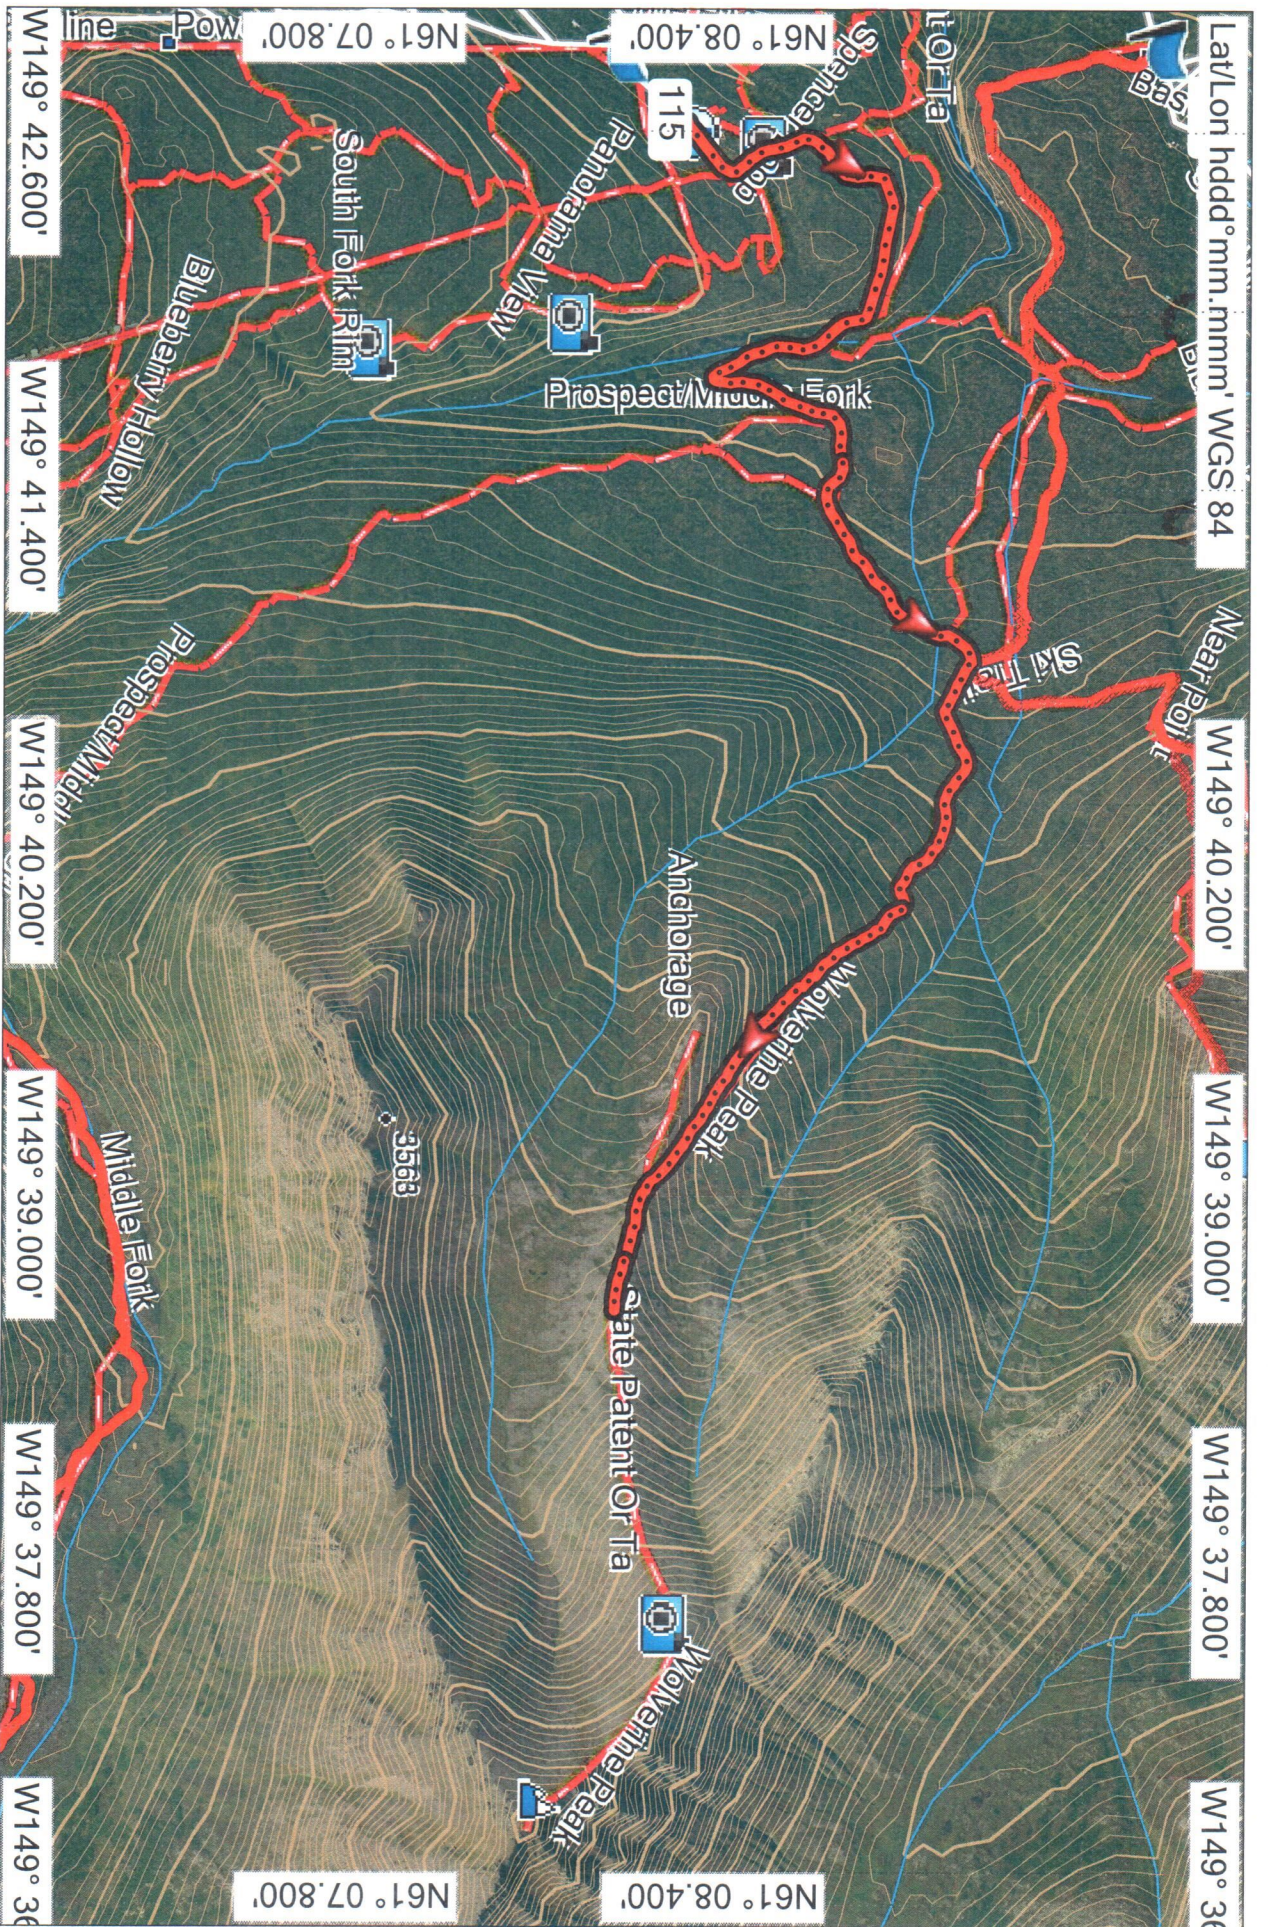

Internal Storage

*Wolverine Bow
 to Wolverine Peak - Near Point
 Inter section*

Graph

Statistics

Summary
Points: 299 Distance: 1.9 mi Area: 876108 sq ft

Time
Elapsed Time: 0:35:43 Moving Time: 0:31:24 Stopped Time: 0:04:17

WOLVERINE VIEWPT 52

Graph

Statistics

Summary

Points: 573 Distance: 3.3 mi Area: 0.7 sq mi

Time

Elapsed Time: 1:56:37 Moving Time: 1:26:26 Stopped Time: 0:30:08

Speed

Avg: 1.7 mph Avg Moving: 2.3 mph Min: 0.0 mph Max: 13 mph

Elevation

Min: 925 ft Max: 2723 ft Ascent: 1837 ft Descent: 154 ft Grade: 9.8 %

Garmin HuntView Topo - Alaska Southeast v2

© (c) 2012 Navteq. All rights reserved. 2018
 © Courtesy of National Oceanic and Atmospheric Administration / National Ocean Service 2018
 © Garmin 2018
 © Garmin Ltd. and its Subsidiaries 2018
 © 1987-2017 Here. All rights reserved. 2018
 © 2017 TripAdvisor, LLC. All rights reserved. 2018

Internal Storage

GARMIN

TN
 MN
 19.3°
 1/1/2010

Garmin HuntView Topo - Alaska Southeast v2

© (c) 2012 Navteq. All rights reserved. 2018
 © Courtesy of National Oceanic and Atmospheric Administration / National Ocean Service 2018
 © Garmin 2018
 © Garmin Ltd. and its Subsidiaries 2018
 © 1987-2017 Here. All rights reserved. 2018
 © 2017 TripAdvisor, LLC. All rights reserved. 2018