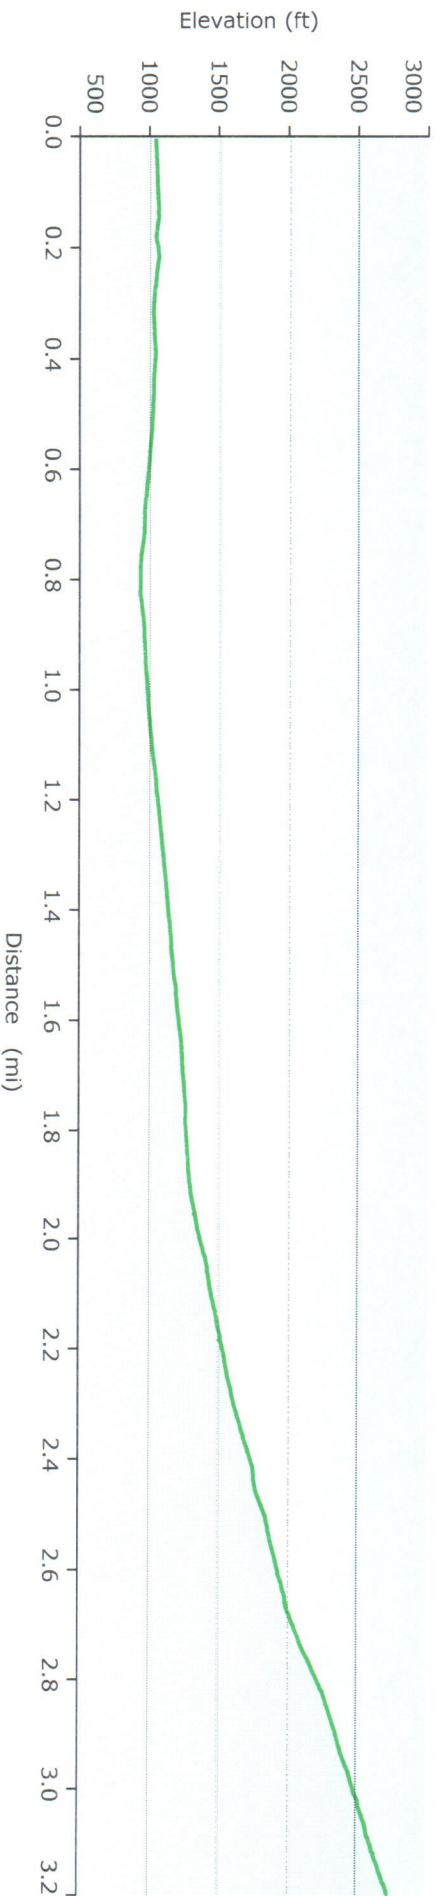

Internal Storage

*Wolverine Bow
 to Wolverine Peak - Near Point
 Inter section*

Graph

Statistics

Summary
Points: 299 Distance: 1.9 mi Area: 876108 sq ft

Time
Elapsed Time: 0:35:43 Moving Time: 0:31:24 Stopped Time: 0:04:17

Speed
Avg: 3.2 mph Avg Moving: 3.7 mph Min: 0.0 mph Max: 13 mph

Elevation
Min: 925 ft Max: 1296 ft Ascent: 413 ft Descent: 154 ft Grade: 2.5 %

*Intersection
with
Wolverine Road
at Near Point*

Garmin HuntView Topo - Alaska Southeast v2

WOLVERINE VIEWPT 52

Graph

Statistics

Summary

Points: 573 Distance: 3.3 mi Area: 0.7 sq mi

Time

Elapsed Time: 1:56:37 Moving Time: 1:26:26 Stopped Time: 0:30:08

Speed

Avg: 1.7 mph Avg Moving: 2.3 mph Min: 0.0 mph Max: 13 mph

Elevation

Min: 925 ft Max: 2723 ft Ascent: 1837 ft Descent: 154 ft Grade: 9.8 %

Garmin HuntView Topo - Alaska Southeast v2

© (c) 2012 Navteq. All rights reserved. 2018
 © Courtesy of National Oceanic and Atmospheric Administration / National Ocean Service 2018
 © Garmin 2018
 © Garmin Ltd. and its Subsidiaries 2018
 © 1987-2017 Here. All rights reserved. 2018
 © 2017 TripAdvisor, LLC. All rights reserved. 2018