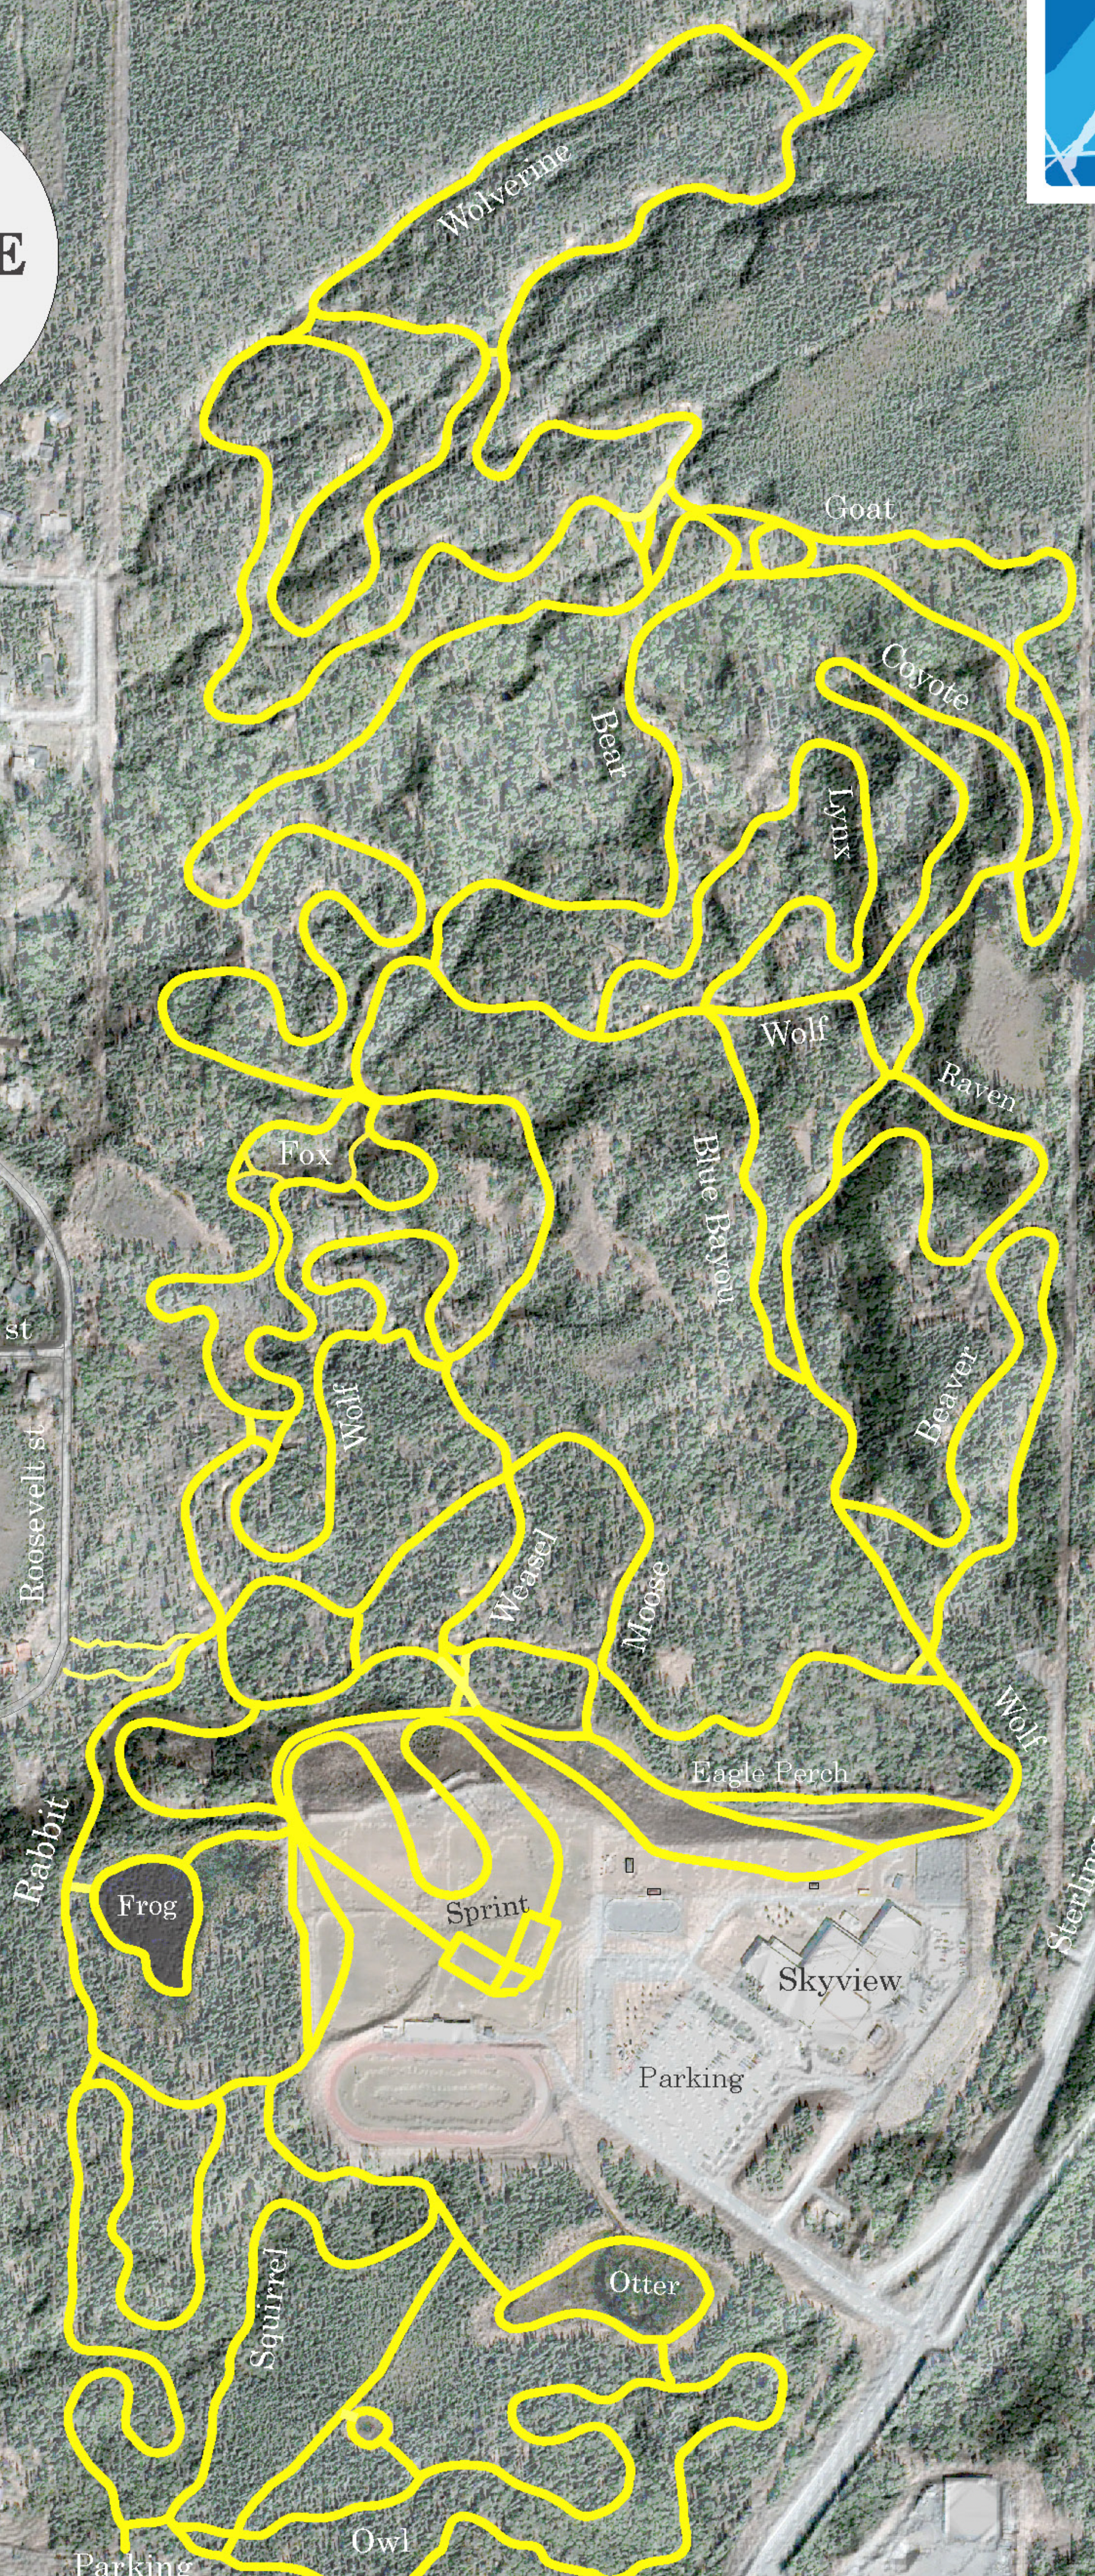

Kalifornsky Beach Road

Parking

# Tsalteshi

SKI TRAILS

### Legend

Direction to Ski ➤  
Lighted Trails ✨

Wolf ✨	—————	3,333 m
Moose ✨	—————	933 m
Rabbit ✨	—————	1,185 m
Raven ✨	—————	440 m
Beaver ✨	—————	792 m
Eagle Perch ✨	—————	439 m
Blue Bayou ✨	—————	330 m
Bear	—————	2,076 m
Wolverine	—————	2,975 m
Goat	—————	1,154 m
Lynx	—————	764 m
Coyote	—————	842 m
Weasel bypass	—————	563 m
Fox	—————	1,050 m
Sprint course	—————	1,000 m
Squirrel	—————	1,772 m
Owl	—————	1,503 m
Frog, Otter and all bypass trails	—————	

Scale: Meters