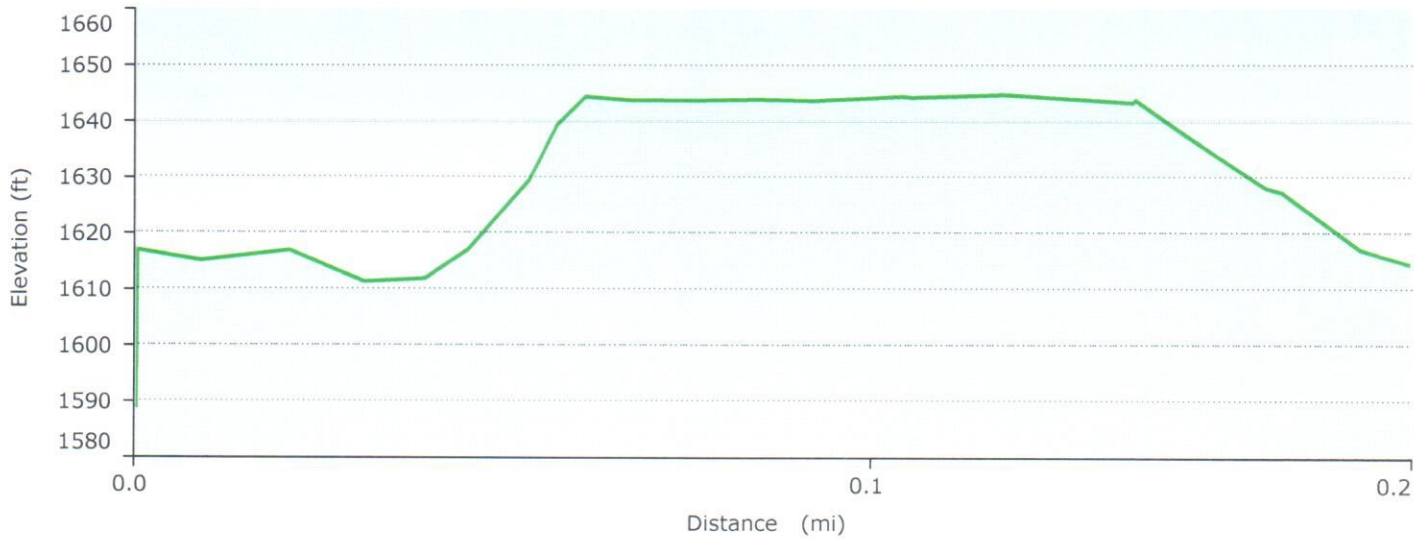

Internal Storage

GARMIN.
 1/1/2010

Graph

Statistics

Summary

Points: 27 Distance: 0.2 mi Area: 44686 sq ft

Time

Elapsed Time: 0:07:23 Moving Time: 0:05:42 Stopped Time: 0:01:40

Speed

Avg: 1.5 mph Avg Moving: 1.9 mph Min: 0.0 mph Max: 2.2 mph

Elevation

Min: 1588 ft Max: 1647 ft Ascent: 30 ft Descent: 33 ft Grade: 2.7 %