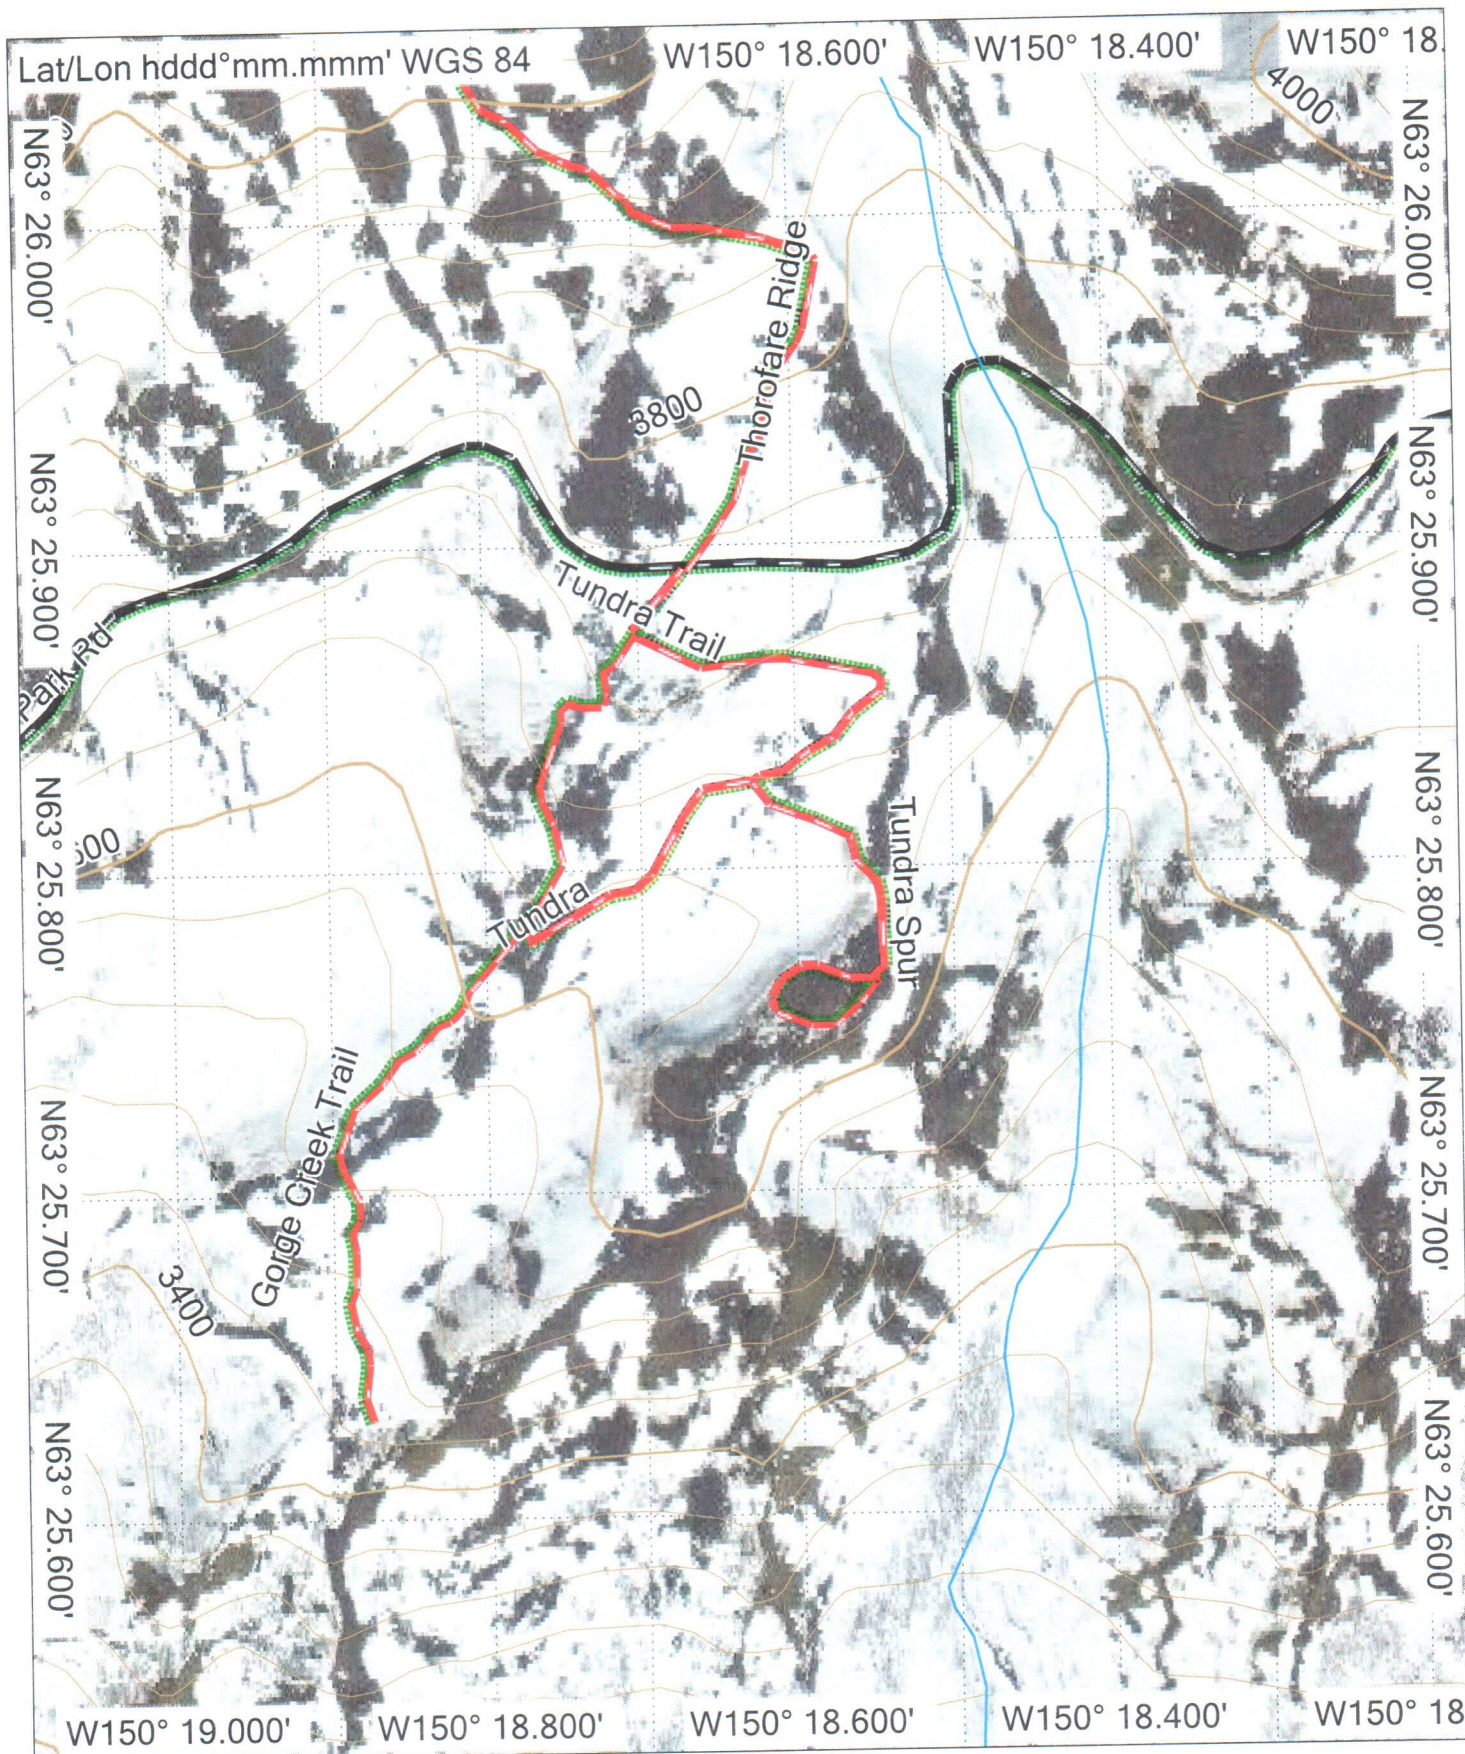

Garmin HuntView Topo - Alaska Southeast v2
 © (c) 2012 Navteq. All rights reserved. 2018
 © Courtesy of National Oceanic and Atmospheric Administration / National Ocean Service 2018
 © Garmin 2018
 © Garmin Ltd. and its Subsidiaries 2018
 © 1987-2017 Here. All rights reserved. 2018
 © 2017 Tripadvisor Llc. All rights reserved. 2018

Thorofare Ridge
SAVAGE RIVER LOOP WITH BAR
Start 37281 End 46501

GARMIN.
 TN 19.7° MN
 1/1/2010

Garmin HuntView Topo - Alaska Southeast v2
 © (c) 2012 Navteq. All rights reserved. 2018
 © Courtesy of National Oceanic and Atmospheric Administration / National Ocean Service 2018
 © Garmin 2018
 © Garmin Ltd. and Its Subsidiaries 2018
 ©1987-2017 Here. All rights reserved. 2018
 ©2017 Tripadvisor Llc. All rights reserved. 2018

SAVAGE RIVER LOOP WITH BAR

*Gorge Creek Trail
 start 3728' End 3396'*