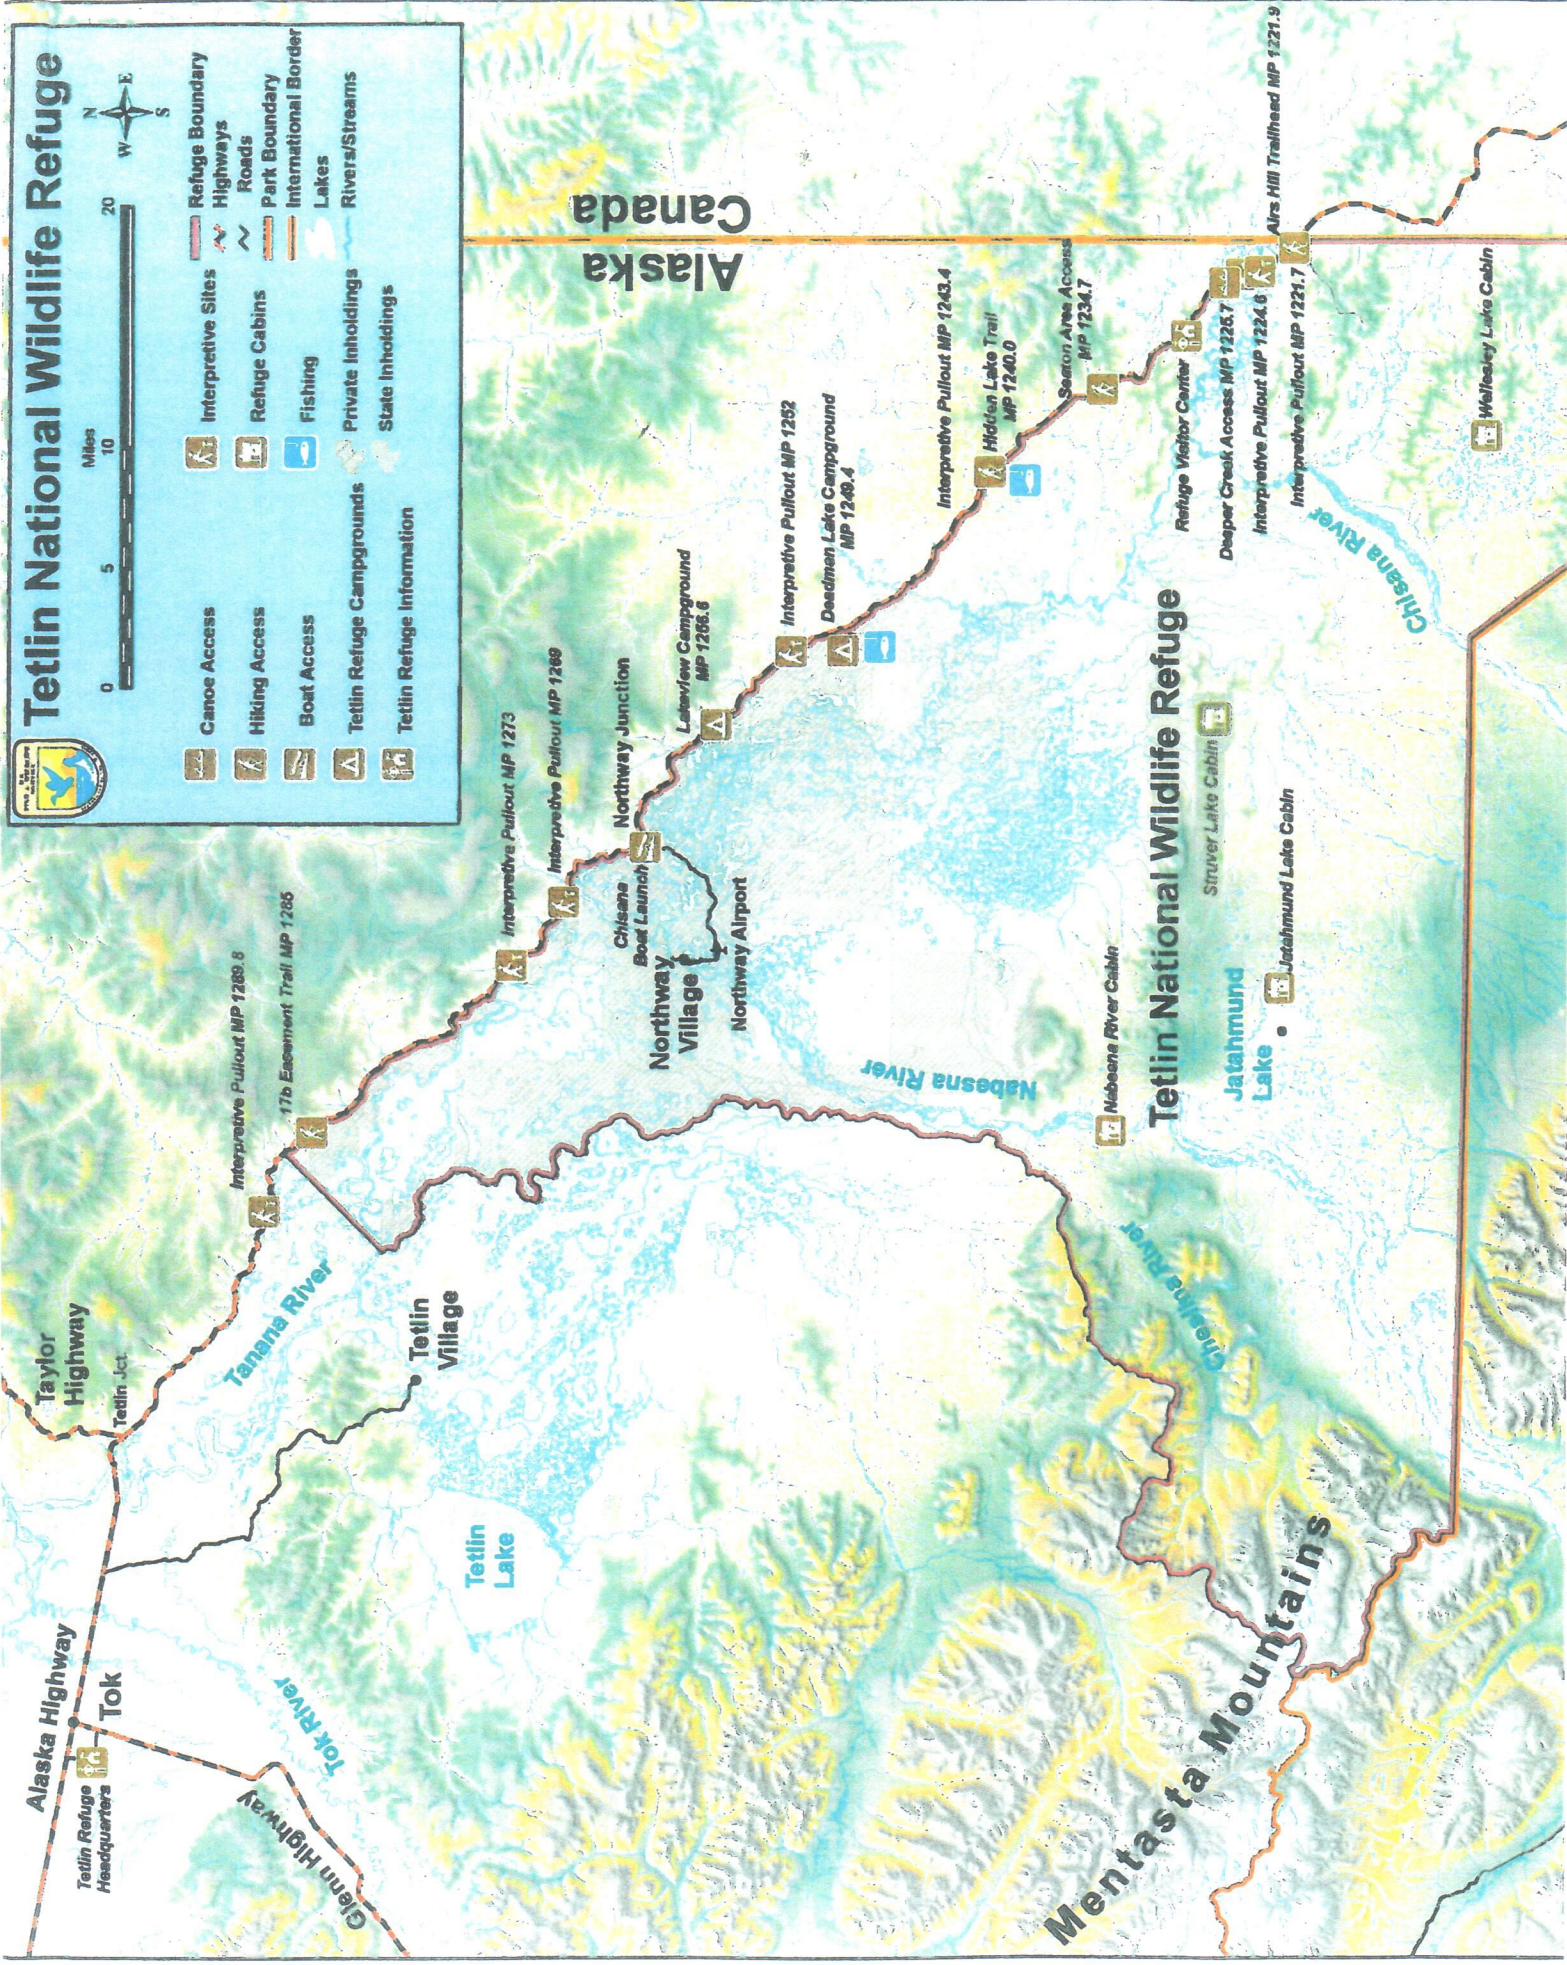

Tetlin National Wildlife Refuge

- | | | | | | |
|--|---------------------------|--|----------------------|--|-----------------|
| | Canoe Access | | Interpretive Sites | | Refuge Boundary |
| | Hiking Access | | Refuge Cabins | | Highways |
| | Boat Access | | Fishing | | Rivers/Streams |
| | Tetlin Refuge Campgrounds | | Private Inholdings | | Lakes |
| | Tetlin Refuge Information | | State Inholdings | | Park Boundary |
| | | | International Border | | |

Alaska
Canada

Tetlin National Wildlife Refuge

Mentasta Mountains

Tetlin Lake

Tanana River

Nabesna River

Chisana River

Chisana River

Taylor Highway

Alaska Highway

Glenn Highway

Northway Village

Northway Airport

Chisana Boat Launch

Northway Junction

Laterview Campground MP 1268.6

Interpretive Pullout MP 1221.7

Nabesna River Cabin

Struver Lake Cabin

Jatahmund Lake

Jatahmund Lake Cabin

Wolfeley Lake Cabin

Airs Hill Trailhead MP 1221.9

Miles