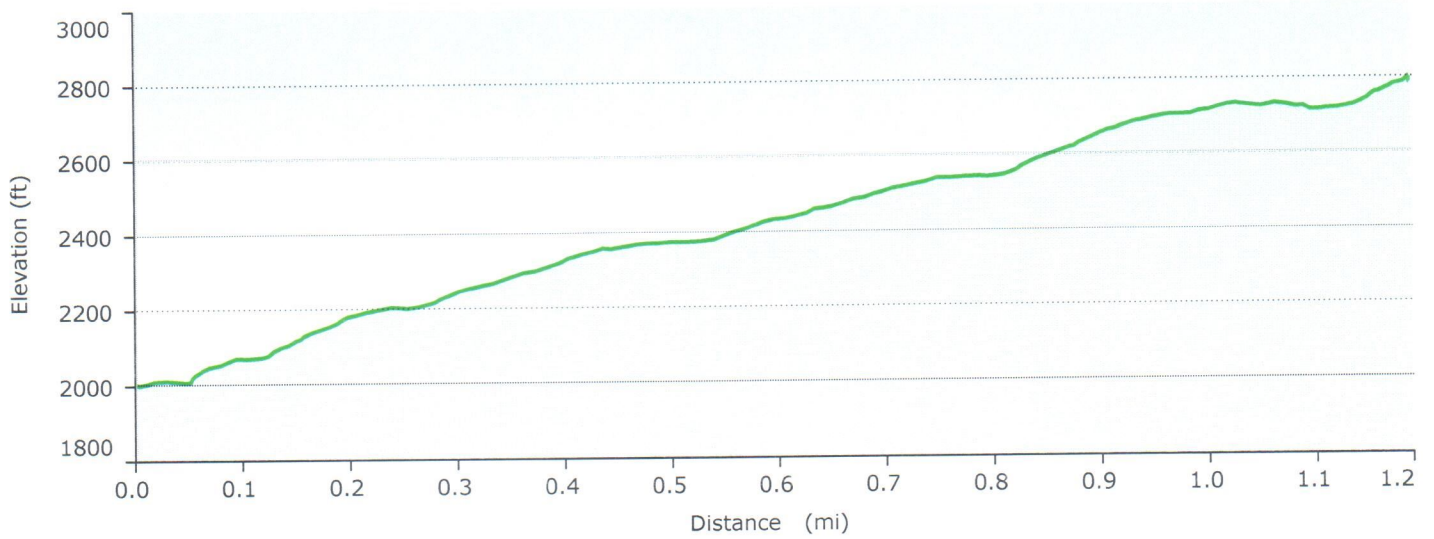

TANANA VALLEY OVERLOOK

GARMIN.

Graph

Statistics

Summary

Points: 160 Distance: 1.3 mi Area: 0.1 sq mi

Time

Elapsed Time: 0:44:17 Moving Time: 0:40:52 Stopped Time: 0:03:24

Speed

Avg: 1.7 mph Avg Moving: 1.9 mph Min: 0.0 mph Max: 2.2 mph

Elevation

Min: 1995 ft Max: 2795 ft Ascent: 814 ft Descent: 20 ft Grade: 11.9 %