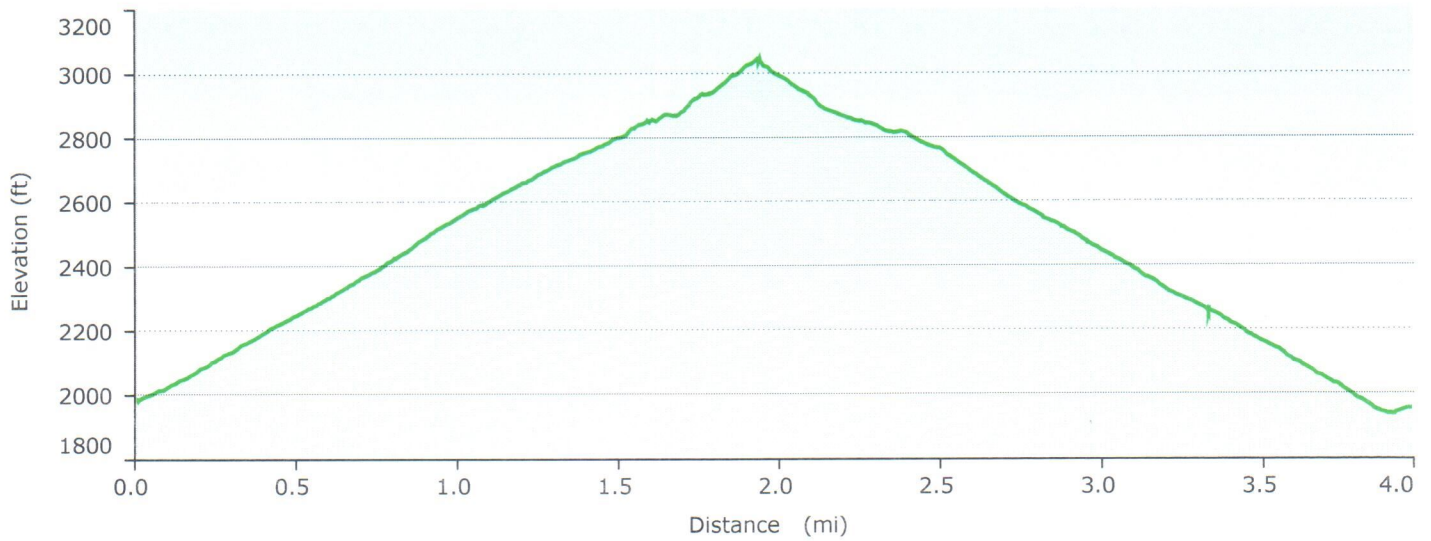

TABLE TOP MT _44_00

Graph

Statistics

Summary

Points: 499 Distance: 4.1 mi Area: 0.8 sq mi

Time

Elapsed Time: 1:49:56 Moving Time: 1:41:07 Stopped Time: 0:08:46

Speed

Avg: 2.2 mph Avg Moving: 2.4 mph Min: 0.0 mph Max: 4.5 mph

Elevation

Min: 1932 ft Max: 3048 ft Ascent: 1083 ft Descent: 1119 ft Grade: -0.2 %