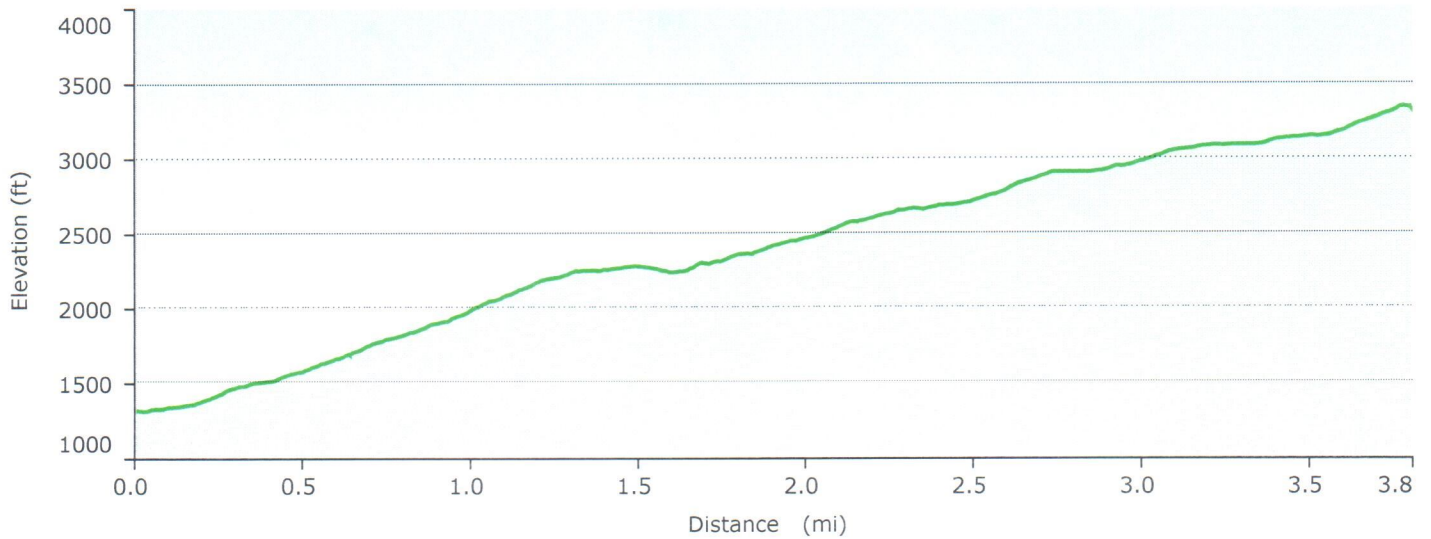

SUMMIT PASS 8_17_22

1/1/2010

Graph

Statistics

Summary

Points: 517 Distance: 3.9 mi Area: 0.8 sq mi

Time

Elapsed Time: 2:12:46 Moving Time: 1:59:53 Stopped Time: 0:12:49

Speed

Avg: 1.8 mph Avg Moving: 2.0 mph Min: 0.0 mph Max: 2.2 mph

Elevation

Min: 1302 ft Max: 3340 ft Ascent: 2087 ft Descent: 66 ft Grade: 9.7 %