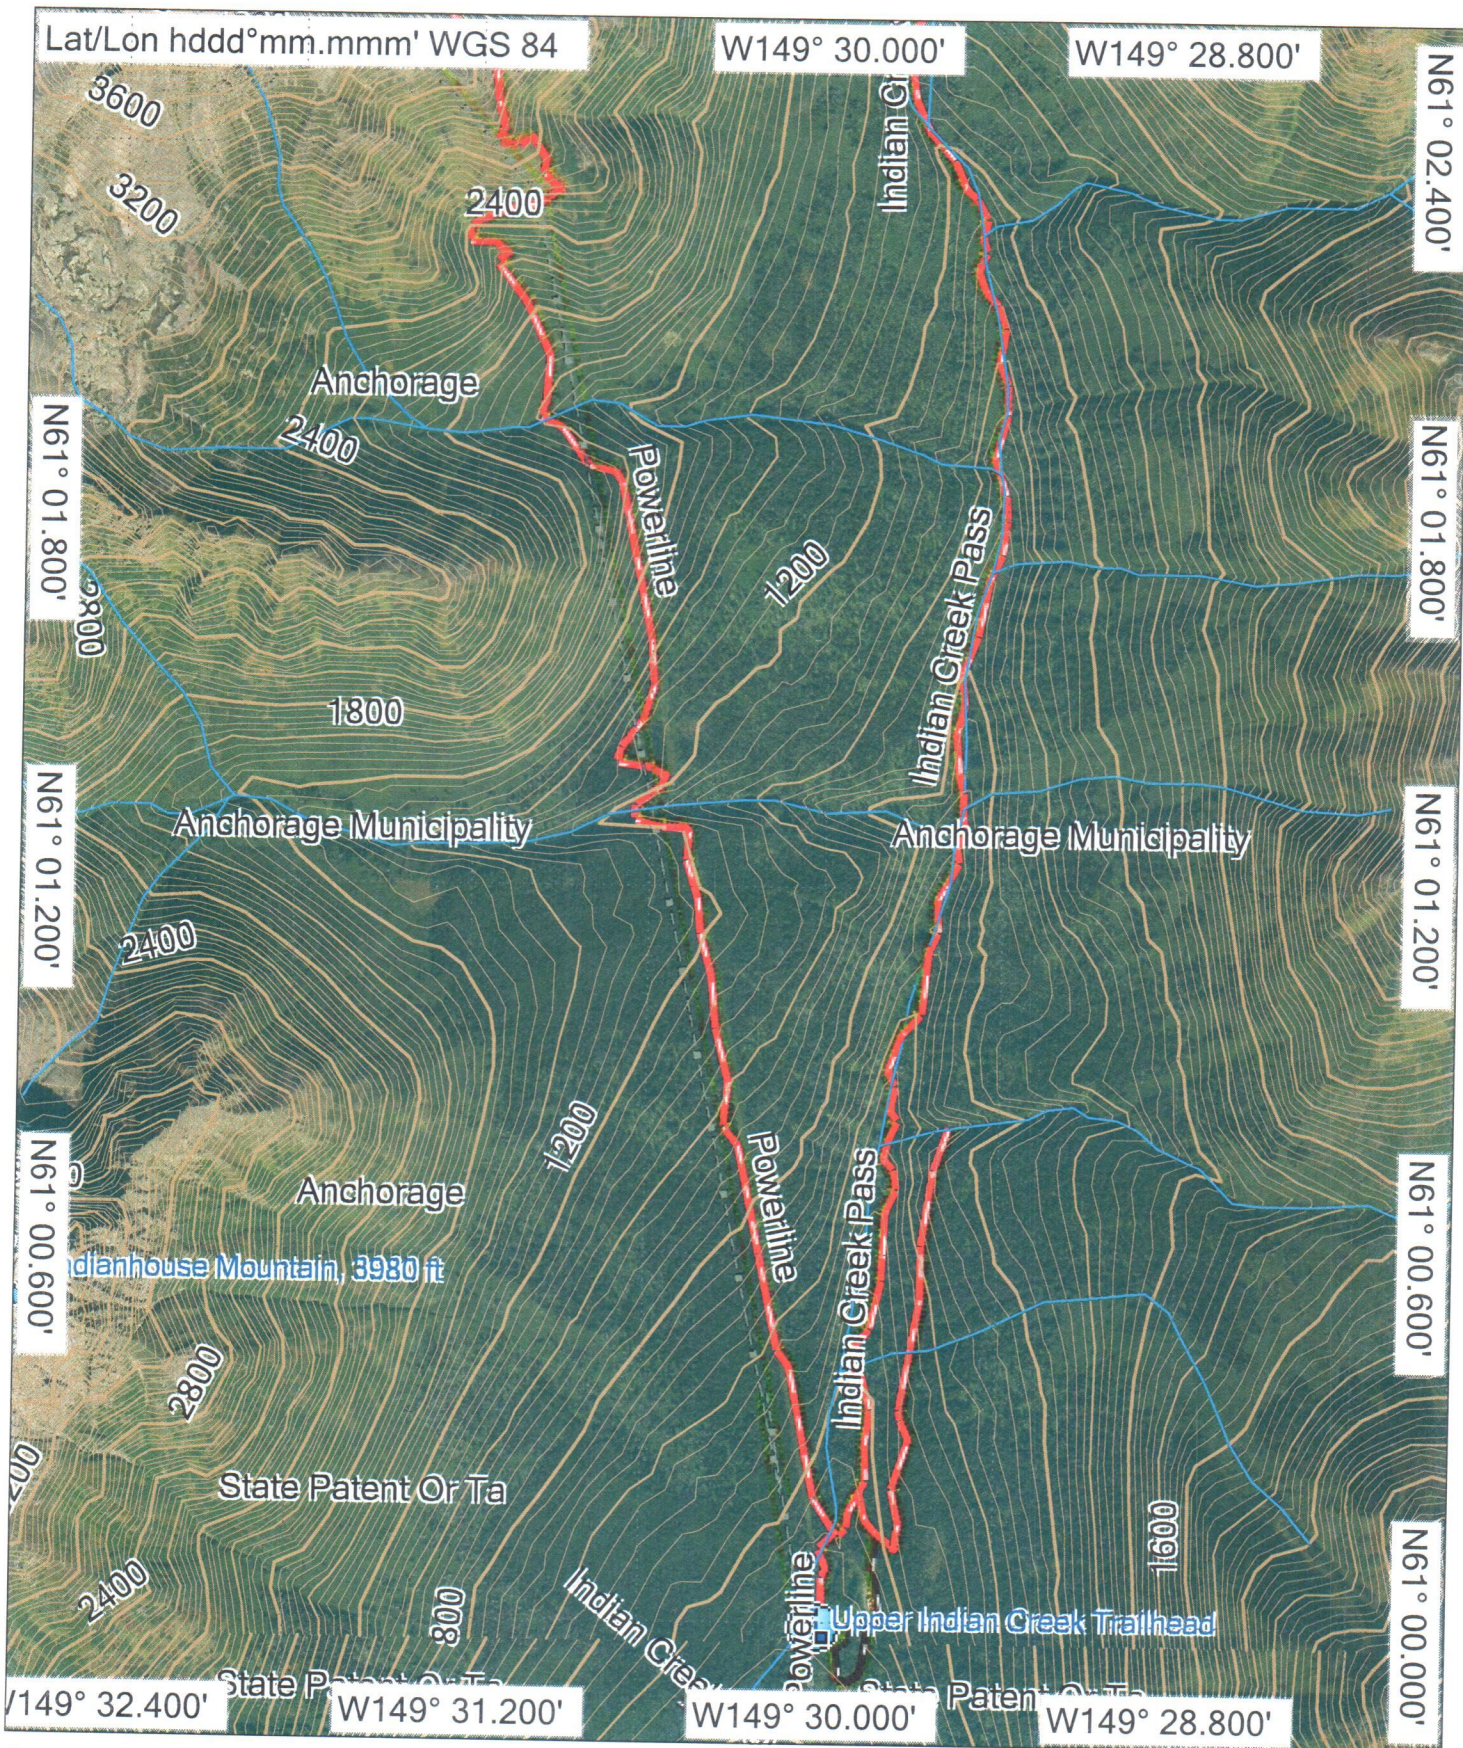

Lat/Lon hddd°mm.mmm' WGS 84

Garmin HuntView Topo - Alaska Southeast v2

© (c) 2012 Navteq. All rights reserved. 2018
 © Courtesy of National Oceanic and Atmospheric Administration / National Ocean Service 2018
 © Garmin 2018
 © Garmin Ltd. and its Subsidiaries 2018
 © 1987-2017 Here. All rights reserved. 2018
 © 2017 TripAdvisor, LLC. All rights reserved. 2018

HIDDEN LAKE 6_20_19

Ship Lake Pass / Indian Creek Pass

GARMIN

1/1/2010

Garmin HuntView Topo - Alaska Southeast v2
 © (c) 2012 Navteq. All rights reserved. 2018
 © Courtesy of National Oceanic and Atmospheric Administration / National Ocean Service 2018
 © Garmin 2018
 © Garmin Ltd. and Its Subsidiaries 2018
 ©1987-2017 Here. All rights reserved. 2018
 ©2017 Tripadvisor Lic. All rights reserved. 2018

HIDDEN LAKE 6_20_19

GARMIN.

1/1/2010

Garmin HuntView Topo - Alaska Southeast v2
 © (c) 2012 Navteq. All rights reserved. 2018
 © Courtesy of National Oceanic and Atmospheric Administration / National Ocean Service 2018
 © Garmin 2018
 © Garmin Ltd. and Its Subsidiaries 2018
 ©1987-2017 Here. All rights reserved. 2018
 ©2017 Tripadvisor Lic. All rights reserved. 2018

HIDDEN LAKE 6_20_19

GARMIN