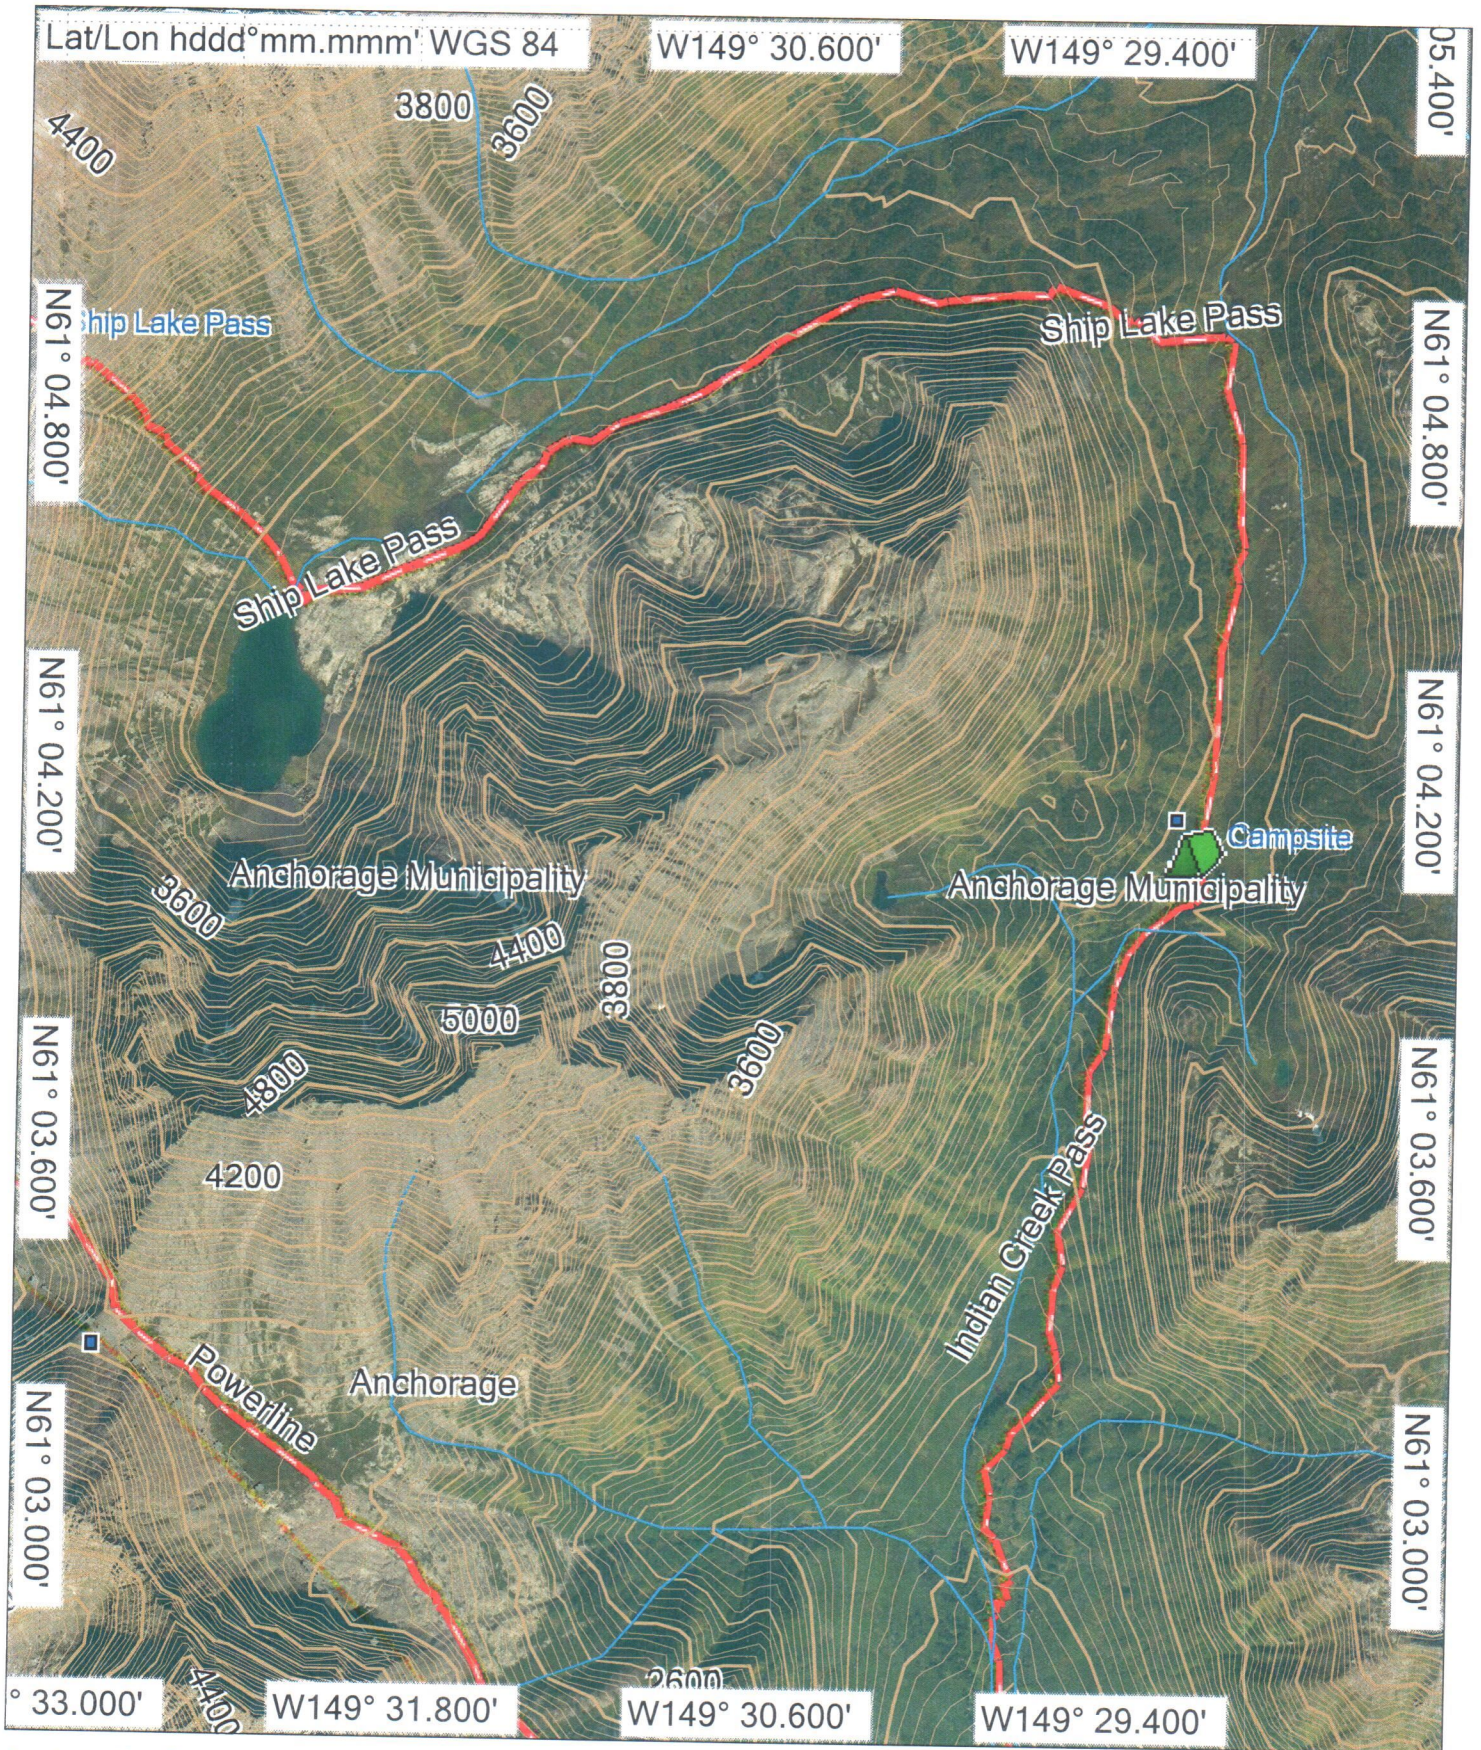

HIDDEN LAKE 6_20_19

Ship Lake Pass / Indian Creek Pass

GARMIN

1/1/2010

Garmin HuntView Topo - Alaska Southeast v2
 © (c) 2012 Navteq. All rights reserved. 2018
 © Courtesy of National Oceanic and Atmospheric Administration / National Ocean Service 2018
 © Garmin 2018
 © Garmin Ltd. and Its Subsidiaries 2018
 ©1987-2017 Here. All rights reserved. 2018
 ©2017 Tripadvisor Lic. All rights reserved. 2018

HIDDEN LAKE 6_20_19

GARMIN.

1/1/2010

Garmin HuntView Topo - Alaska Southeast v2
 © (c) 2012 Navteq. All rights reserved. 2018
 © Courtesy of National Oceanic and Atmospheric Administration / National Ocean Service 2018
 © Garmin 2018
 © Garmin Ltd. and Its Subsidiaries 2018
 ©1987-2017 Here. All rights reserved. 2018
 ©2017 Tripadvisor Lic. All rights reserved. 2018

HIDDEN LAKE 6_20_19

GARMIN