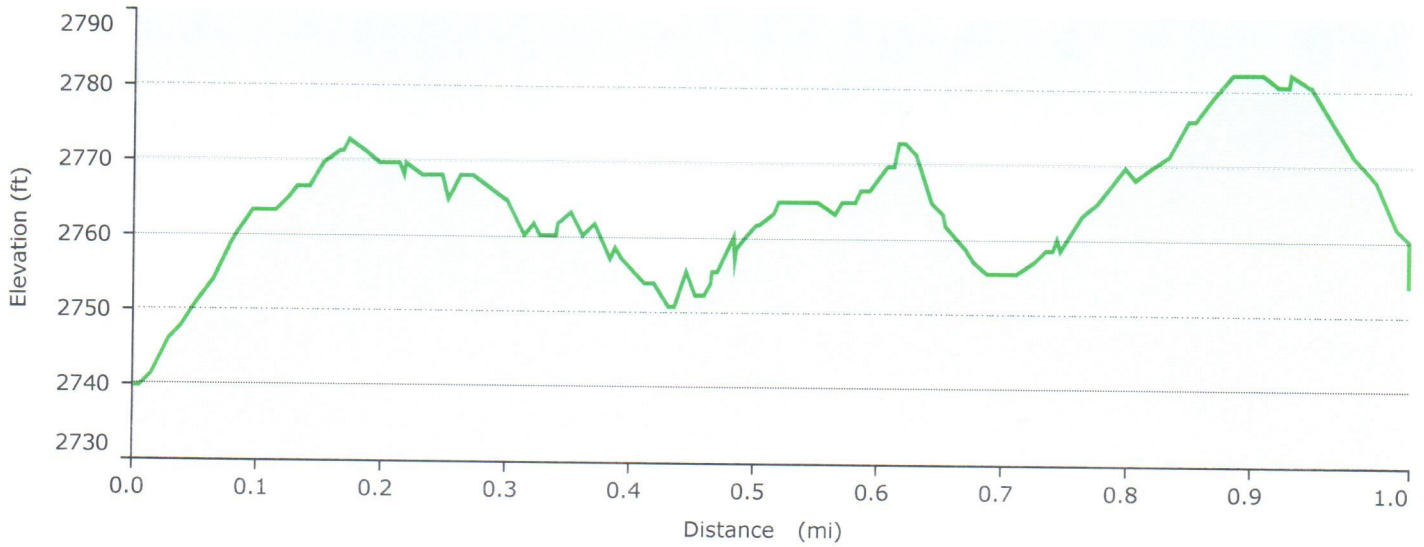

!SAVAGE CABIN INTRP LOOP

GARMIN.

TN
 MN
 20.2°

1/1/2010

Graph

Statistics

Summary

Points: 114 Distance: 1.0 mi Area: 88636 sq ft

Time

Elapsed Time: 0:26:13 Moving Time: 0:23:05 Stopped Time: 0:03:08

Speed

Avg: 2.4 mph Avg Moving: 2.7 mph Min: 0.1 mph Max: 4.1 mph

Elevation

Min: 2740 ft Max: 2782 ft Ascent: 82 ft Descent: 62 ft Grade: 0.3 %