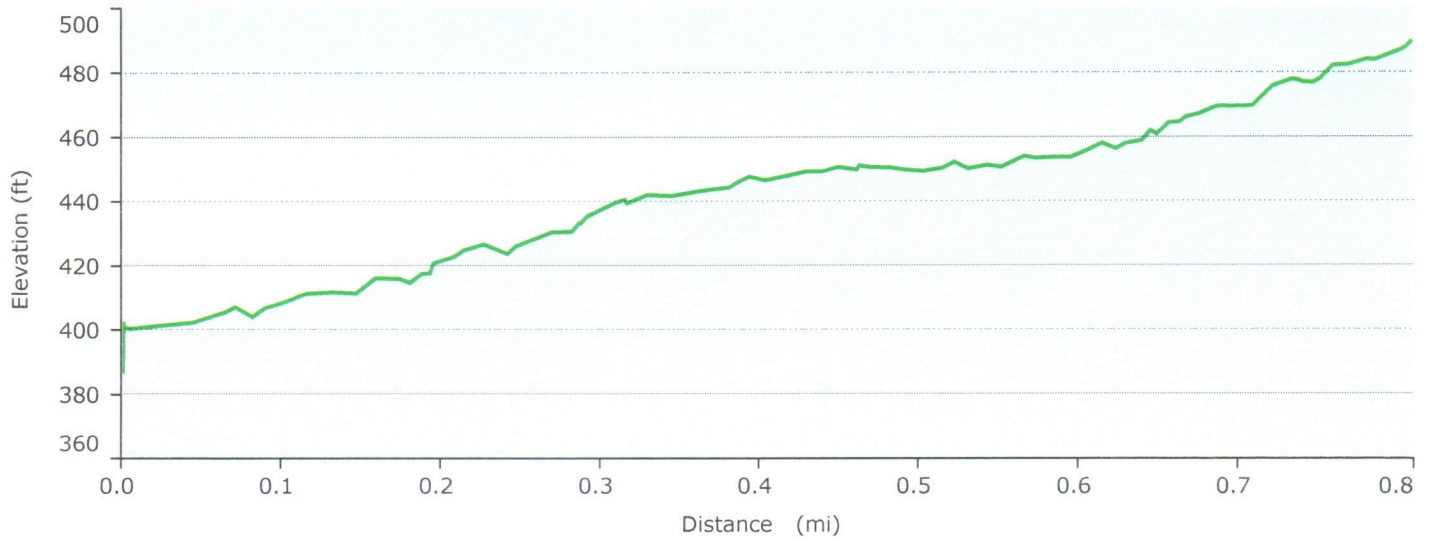

ROSEHIP 25 11_55_53

GARMIN.

Graph

Statistics

Summary

Points: 94 Distance: 0.9 mi Area: 0.0 sq mi

Time

Elapsed Time: 0:24:48 Moving Time: 0:24:05 Stopped Time: 0:00:42

Speed

Avg: 2.2 mph Avg Moving: 2.2 mph Min: 0.3 mph Max: 4.5 mph

Elevation

Min: 387 ft Max: 489 ft Ascent: 89 ft Descent: 0 ft Grade: 2.2 %