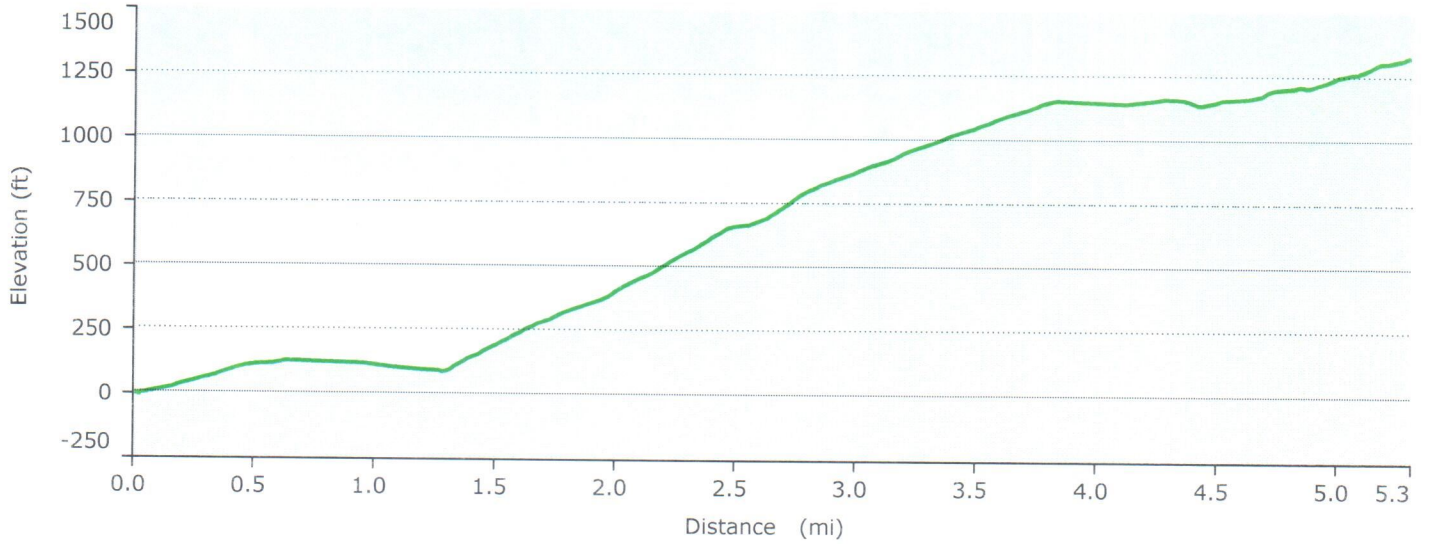

Internal Storage

GARMIN.

Graph

Statistics

Summary

Points: 266 Distance: 5.3 mi Area: 0.8 sq mi

Time

Elapsed Time: 0:11:57 Moving Time: 0:11:32 Stopped Time: 0:00:24

Speed

Avg: 27 mph Avg Moving: 28 mph Min: 1.1 mph Max: 36 mph

Elevation

Min: -13 ft Max: 1325 ft Ascent: 1407 ft Descent: 79 ft Grade: 4.8 %