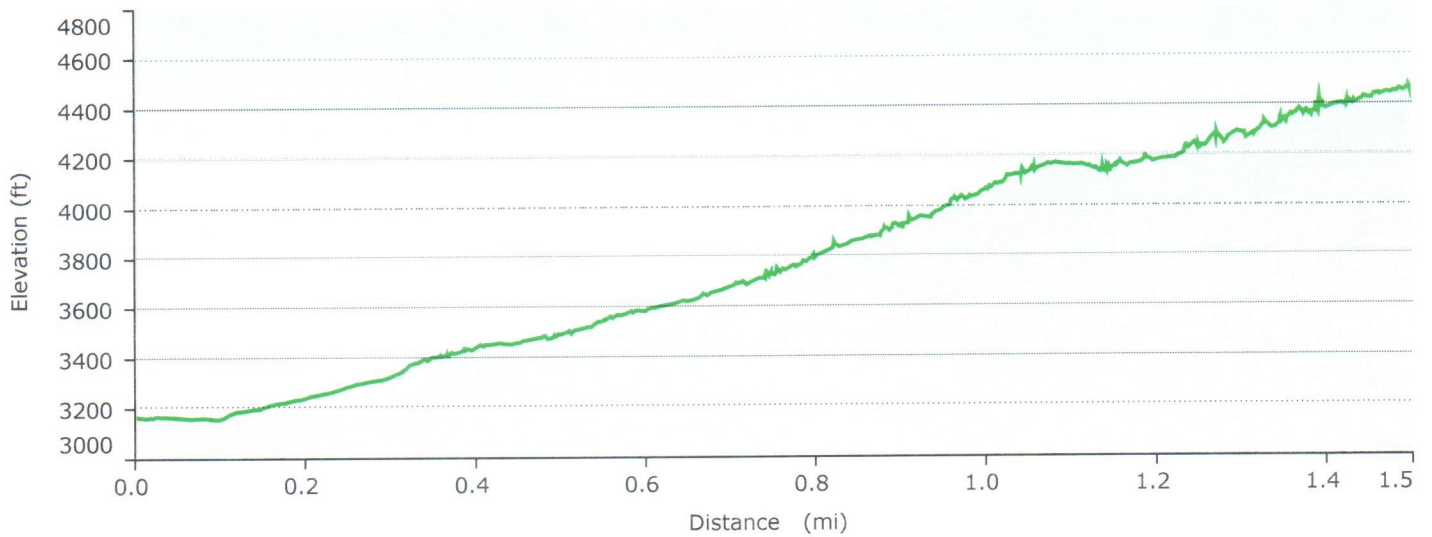

!PRIMROSE2 615_23_31

Graph

Statistics

Summary

Points: 467 Distance: 1.5 mi Area: 0.1 sq mi

Time

Elapsed Time: 0:41:56 Moving Time: 0:38:01 Stopped Time: 0:03:55

Speed

Avg: 2.1 mph Avg Moving: 2.4 mph Min: 0.0 mph Max: 3.5 mph

Elevation

Min: 3148 ft Max: 4474 ft Ascent: 1350 ft Descent: 37 ft Grade: 16.6 %