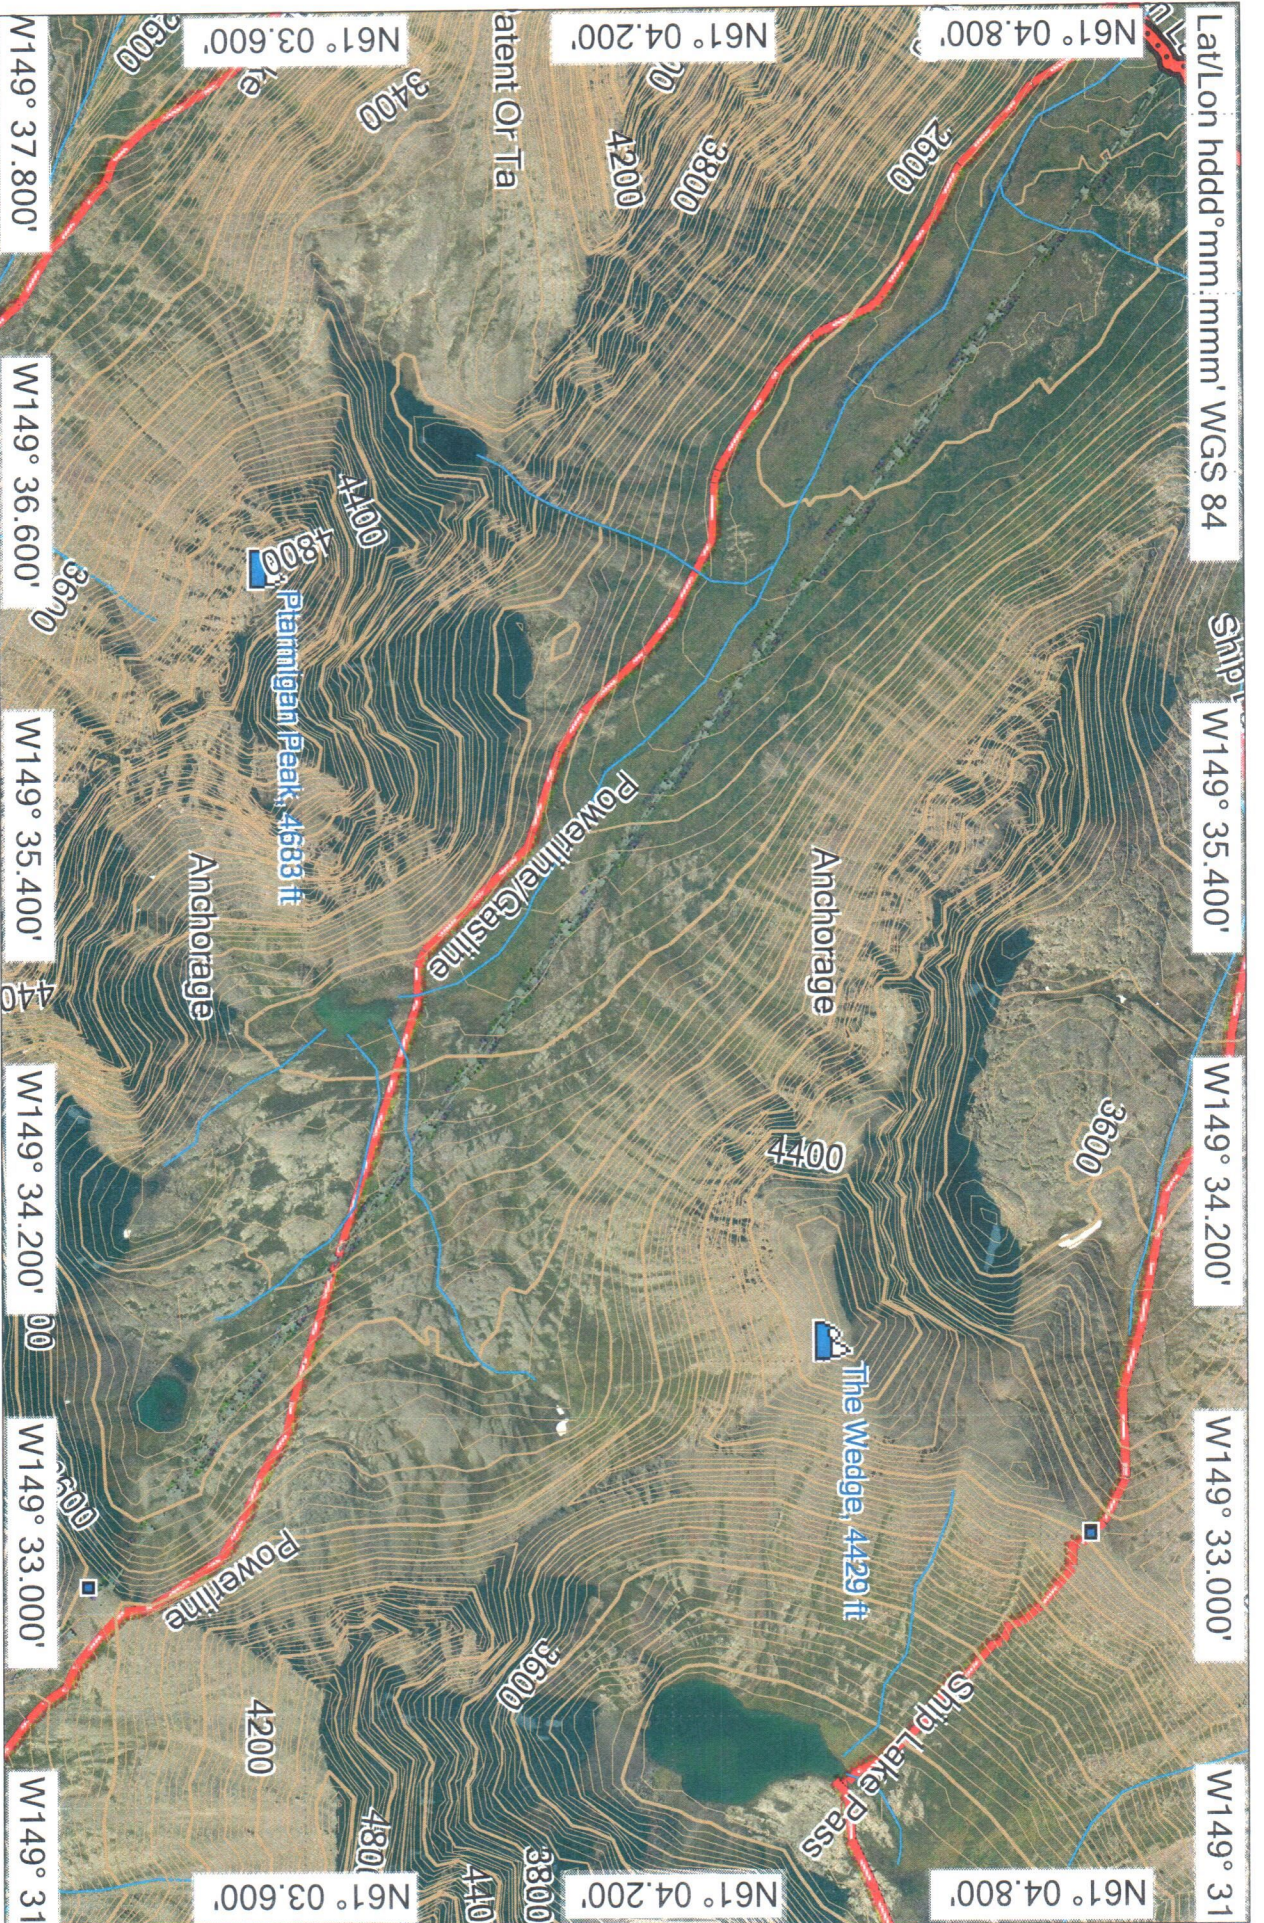

Garmin HuntView Topo - Alaska Southeast v2

© (c) 2012 Navteq. All rights reserved. 2018
 © Courtesy of National Oceanic and Atmospheric Administration / National Ocean Service 2018
 © Garmin 2018
 © Garmin Ltd. and its Subsidiaries 2018
 © 1987-2017 Here. All rights reserved. 2018
 © 2017 TripAdvisor, LLC. All rights reserved. 2018

HIDDEN LAKE 6-20-19

Powderline Pass

GARMIN

TN
 MN
 19.3°
 1/1/2010

Garmin HuntView Topo - Alaska Southeast v2

© (c) 2012 Navteq. All rights reserved. 2018
 © Courtesy of National Oceanic and Atmospheric Administration / National
 Ocean Service 2018
 © Garmin 2018
 © Garmin Ltd. and its Subsidiaries 2018
 © 1987-2017 Here. All rights reserved. 2018
 © 2017 TripAdvisor, LLC. All rights reserved. 2018

HIDDEN LAKE 6-20-19

GARMIN.

HIDDEN LAKE 6-20-19

GARMIN

Garmin HuntView Topo - Alaska Southeast v2
 © (c) 2012 Navteq. All rights reserved. 2018
 © Courtesy of National Oceanic and Atmospheric Administration / National Ocean Service 2018
 © Garmin 2018
 © Garmin Ltd. and Its Subsidiaries 2018
 © 1987-2017 Here. All rights reserved. 2018
 © 2017 Tripadvisor Lic. All rights reserved. 2018

HIDDEN LAKE 6_20_19