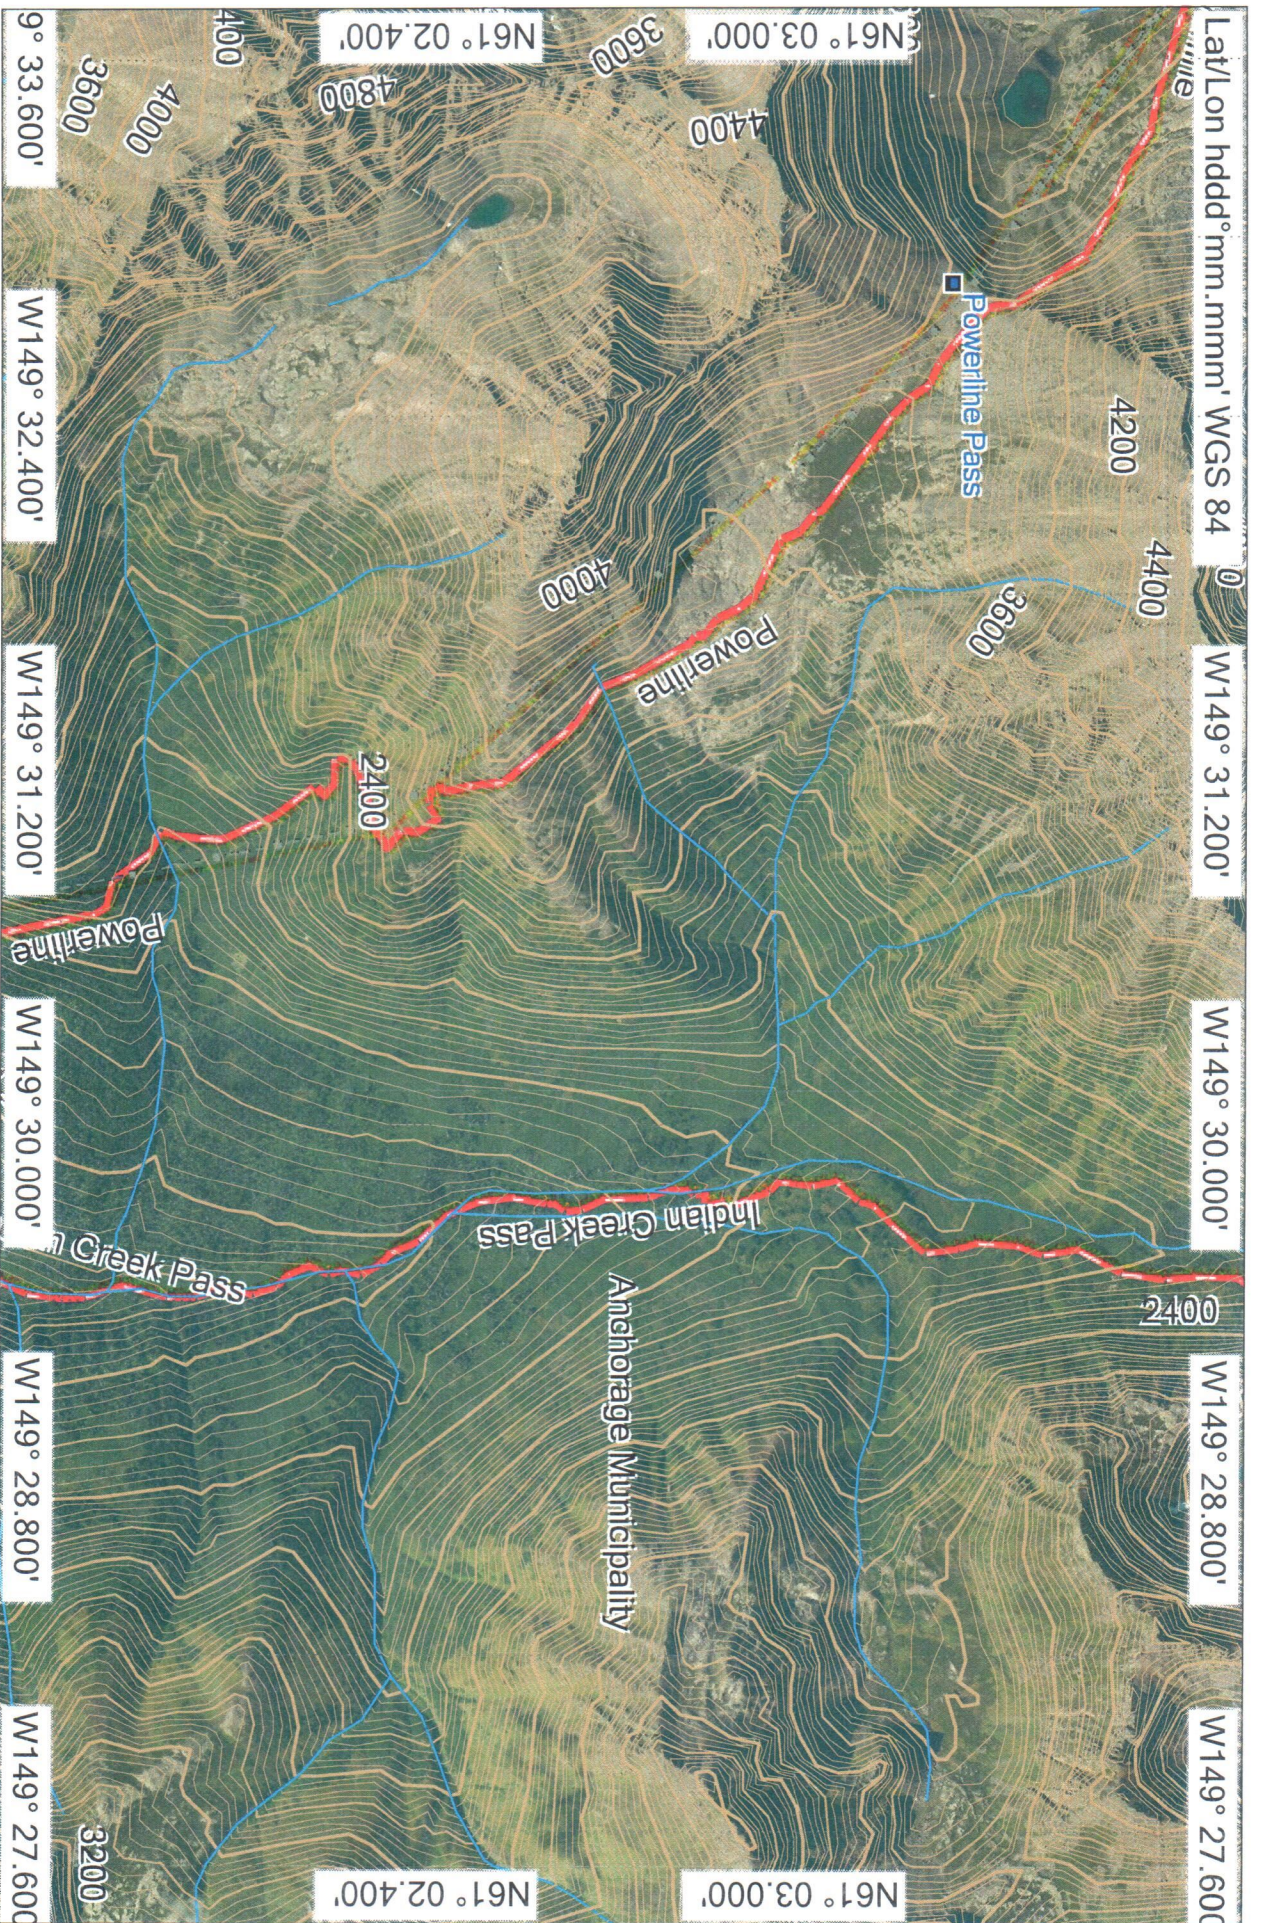

Garmin HuntView Topo - Alaska Southeast v2

© (c) 2012 Navteq. All rights reserved. 2018
 © Courtesy of National Oceanic and Atmospheric Administration / National Ocean Service 2018
 © Garmin 2018
 © Garmin Ltd. and its Subsidiaries 2018
 © 1987-2017 Here. All rights reserved. 2018
 © 2017 TripAdvisor, LLC. All rights reserved. 2018

HIDDEN LAKE 6-20-19

Powderline Pass

GARMIN

TN
 MN
 19.3°
 1/1/2010

Garmin HuntView Topo - Alaska Southeast v2

© (c) 2012 Navteq. All rights reserved. 2018
 © Courtesy of National Oceanic and Atmospheric Administration / National
 Ocean Service 2018
 © Garmin 2018
 © Garmin Ltd. and its Subsidiaries 2018
 © 1987-2017 Here. All rights reserved. 2018
 © 2017 TripAdvisor, LLC. All rights reserved. 2018

HIDDEN LAKE 6-20-19

GARMIN.

HIDDEN LAKE 6-20-19

GARMIN

Garmin HuntView Topo - Alaska Southeast v2
 © (c) 2012 Navteq. All rights reserved. 2018
 © Courtesy of National Oceanic and Atmospheric Administration / National Ocean Service 2018
 © Garmin 2018
 © Garmin Ltd. and Its Subsidiaries 2018
 © 1987-2017 Here. All rights reserved. 2018
 © 2017 Tripadvisor Lic. All rights reserved. 2018

HIDDEN LAKE 6_20_19