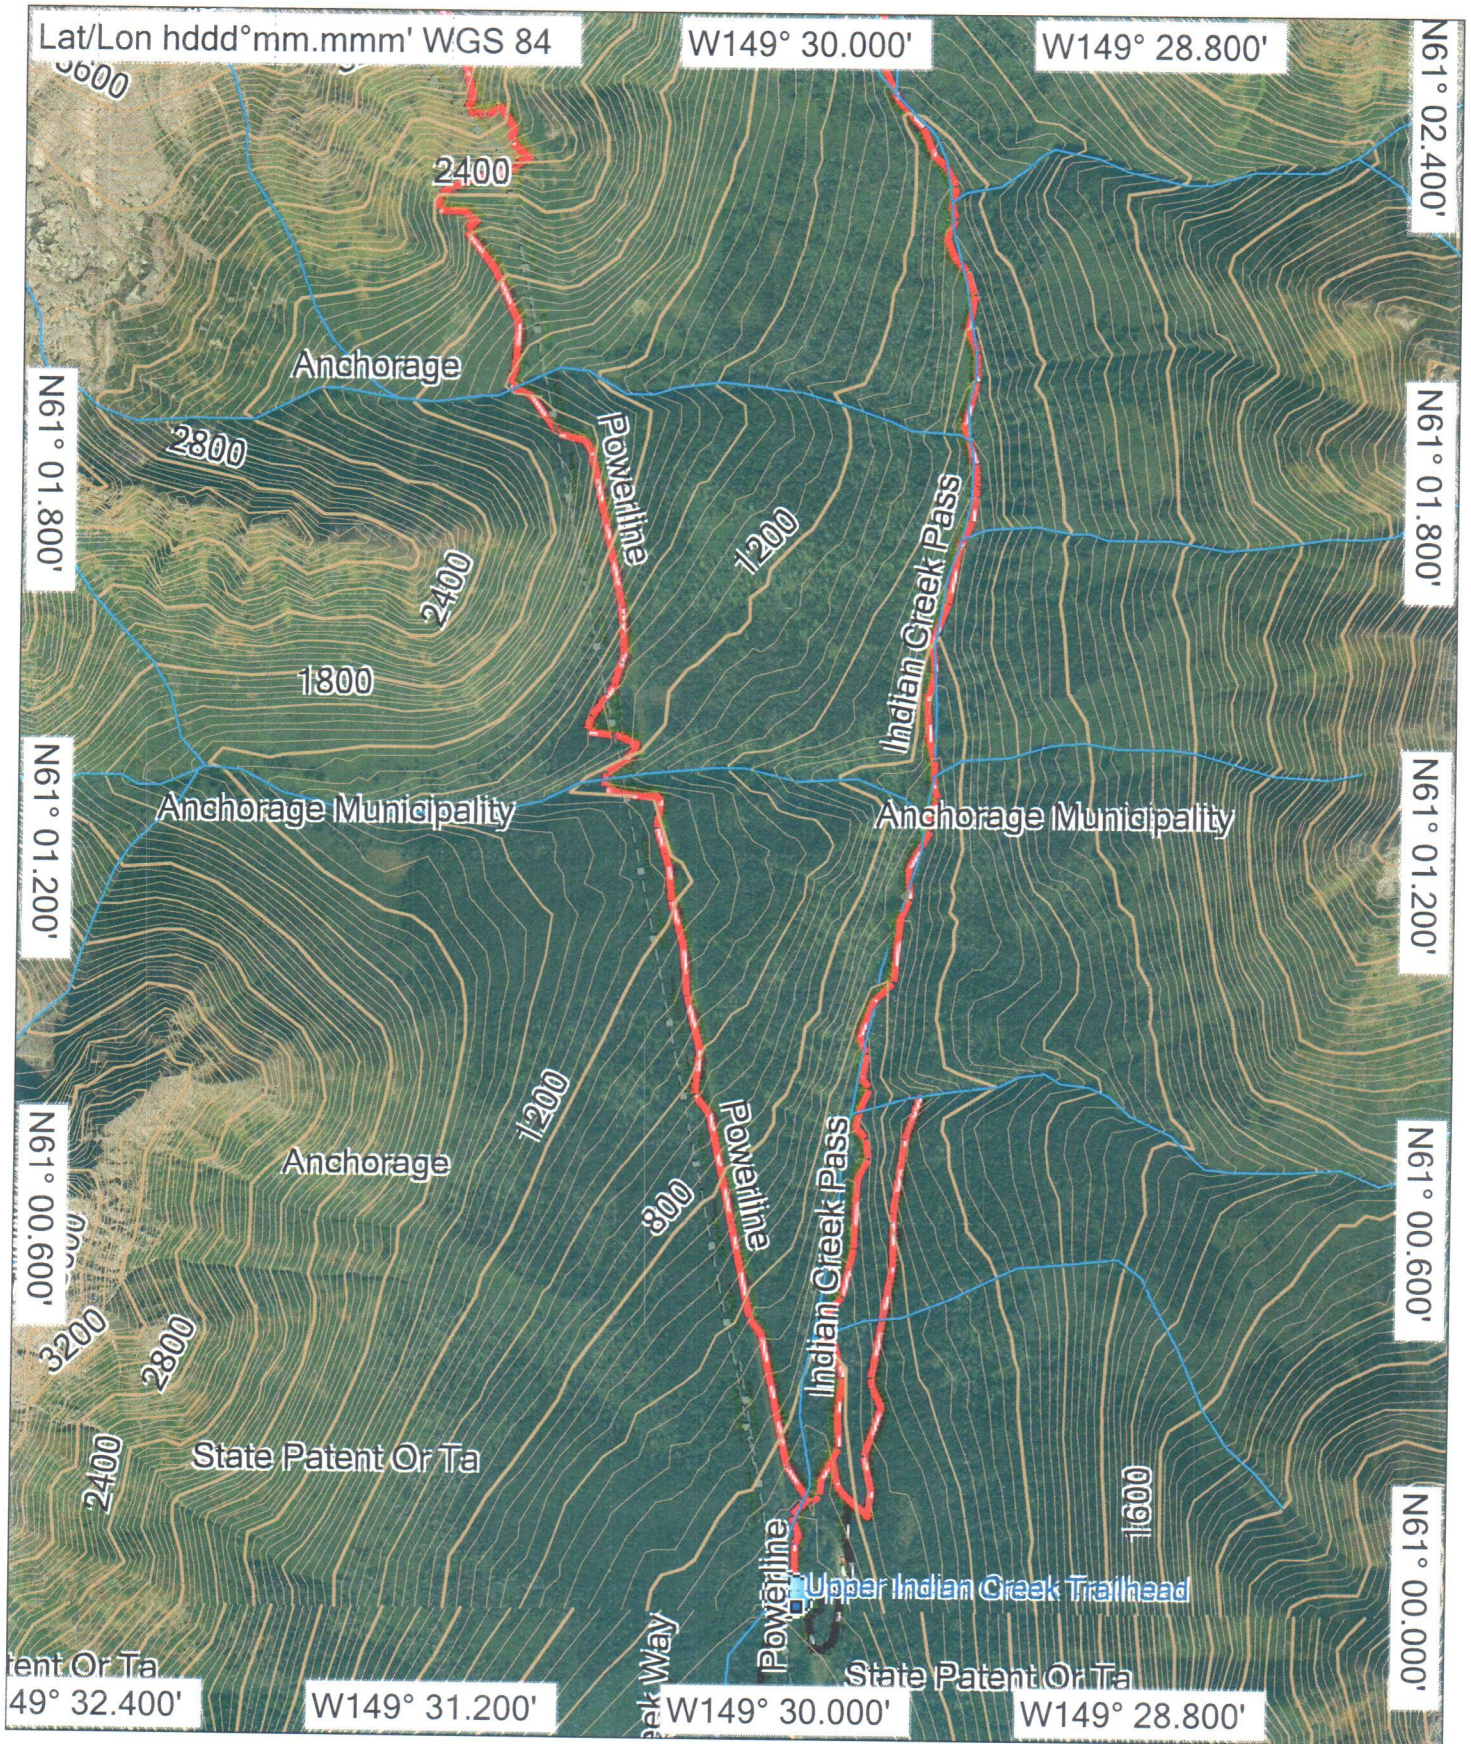

HIDDEN LAKE 6-20-19

Powderline Pass

GARMIN

TN
 MN
 19.3°
 1/1/2010

Garmin HuntView Topo - Alaska Southeast v2

© (c) 2012 Navteq. All rights reserved. 2018
 © Courtesy of National Oceanic and Atmospheric Administration / National
 Ocean Service 2018
 © Garmin 2018
 © Garmin Ltd. and its Subsidiaries 2018
 © 1987-2017 Here. All rights reserved. 2018
 © 2017 TripAdvisor, LLC. All rights reserved. 2018

HIDDEN LAKE 6-20-19

GARMIN.

HIDDEN LAKE 6-20-19

GARMIN

Garmin HuntView Topo - Alaska Southeast v2
 © (c) 2012 Navteq. All rights reserved. 2018
 © Courtesy of National Oceanic and Atmospheric Administration / National Ocean Service 2018
 © Garmin 2018
 © Garmin Ltd. and Its Subsidiaries 2018
 © 1987-2017 Here. All rights reserved. 2018
 © 2017 Tripadvisor Lic. All rights reserved. 2018

HIDDEN LAKE 6_20_19