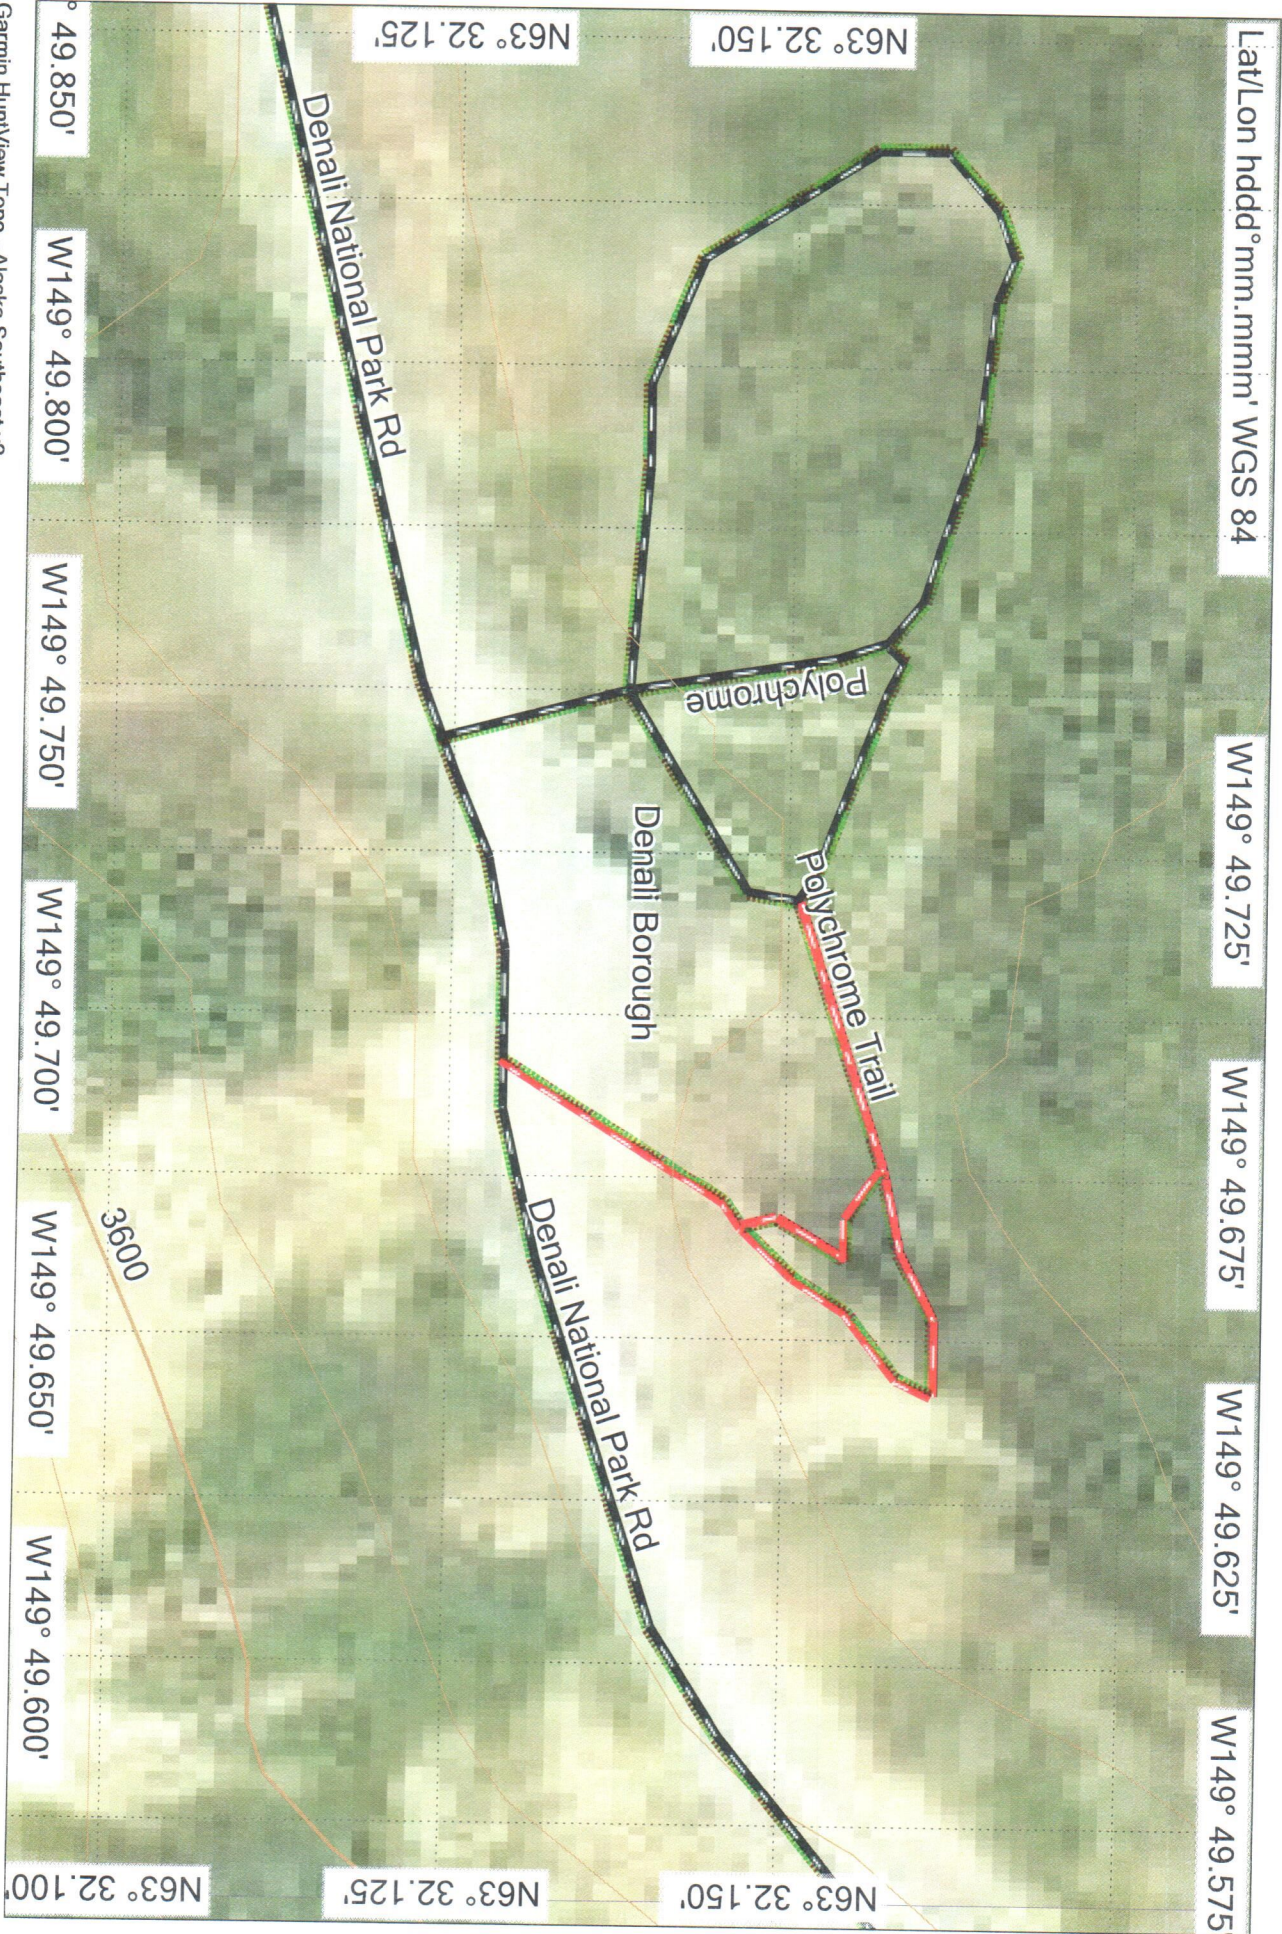

Lat/Long hddd°mm.mmm' WGS 84

W149° 49.725'

W149° 49.675'

W149° 49.625'

W149° 49.575'

N63° 32.150'

N63° 32.125'

49.850'

W149° 49.800'

W149° 49.750'

W149° 49.700'

W149° 49.650'

W149° 49.600'

Garmin HuntView Topo - Alaska Southeast v2

© (c) 2012 Navteq. All rights reserved. 2018
 © Courtesy of National Oceanic and Atmospheric Administration / National Ocean Service 2018
 © Garmin 2018
 © Garmin Ltd. and its Subsidiaries 2018
 © 1987-2017 Here. All rights reserved. 2018
 © 2017 TripAdvisor, LLC. All rights reserved. 2018

SAVAGE RIVER LOOP WITH BAR

Polychrome Trails

GARMIN.