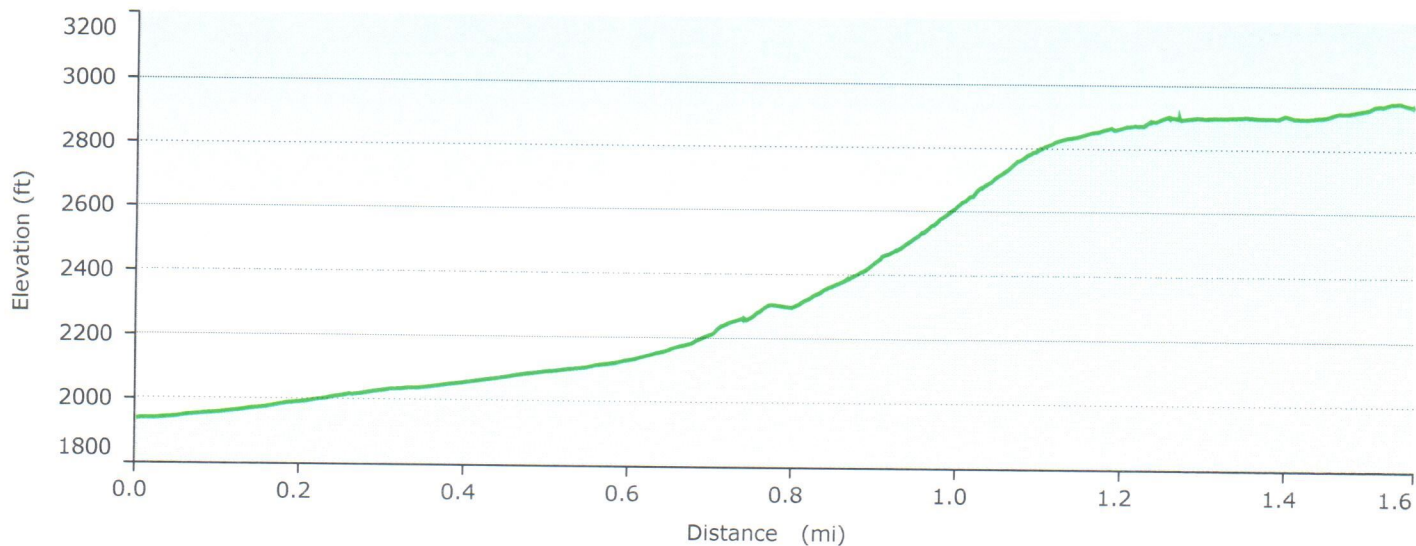

PALMER CREEK LAKES

Graph

Statistics

Summary

Points: 251 Distance: 1.6 mi Area: 0.1 sq mi

Time

Elapsed Time: 1:07:25 Moving Time: 0:52:19 Stopped Time: 0:15:05

Speed

Avg: 1.4 mph Avg Moving: 1.8 mph Min: 0.0 mph Max: 2.2 mph

Elevation

Min: 1929 ft Max: 2946 ft Ascent: 1043 ft Descent: 43 ft Grade: 11.9 %