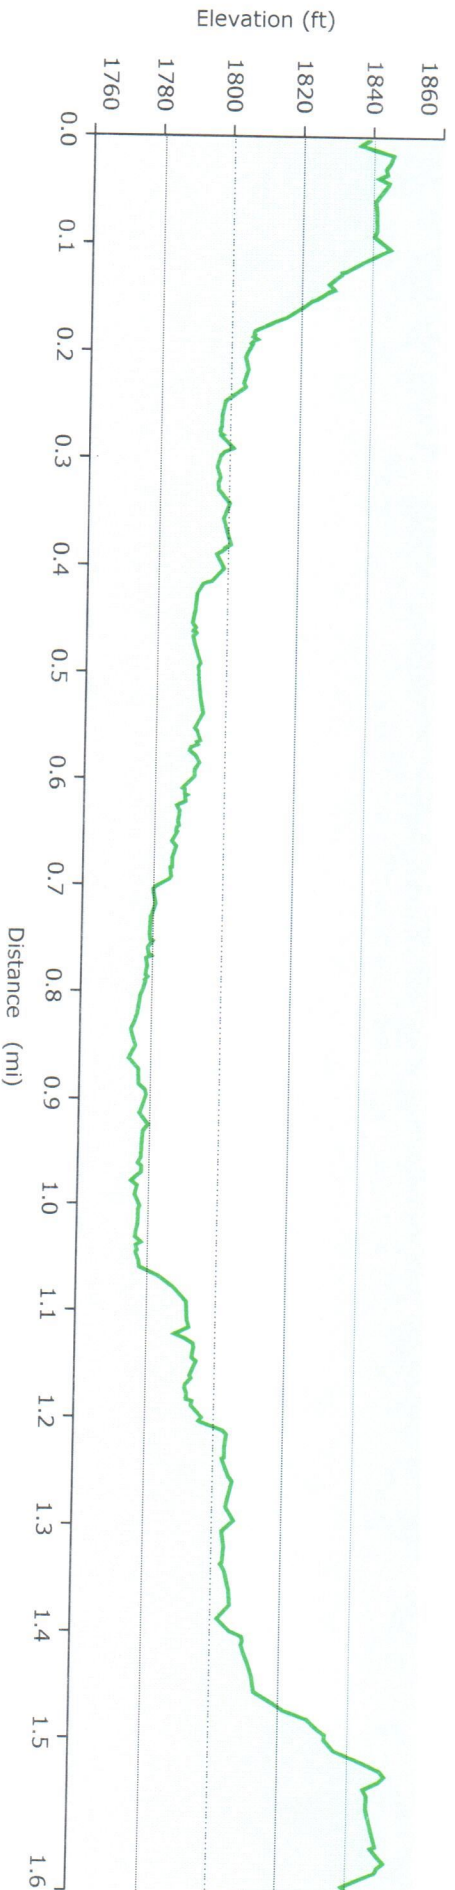

Garmin HuntView Topo - Alaska Southeast v2

© (c) 2012 Navteq. All rights reserved. 2018
 © Courtesy of National Oceanic and Atmospheric Administration / National Ocean Service 2018
 © Garmin 2018
 © Garmin Ltd. and its Subsidiaries 2018
 © 1987-2017 Here. All rights reserved. 2018
 © 2017 Tripadvisor, Llc. All rights reserved. 2018

OXBOW 9-30 13_49_41

Graph

Statistics

Summary

Points: 261 Distance: 1.7 mi Area: 749039 sq ft

Time

Elapsed Time: 0:35:15 Moving Time: 0:34:19 Stopped Time: 0:00:56

Speed

Avg: 2.9 mph Avg Moving: 2.9 mph Min: 0.6 mph Max: 4.5 mph

Elevation

Min: 1772 ft Max: 1850 ft Ascent: 89 ft Descent: 89 ft Grade: 0.0 %