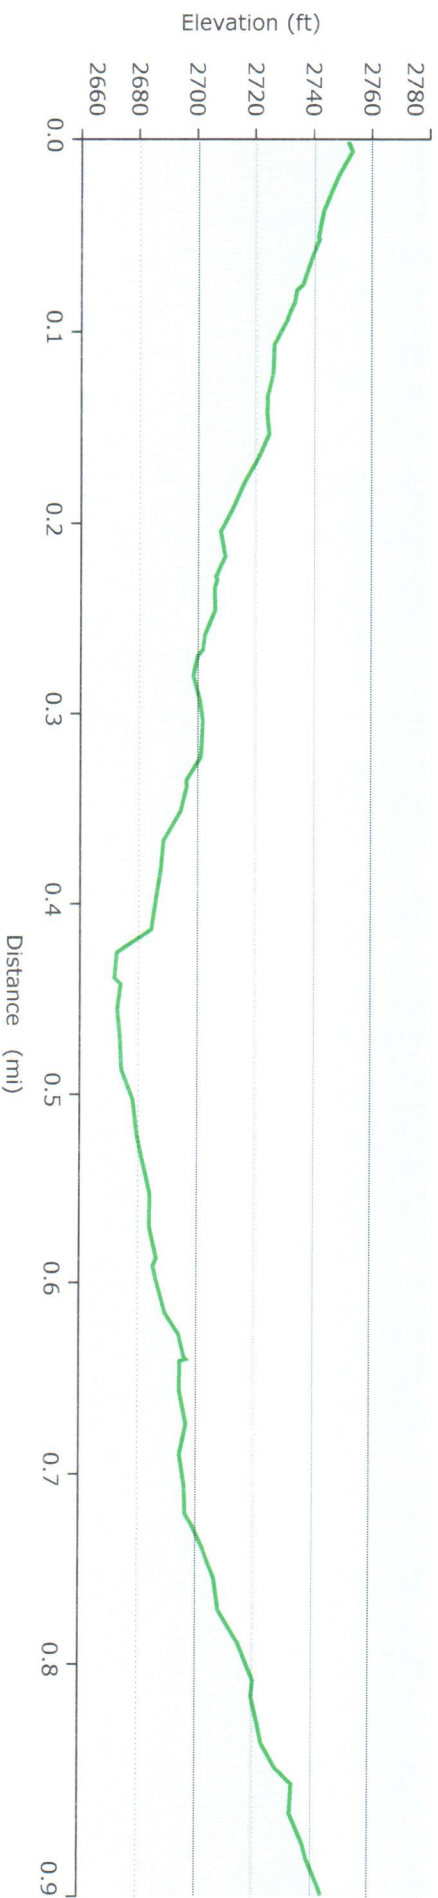

Garmin HuntView Topo - Alaska Southeast v2

© (c) 2012 Navteq. All rights reserved. 2018  
 © Courtesy of National Oceanic and Atmospheric Administration / National Ocean Service 2018  
 © Garmin 2018  
 © Garmin Ltd. and its Subsidiaries 2018  
 © 1987-2017 Here. All rights reserved. 2018  
 © 2017 TripAdvisor, LLC. All rights reserved. 2018

MT VISTA LOOP 59\_13

GARMIN

TN  
 MN  
 1/1/2010  
 20.2°

### Graph

#### Time

Elapsed Time: 0:21:42 Moving Time: 0:19:37 Stopped Time: 0:02:05