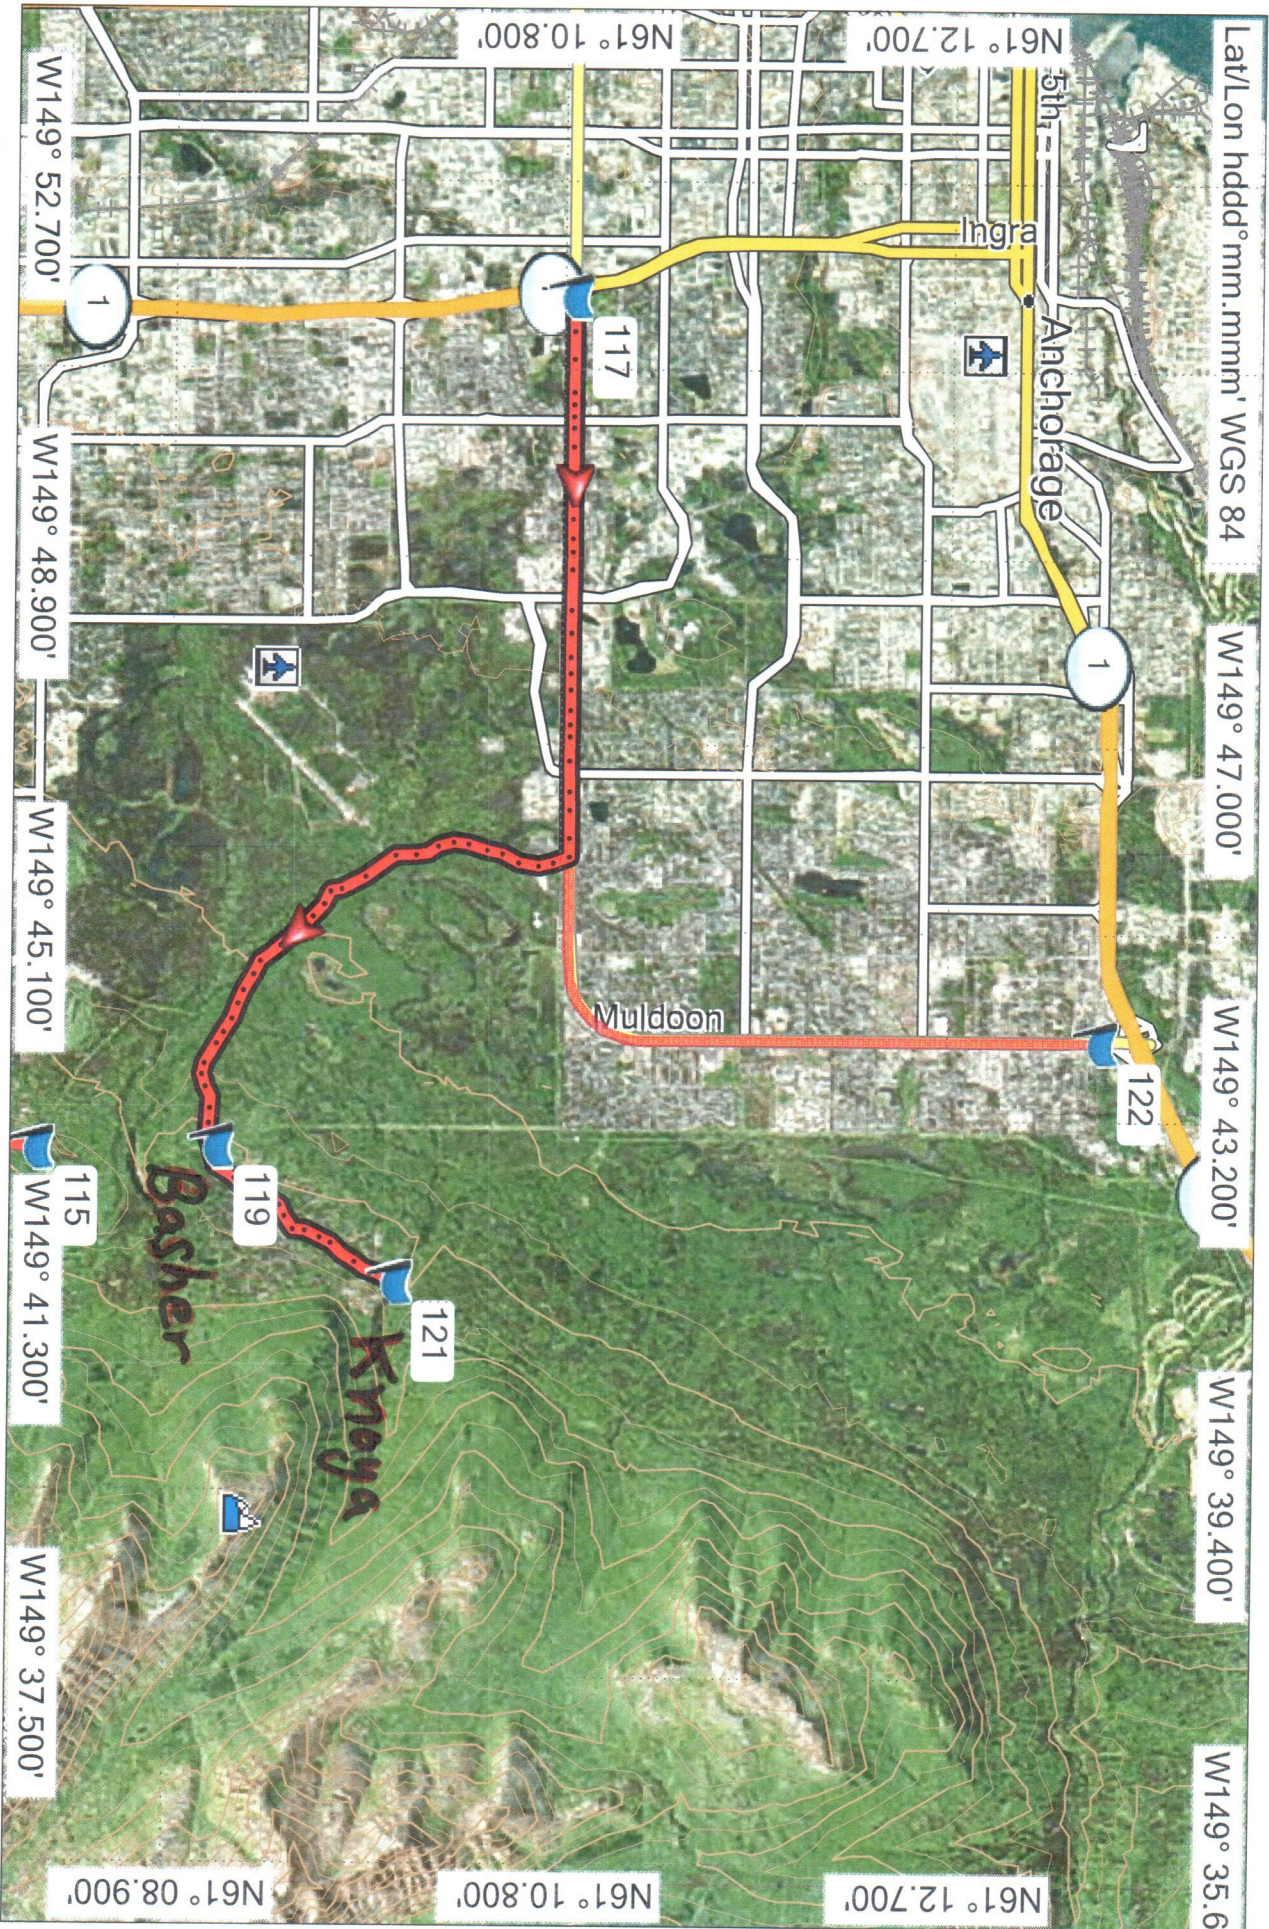

Garmin HuntView Topo - Alaska Southeast v2

© (c) 2012 Navteq. All rights reserved. 2018
 © Courtesy of National Oceanic and Atmospheric Administration / National Ocean Service. 2018
 © Garmin 2018
 © Garmin Ltd. and its Subsidiaries 2018
 © 1987-2017 Here. All rights reserved. 2018
 © 2017 TripAdvisor, Inc. All rights reserved. 2018

Internal Storage

Garmin HuntView Topo - Alaska Southeast v2

© (c) 2012 Navteq. All rights reserved. 2018
 © Courtesy of National Oceanic and Atmospheric Administration / National Ocean Service 2018
 © Garmin 2018
 © Garmin Ltd. and its Subsidiaries 2018
 © 1987-2017 Here. All rights reserved. 2018
 © 2017 TripAdvisor, LLC. All rights reserved. 2018