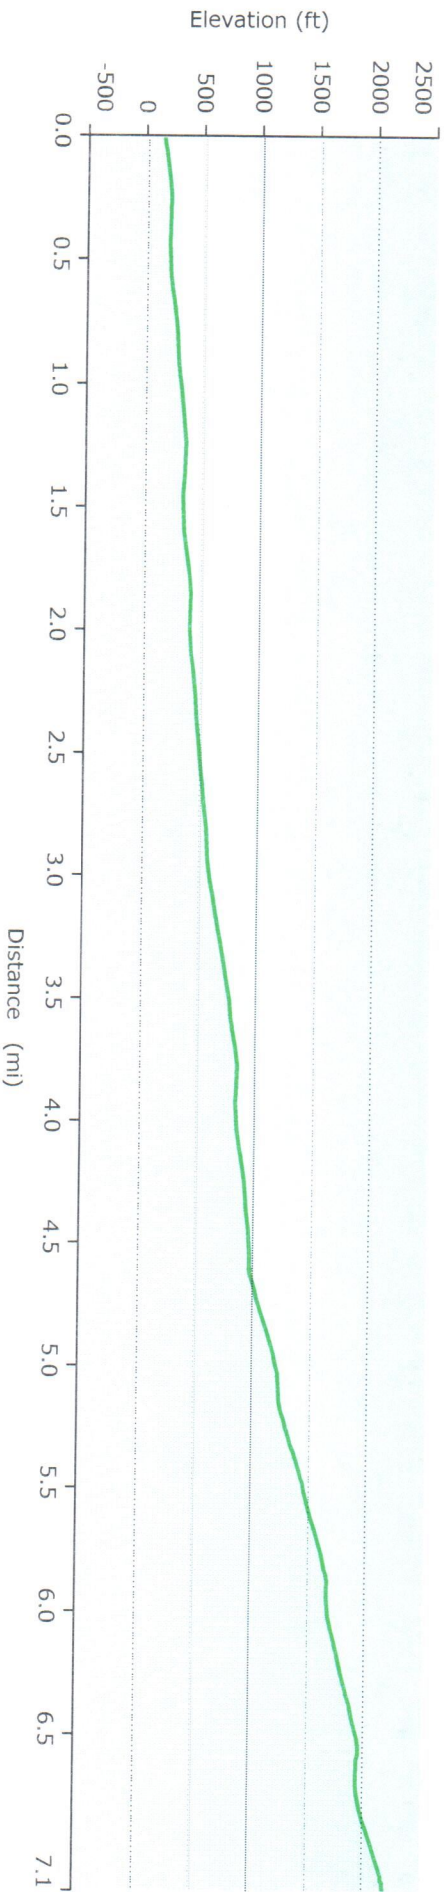

GARMIN.

1/1/2010
 TN
 MN
 19.2°

Garmin HuntView Topo - Alaska Southeast v2

© (c) 2012 Navteq. All rights reserved. 2018

© Courtesy of National Oceanic and Atmospheric Administration / National Ocean Service 2018

© Garmin 2018

© Garmin Ltd. and its Subsidiaries 2018

©1987-2017 Here. All rights reserved. 2018

©2017 TripAdvisor LLC. All rights reserved. 2018

ROAD GLEN ALPS 8_16

GARMIN

TN
MN
1/1/2010
19.2°

Graph

Statistics

Summary

Points: 292 Distance: 7.2 mi Area: 1.8 sq mi

Time

Elapsed Time: 0:16:33 Moving Time: 0:14:26 Stopped Time: 0:02:07

Speed

Avg: 26 mph Avg Moving: 30 mph Min: 0.0 mph Max: 51 mph

Elevation

Min: 141 ft Max: 2172 ft Ascent: 2083 ft Descent: 59 ft Grade: 5.4 %