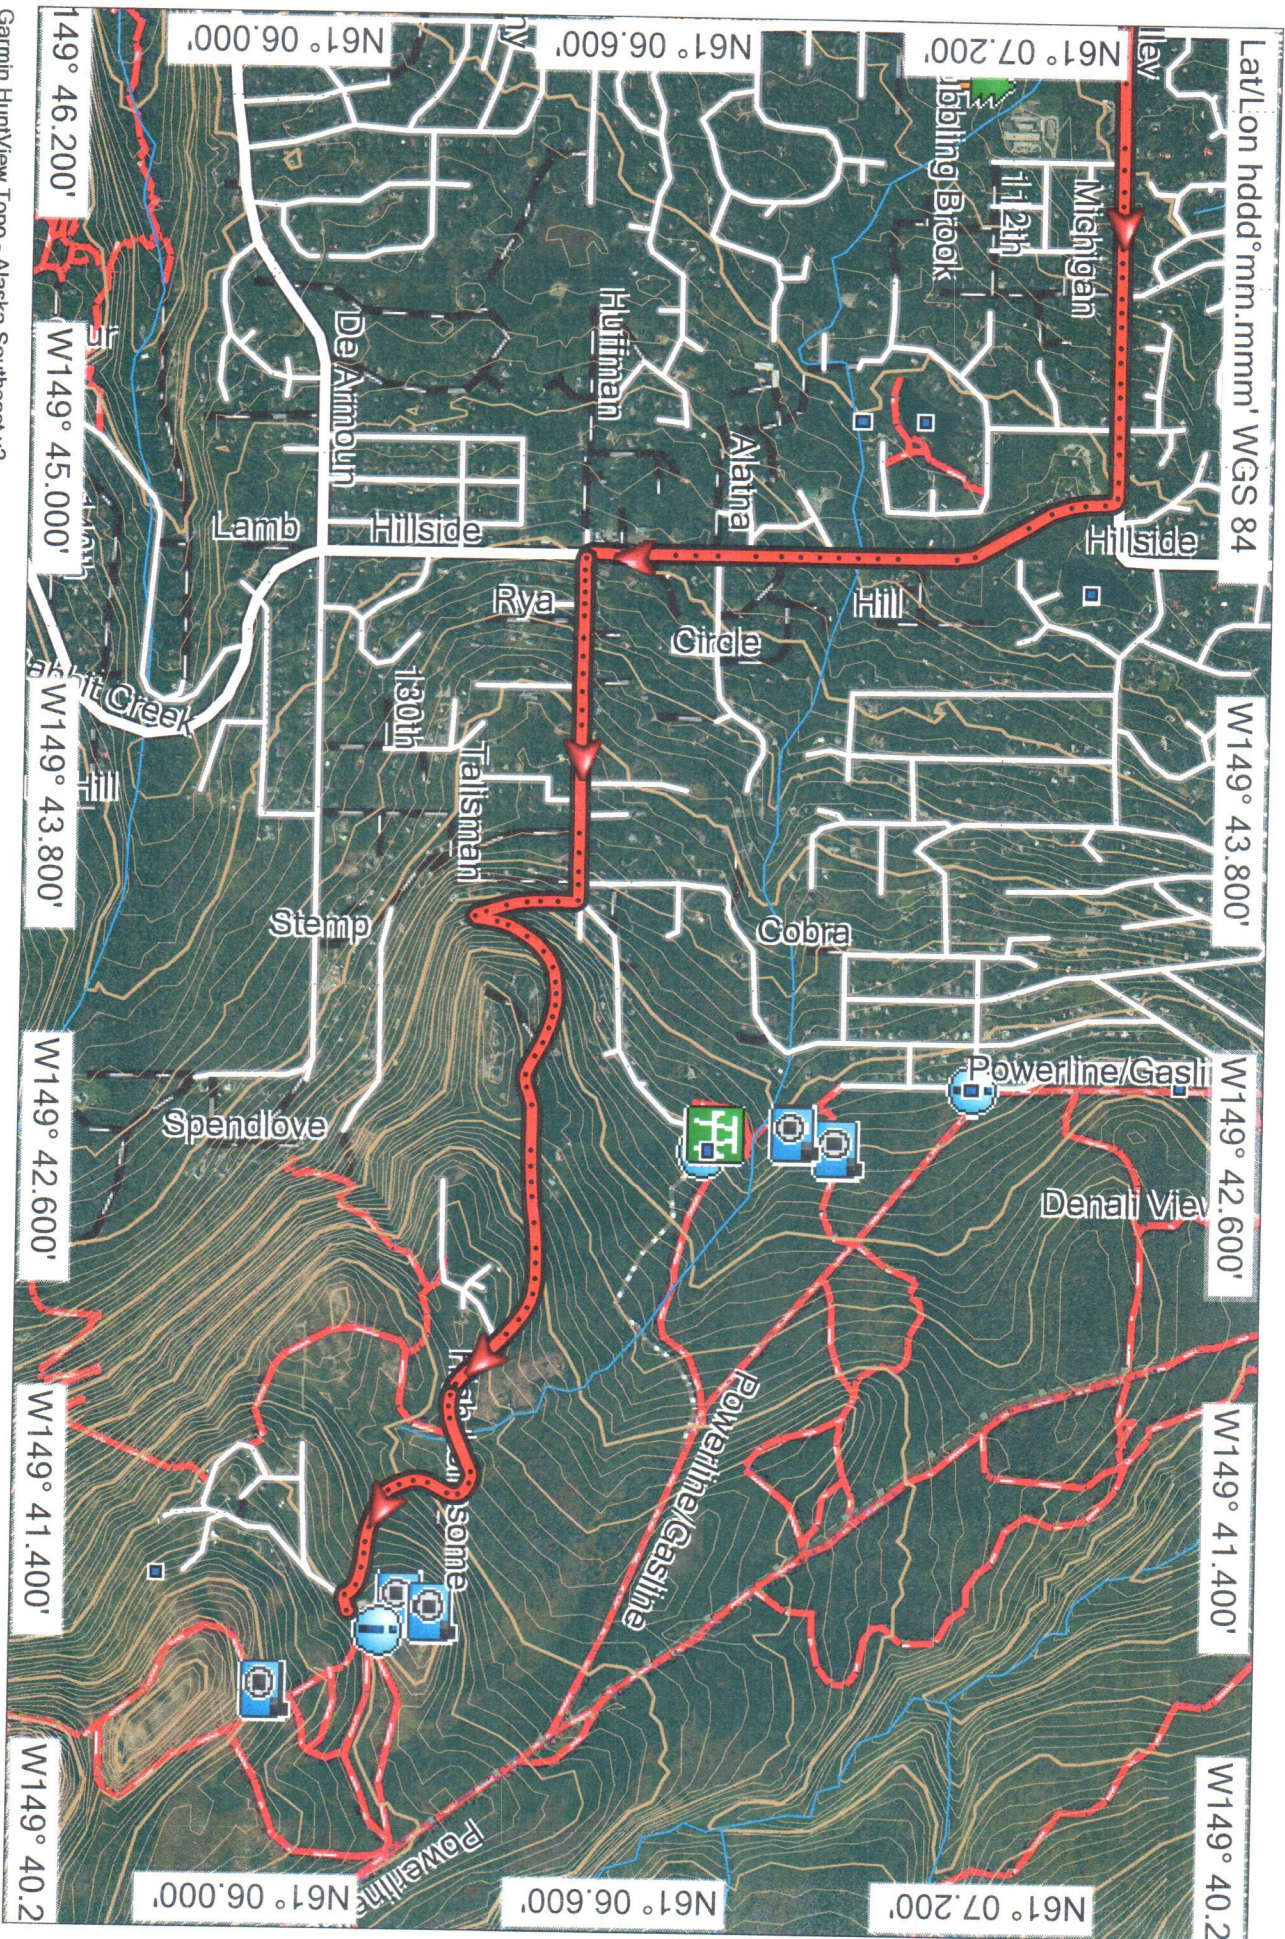

Garmin HuntView Topo - Alaska Southeast v2
 © (c) 2012 Navteq. All rights reserved. 2018
 © Courtesy of National Oceanic and Atmospheric Administration / National Ocean Service 2018
 © Garmin, 2018
 © Garmin, Ltd. and its Subsidiaries 2018
 © 1987-2017 Here. All rights reserved. 2018
 © 2017 Tripadvisor LLC. All rights reserved. 2018

GARMIN.

1/1/2010
 TN
 MN
 19.2°

Garmin HuntView Topo - Alaska Southeast v2

© (c) 2012 Navteq. All rights reserved. 2018

© Courtesy of National Oceanic and Atmospheric Administration / National Ocean Service 2018

Statistics

Summary

Points: 292 Distance: 7.2 mi Area: 1.8 sq mi

Time

Elapsed Time: 0:16:33 Moving Time: 0:14:26 Stopped Time: 0:02:07

Speed

Avg: 26 mph Avg Moving: 30 mph Min: 0.0 mph Max: 51 mph

Elevation

Min: 141 ft Max: 2172 ft Ascent: 2083 ft Descent: 59 ft Grade: 5.4 %