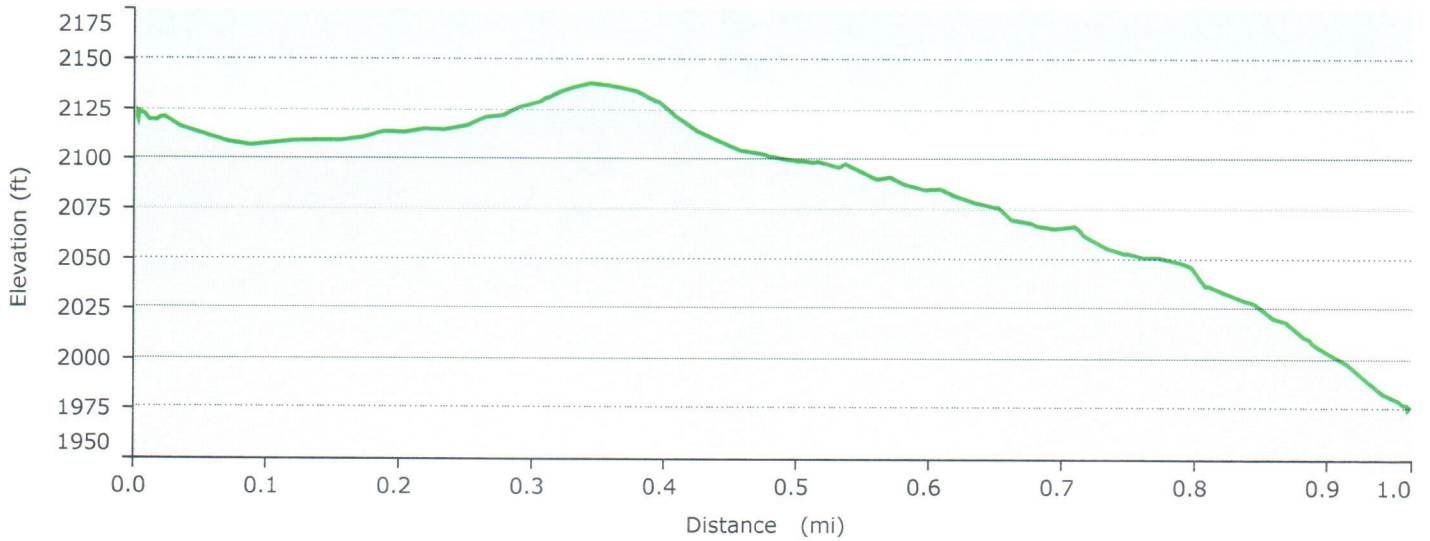

Graph

Statistics

Summary

Points: 102 Distance: 1.0 mi Area: 851275 sq ft

Time

Elapsed Time: 0:26:03 Moving Time: 0:21:48 Stopped Time: 0:04:15

Speed

Avg: 2.3 mph Avg Moving: 2.7 mph Min: 0.1 mph Max: 4.5 mph

Elevation

Min: 1975 ft Max: 2139 ft Ascent: 26 ft Descent: 171 ft Grade: -2.8 %