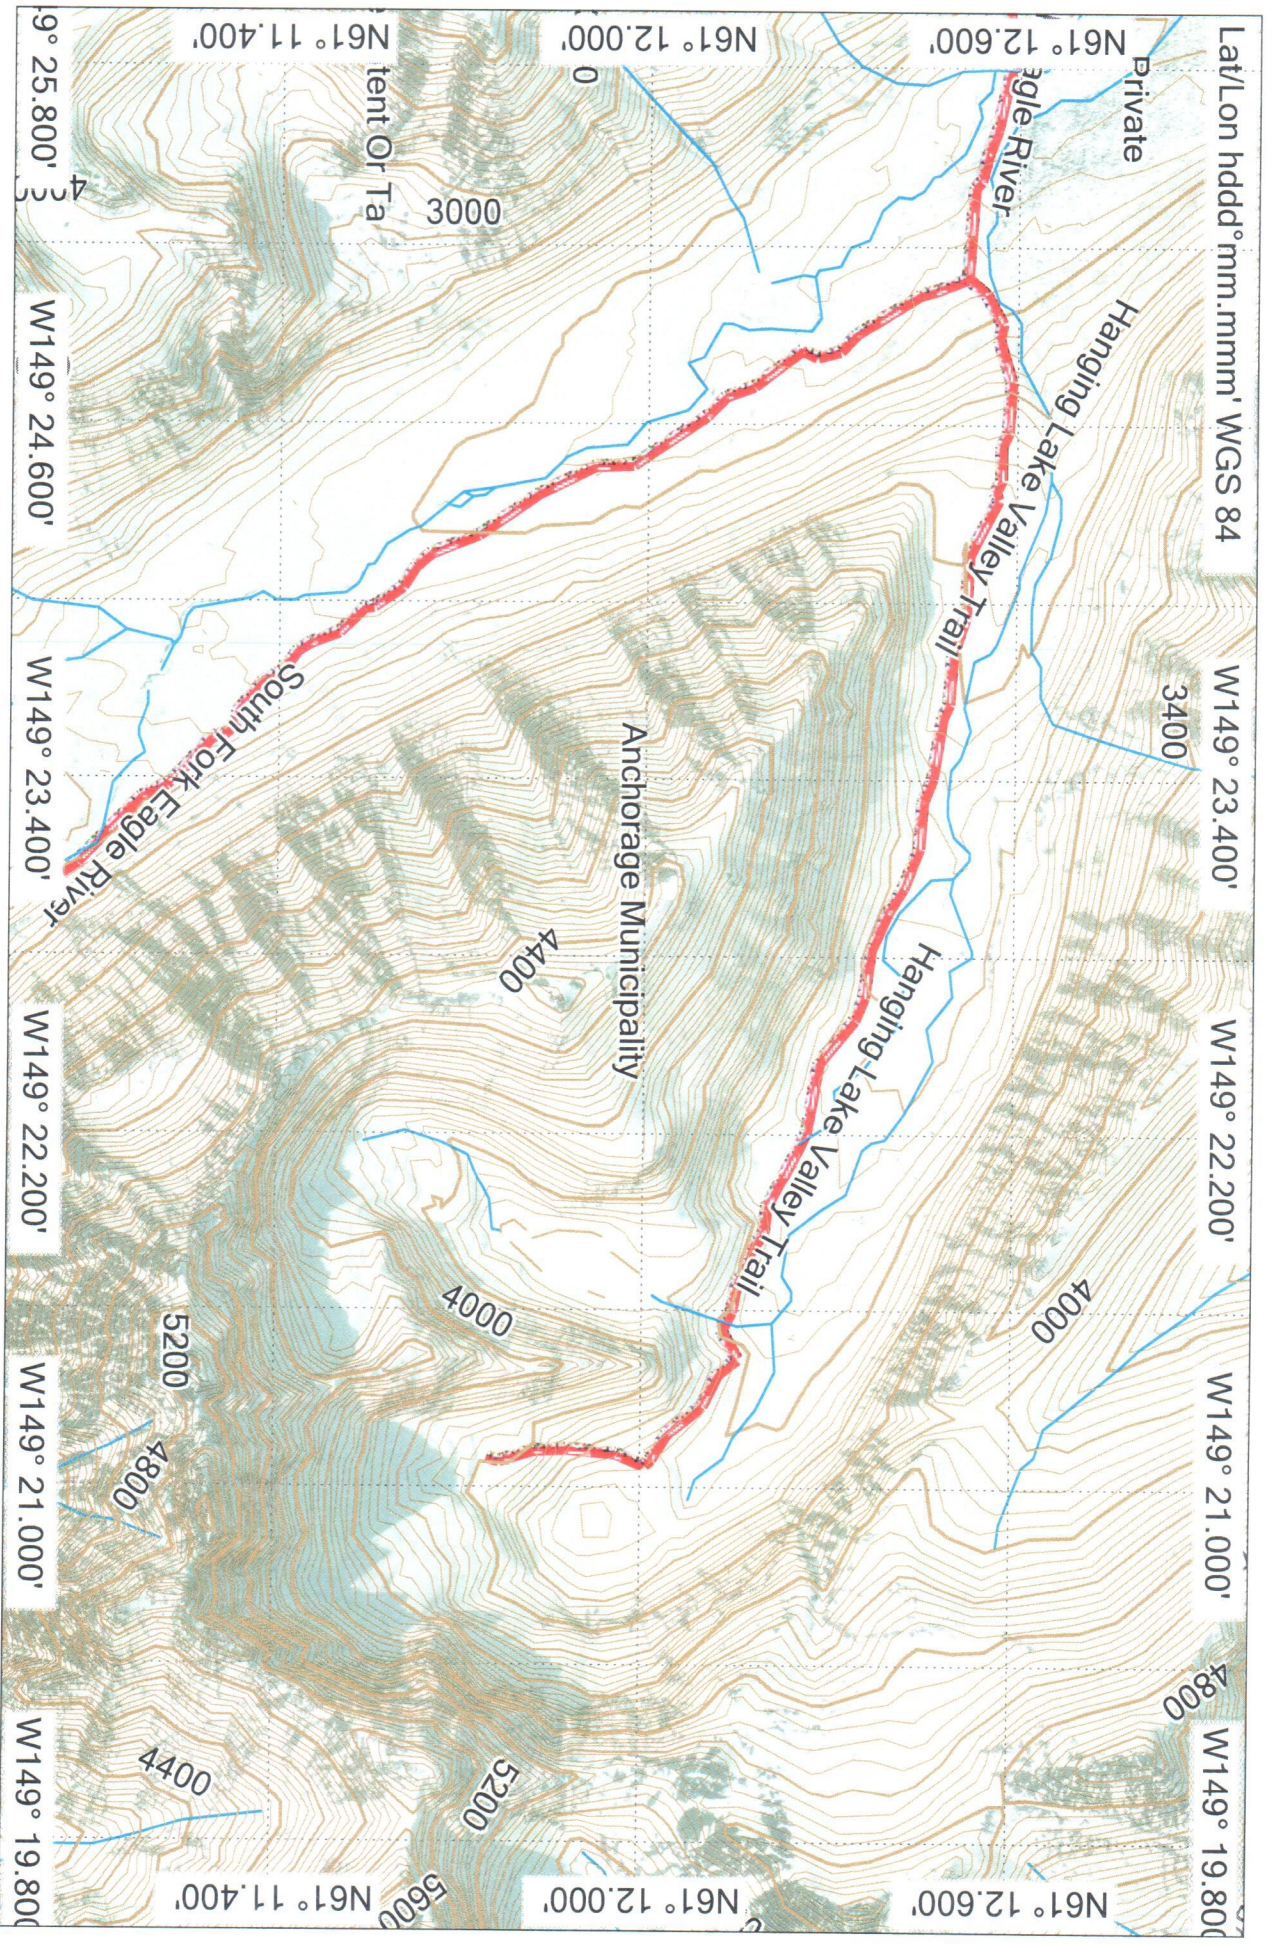

Garmin HuntView Topo - Alaska Southeast v2

© (c) 2012 Navteq. All rights reserved. 2018
 © Courtesy of National Oceanic and Atmospheric Administration / National Ocean Service 2018
 © Garmin 2018
 © Garmin Ltd. and its Subsidiaries 2018
 © 1987-2017 Here. All rights reserved. 2018
 © 2017 TripAdvisor, LLC. All rights reserved. 2018

My Collection

Garmin HuntView Topo - Alaska Southeast v2

© (c) 2012 Navteq. All rights reserved. 2018
 © Courtesy of National Oceanic and Atmospheric Administration / National Ocean Service 2018
 © Garmin 2018
 © Garmin Ltd. and its Subsidiaries 2018
 © 1987-2017 Here. All rights reserved. 2018
 © 2017 TripAdvisor, LLC. All rights reserved. 2018