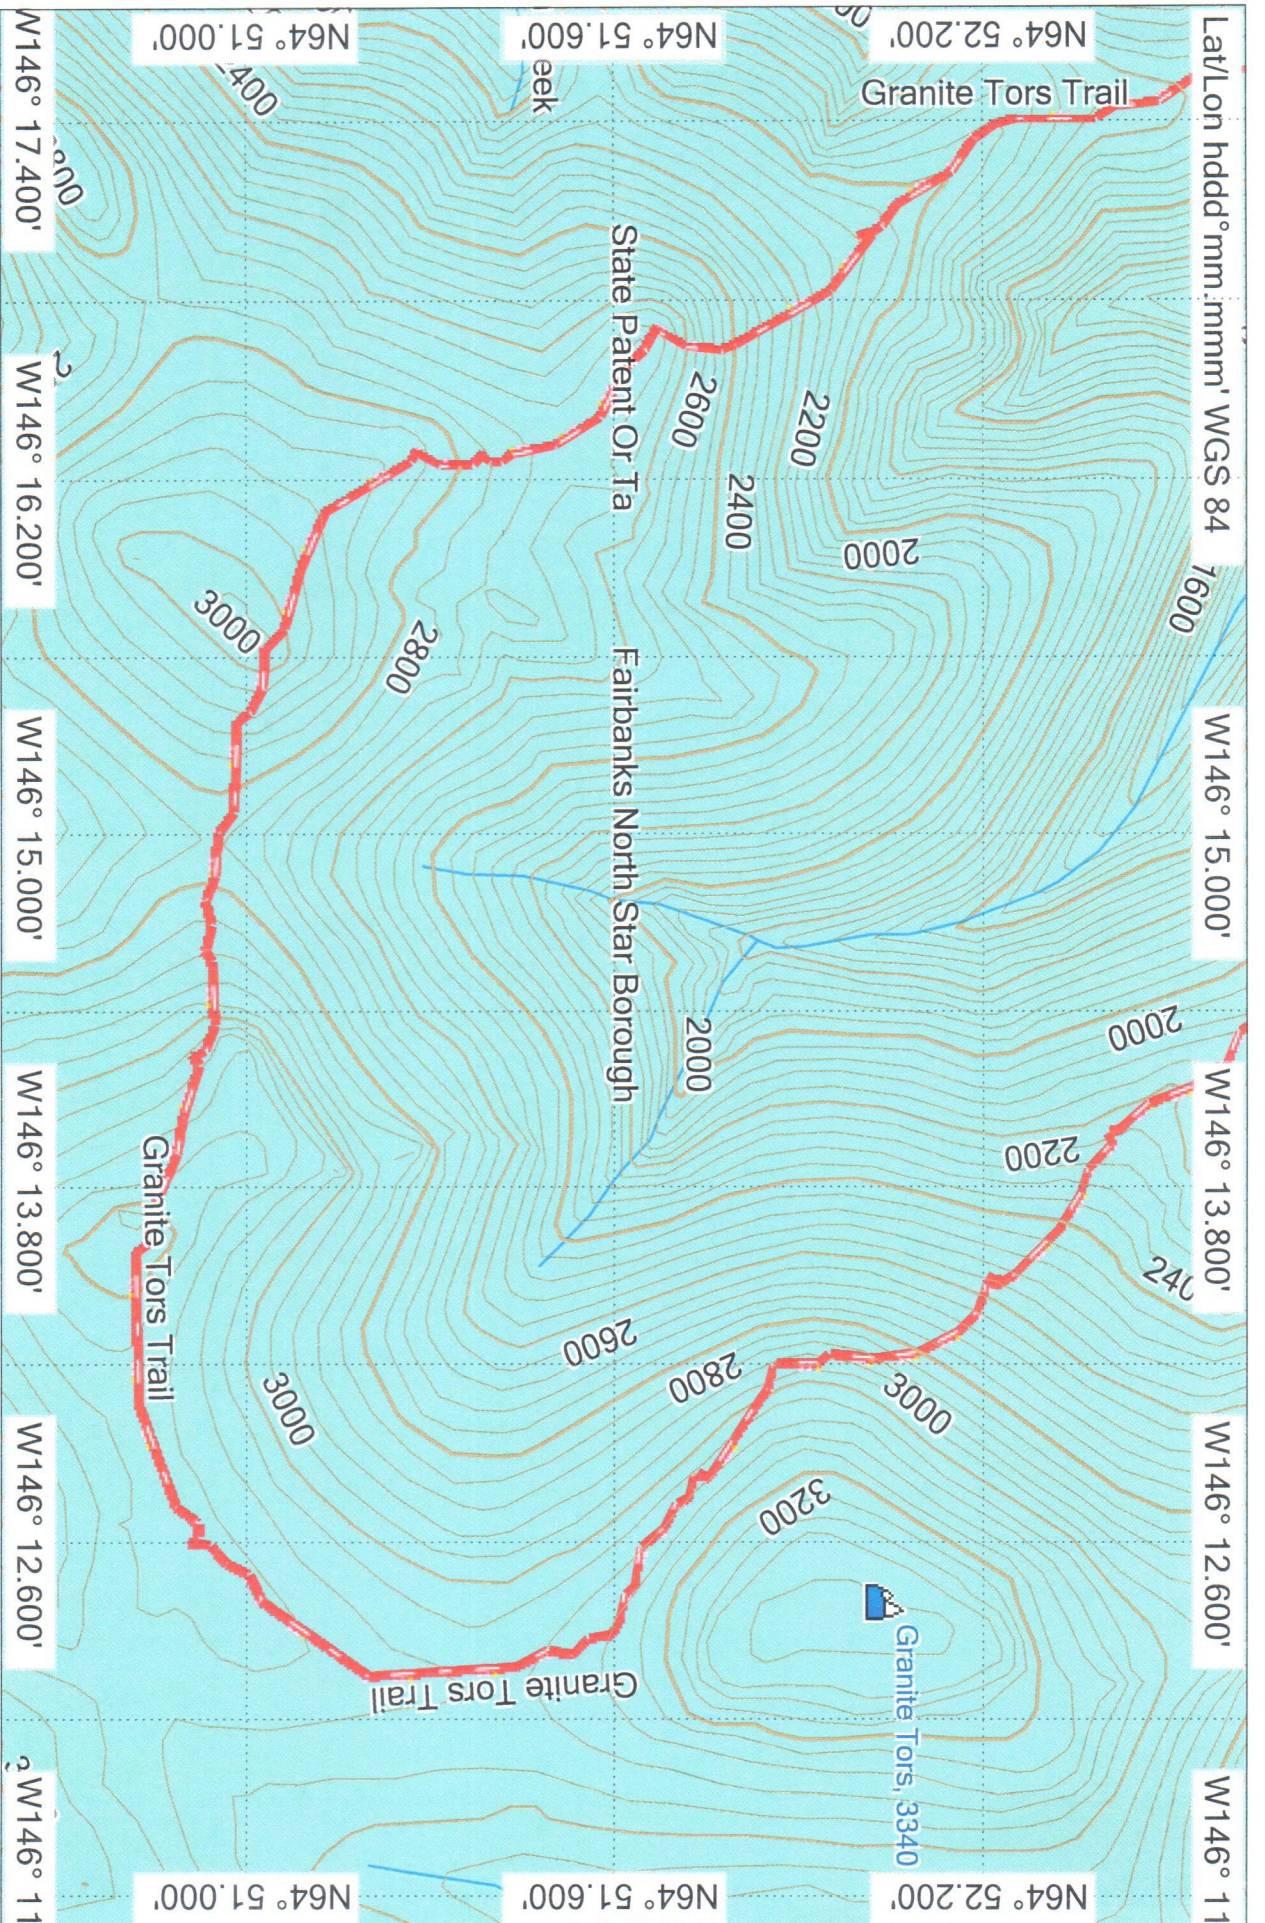

Lat/Lon hddd°mm.mmm' WGS 84

146° 22.200' 146° 21.000' 146° 19.800' 146° 18.600' 146° 17.400' 146° 16.2

Garmin HuntView Topo - Alaska Southeast v2

© (c) 2012 Navteq. All rights reserved. 2018
 © Courtesy of National Oceanic and Atmospheric Administration / National Ocean Service 2018
 © Garmin 2018
 © Garmin Ltd. and its Subsidiaries 2018
 © 1987-2017 Here. All rights reserved. 2018
 © 2017 TripAdvisor LLC. All rights reserved. 2018

GRANITE TORS COUNTER

Garmin HuntView Topo - Alaska Southeast v2

© (c) 2012 Navteq. All rights reserved. 2018
 © Courtesy of National Oceanic and Atmospheric Administration / National Ocean Service 2018
 © Garmin 2018
 © Garmin Ltd. and its Subsidiaries 2018
 © 1987-2017 Here. All rights reserved. 2018
 © 2017 Trimble/Advisor Lic. All rights reserved. 2018

GRANITE TORS COUNTER

Garmin HuntView Topo - Alaska Southeast v2

© 2012 Navteq. All rights reserved. 2018
 © Courtesy of National Oceanic and Atmospheric Administration / National Ocean Service 2018
 © Garmin 2018
 © Garmin Ltd. and its Subsidiaries 2018
 © 1987-2017 Here. All rights reserved. 2018
 © 2017 TripAdvisor, LLC. All rights reserved. 2018

GRANITE TORS COUNTER