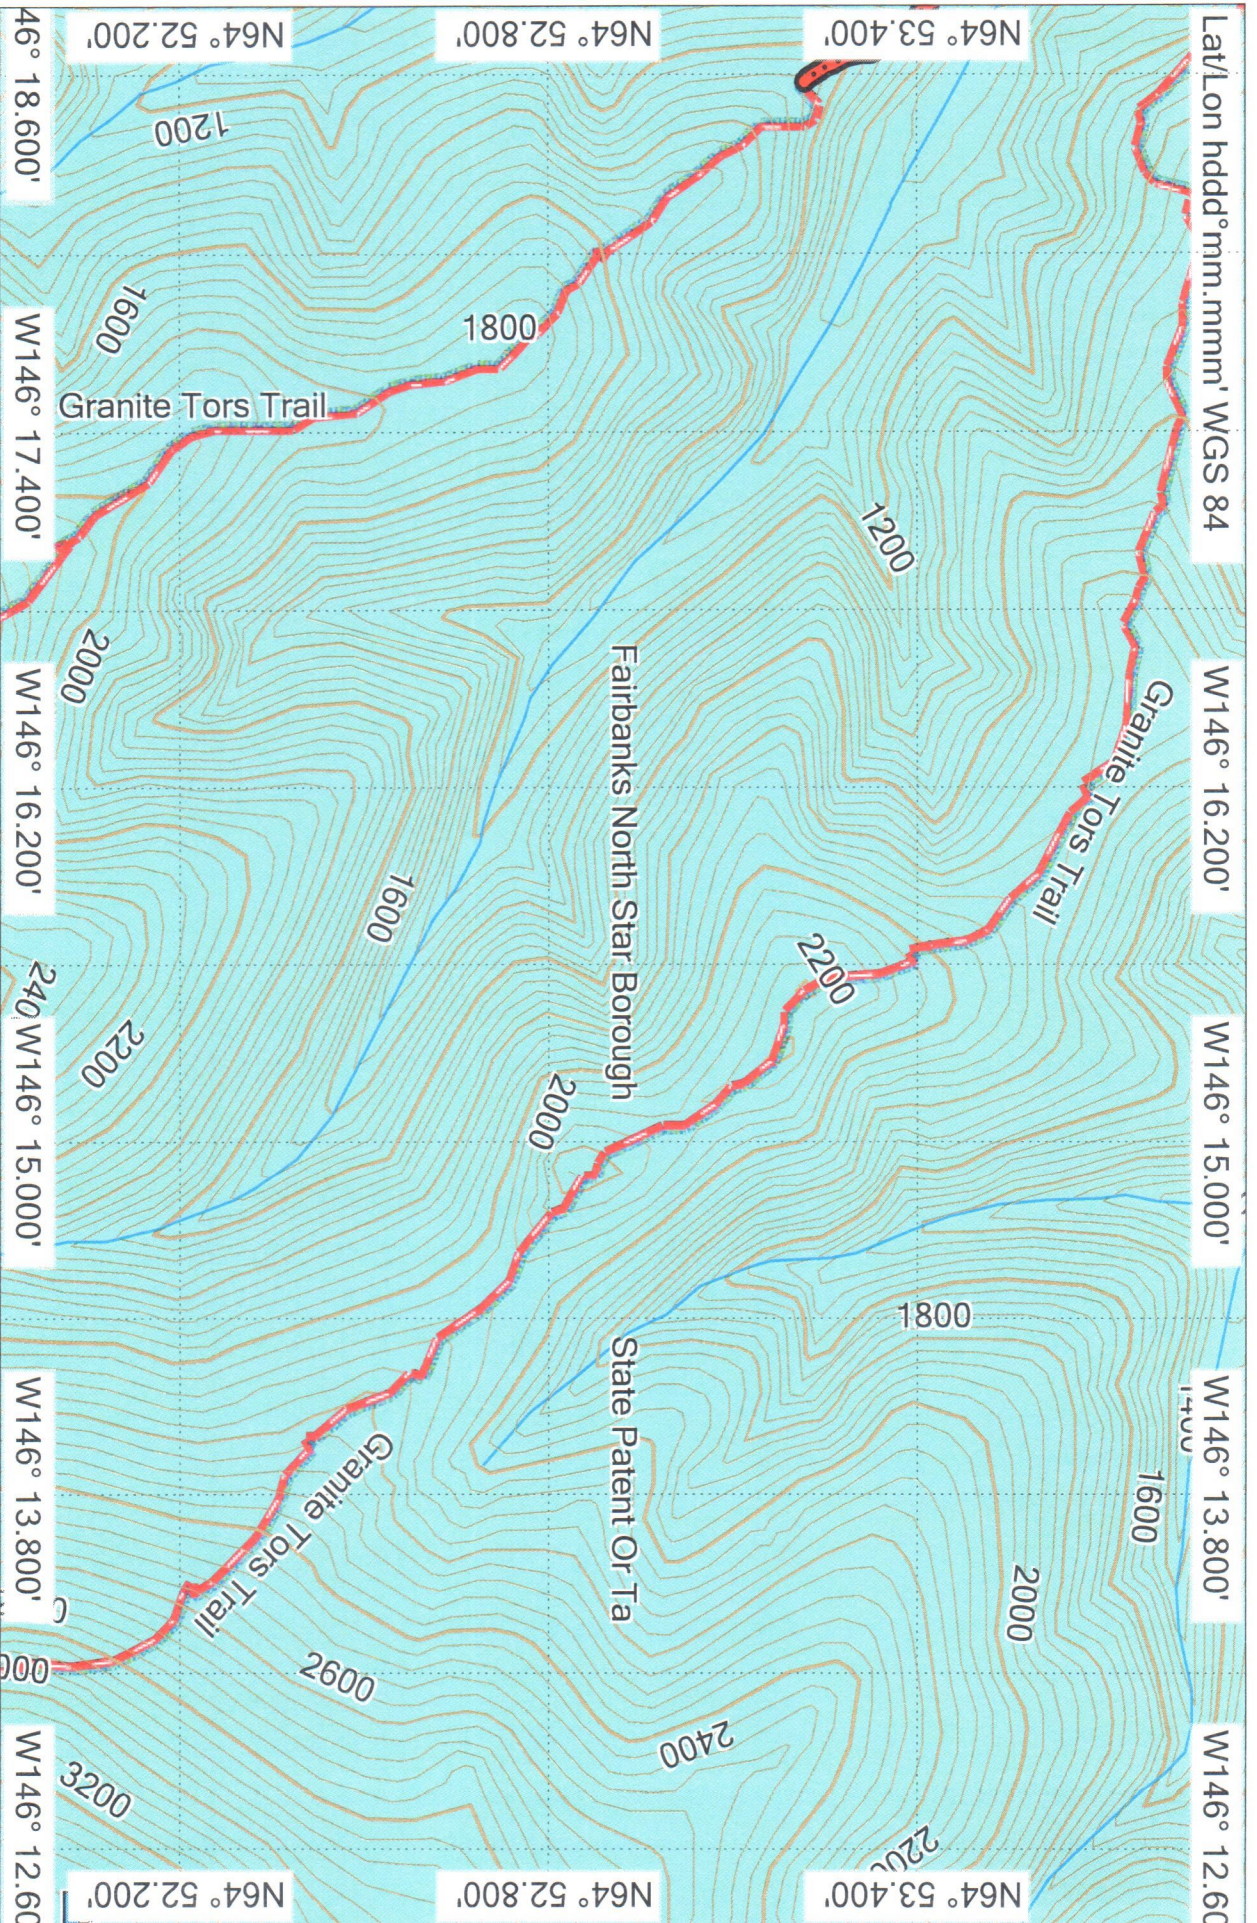

Lat/Lon hddd°mm.mmm' WGS 84

146° 22.200' 146° 21.000' 146° 19.800' 146° 18.600' 146° 17.400' 146° 16.2

Garmin HuntView Topo - Alaska Southeast v2

© (c) 2012 Navteq. All rights reserved. 2018
 © Courtesy of National Oceanic and Atmospheric Administration / National Ocean Service 2018
 © Garmin 2018
 © Garmin Ltd. and its Subsidiaries 2018
 © 1987-2017 Here. All rights reserved. 2018
 © 2017 TripAdvisor LLC. All rights reserved. 2018

GRANITE TORS COUNTER

Garmin HuntView Topo - Alaska Southeast v2

© (c) 2012 Navteq. All rights reserved. 2018
 © Courtesy of National Oceanic and Atmospheric Administration / National Ocean Service 2018
 © Garmin 2018
 © Garmin Ltd. and its Subsidiaries 2018
 © 1987-2017 Here. All rights reserved. 2018
 © 2017 Trimble/Advisor Lic. All rights reserved. 2018

GRANITE TORS COUNTER

Garmin HuntView Topo - Alaska Southeast v2

© 2012 Navteq. All rights reserved. 2018
 © Courtesy of National Oceanic and Atmospheric Administration / National Ocean Service 2018
 © Garmin 2018
 © Garmin Ltd. and its Subsidiaries 2018
 © 1987-2017 Here. All rights reserved. 2018
 © 2017 TripAdvisor, LLC. All rights reserved. 2018

GRANITE TORS COUNTER