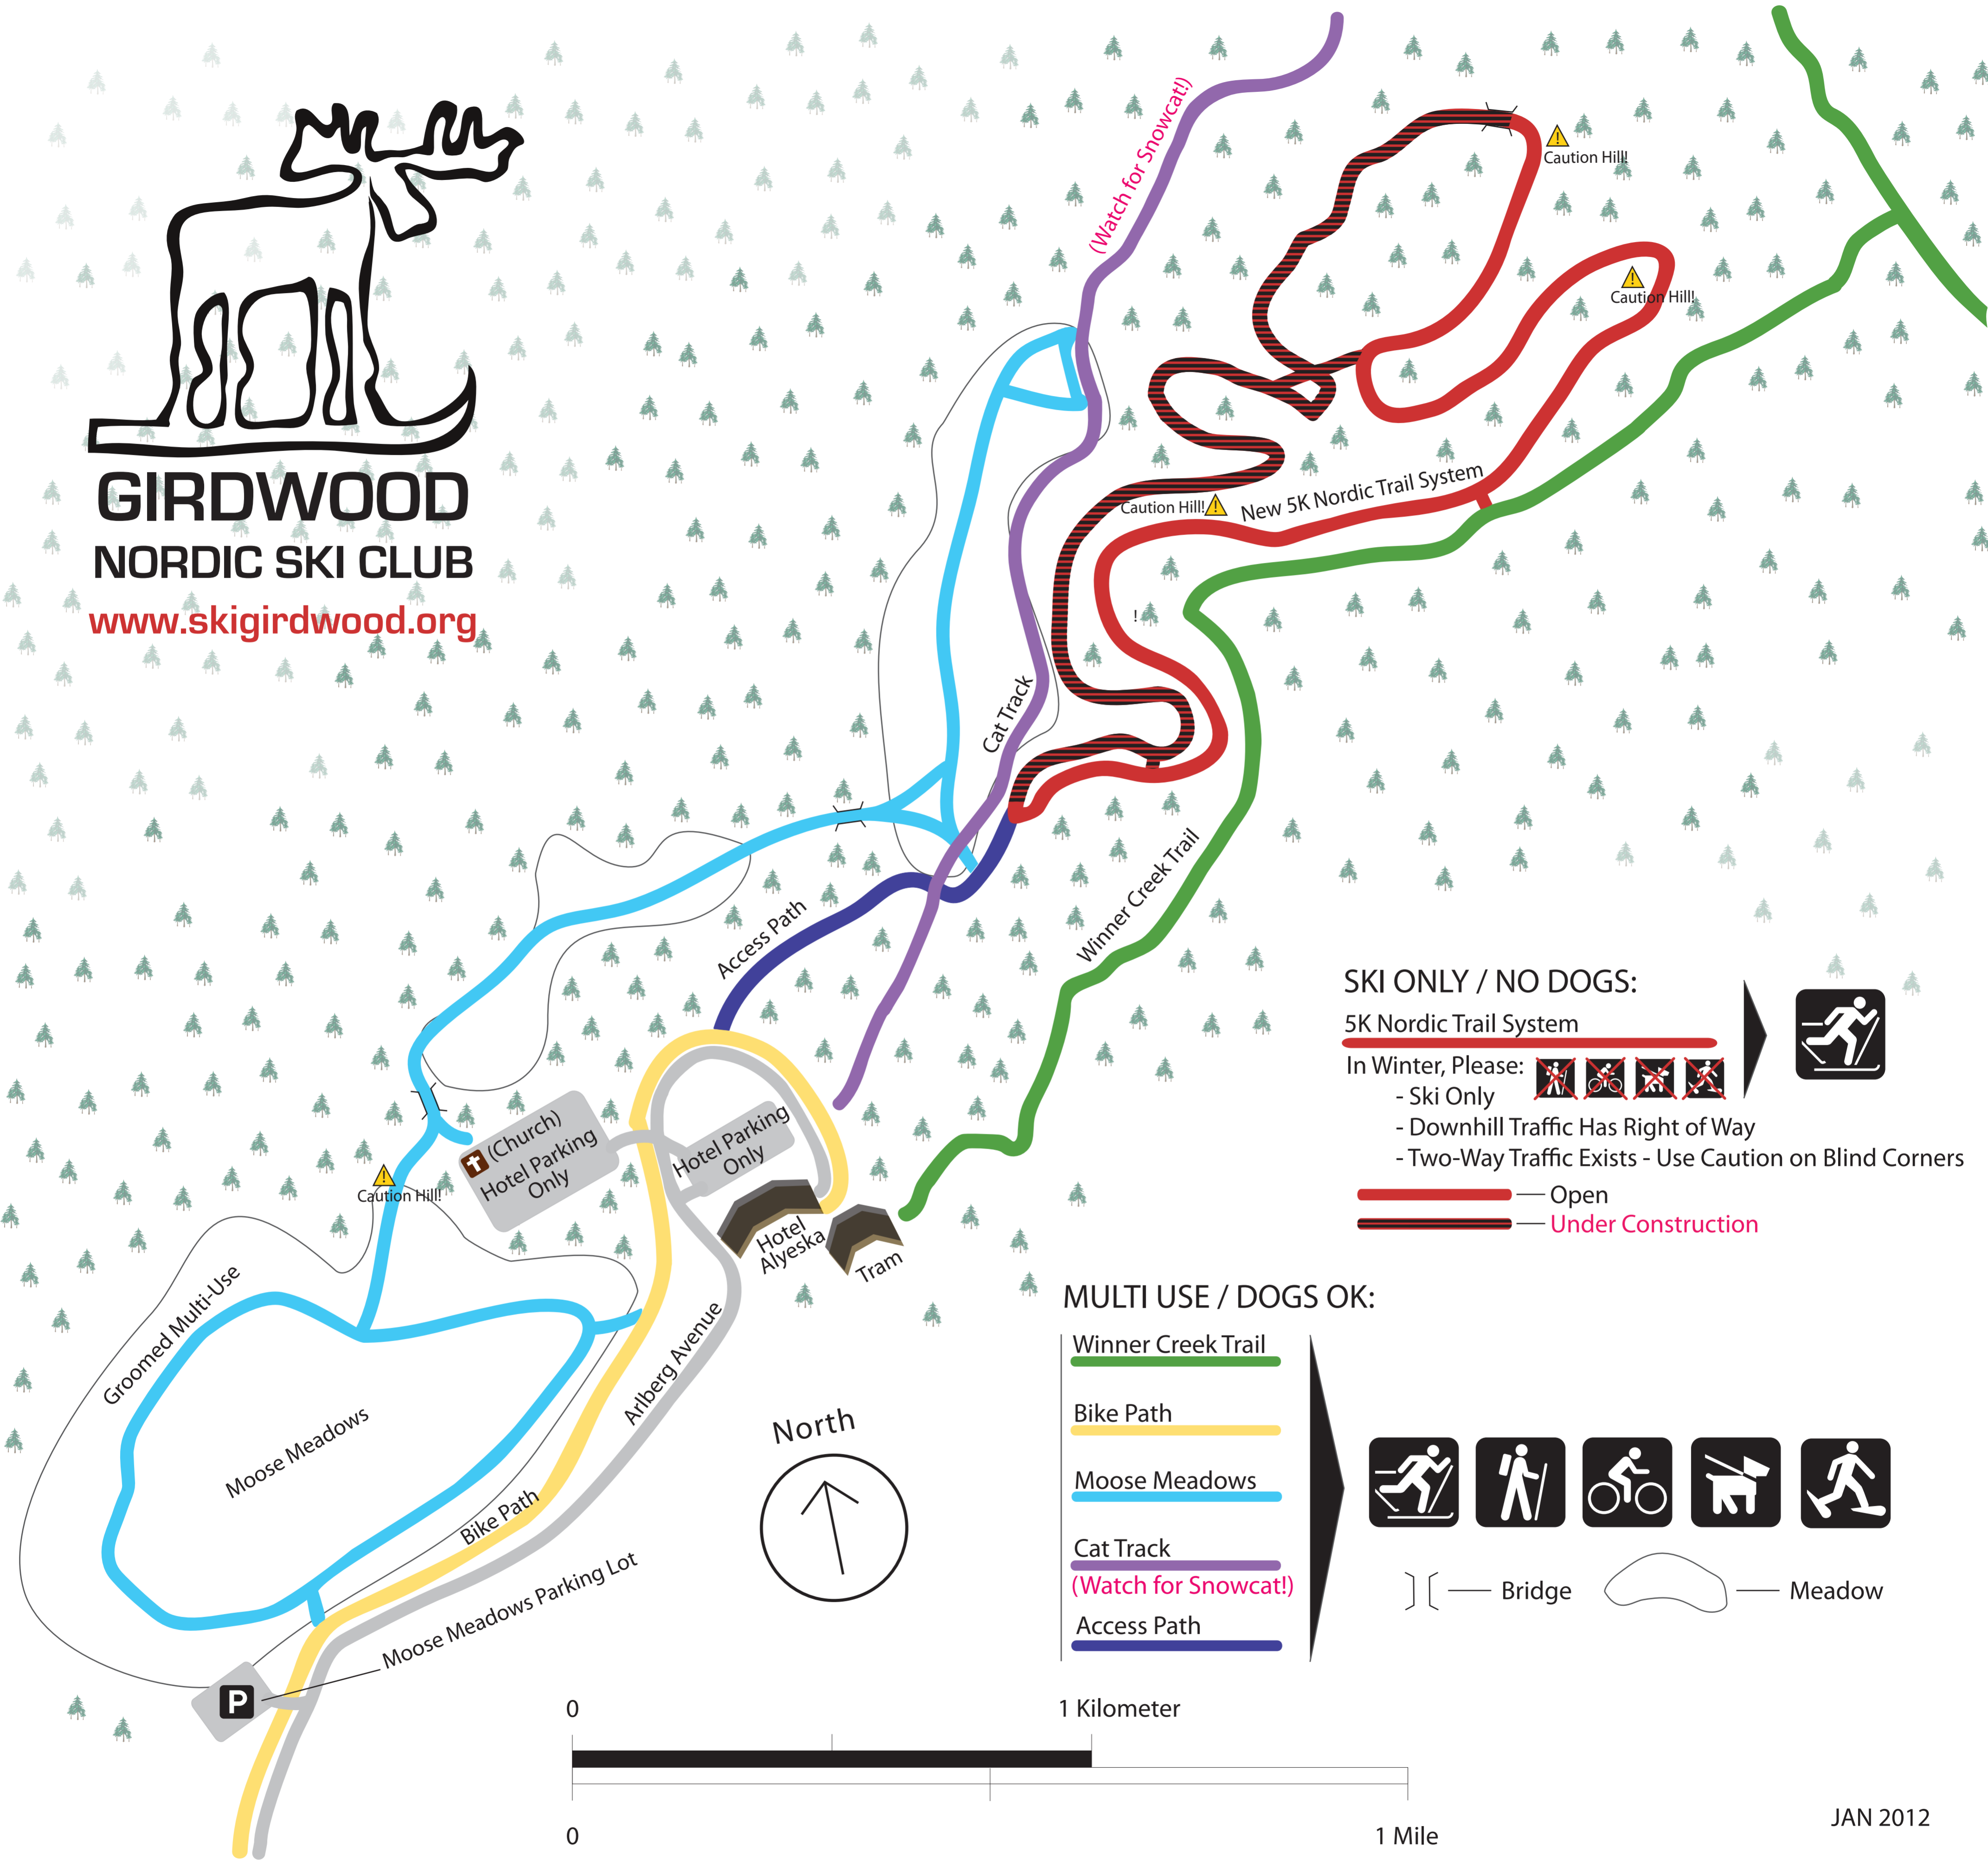

GIRDWOOD NORDIC SKI CLUB

www.skigirdwood.org

SKI ONLY / NO DOGS:

5K Nordic Trail System

In Winter, Please:

- Ski Only
- Downhill Traffic Has Right of Way
- Two-Way Traffic Exists - Use Caution on Blind Corners

 — Open
 — Under Construction

MULTI USE / DOGS OK:

- Winner Creek Trail
- Bike Path
- Moose Meadows
- Cat Track
(Watch for Snowcat!)
- Access Path

 — Bridge
  — Meadow

JAN 2012

WELCOME TO THE GIRDWOOD WINTER TRAILS