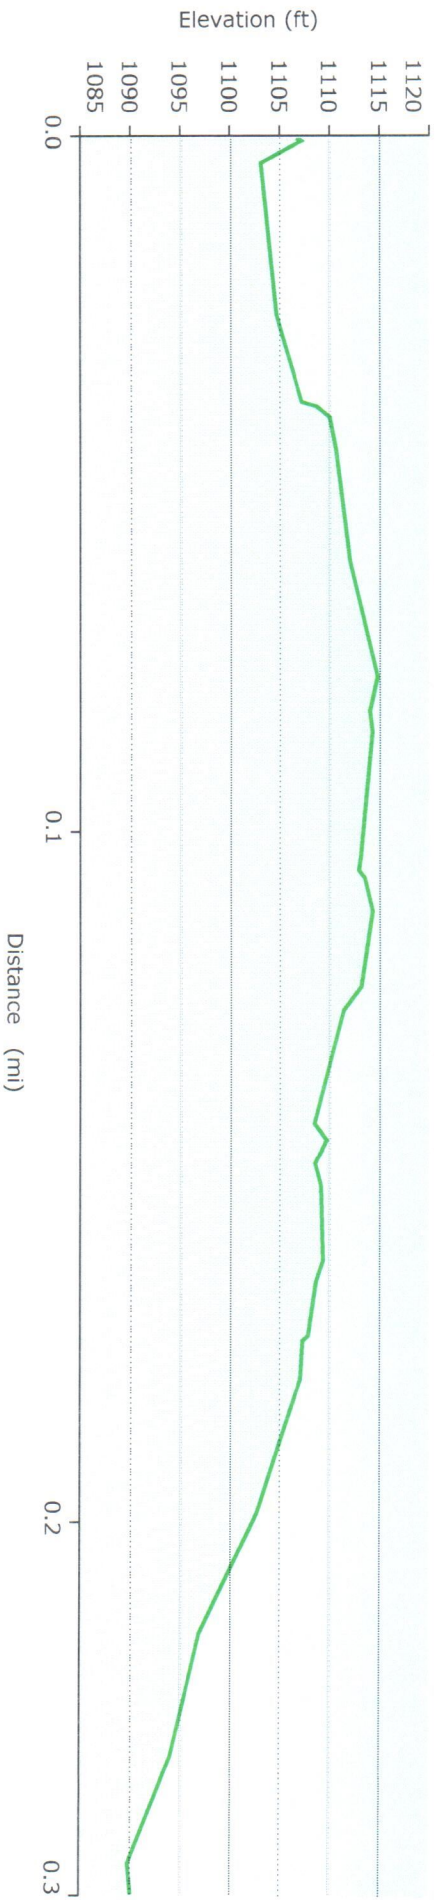

Garmin HuntView Topo - Alaska Southeast v2

© (c) 2012 Navteq. All rights reserved. 2018
 © Courtesy of National Oceanic and Atmospheric Administration / National Ocean Service 2018
 © Garmin 2018
 © Garmin Ltd. and its Subsidiaries 2018
 © 1987-2017 Here. All rights reserved. 2018
 © 2017 TripAdvisor LLC. All rights reserved. 2018

FELIX PEDRO INTERP TRAIL

Graph

Statistics

Summary
Points: 35 Distance: 0.3 mi Area: 50786 sq ft

Time
Elapsed Time: 0:07:55 Moving Time: 0:05:36 Stopped Time: 0:02:18

Speed
Avg: 2.0 mph Avg Moving: 2.8 mph Min: 0.1 mph Max: 4.5 mph

Elevation
Min: 1089 ft Max: 1115 ft Ascent: 7 ft Descent: 23 ft Grade: -1.2 %