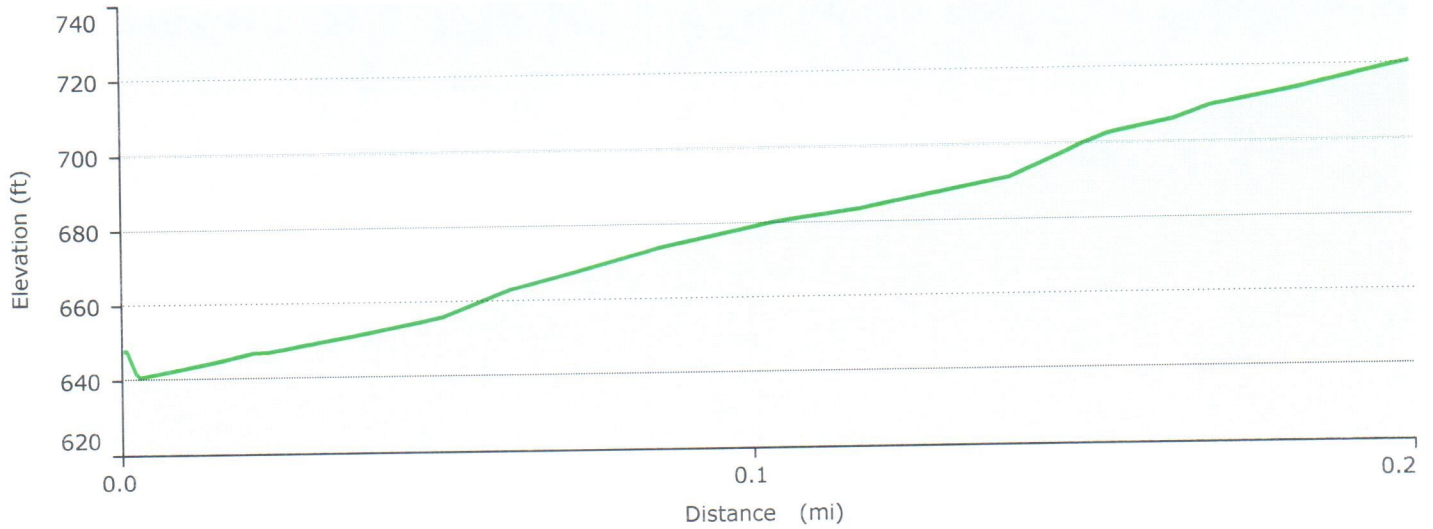

Internal Storage

Graph

Statistics

Summary

Points: 28 Distance: 0.2 mi Area: 13615 sq ft

Time

Elapsed Time: 0:05:05 Moving Time: 0:04:29 Stopped Time: 0:00:35

Speed

Avg: 2.5 mph Avg Moving: 2.8 mph Min: 0.3 mph Max: 4.5 mph

Elevation

Min: 640 ft Max: 722 ft Ascent: 75 ft Descent: 0 ft Grade: 6.6 %