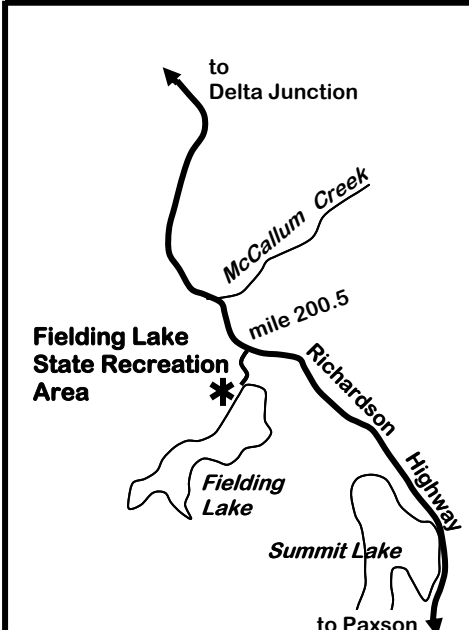

State Parks in the Delta Junction Area

North ↑
Scale: 1 inch = 5 miles

Unit Name	Quartz Lake SRA	Big Delta SHP	Clearwater SRS	Delta SRS	Donnelly Creek SRS	Fielding Lake SRA	
600	10	27	7	42	600		Acreage
78	25	16	25	12	17		Campsites
15	15	15	15	15	15		Camping Limit
10	5	10	10	10			Camping Fee
2		1			1		Boat Launch
10		5					Boat Launch Fee
16	5	4	6				Picnic Sites
1			1				Picnic Shelter
5							Day Use Fee
	1						Dump Station
W	W	W	W	W			Drinking Water
T	T			T			Trails
2					1		Public Use Cabins
F		F			F		Fishing

Delta Junction (Seasonal)
Department of Natural Resources
Division of Parks and Outdoor Recreation
P.O. Box 318
Delta Junction, AK 99737
(907) 895-4599

Fairbanks
Department of Natural Resources
Division of Parks and Outdoor Recreation
3700 Airport Way
Fairbanks, AK 99709
(907) 451-2695

Division of
Parks and
Outdoor
Recreation

Providing outdoor recreation opportunities and conserving and interpreting natural, cultural, and historic resources for the use, enjoyment, and welfare of the people