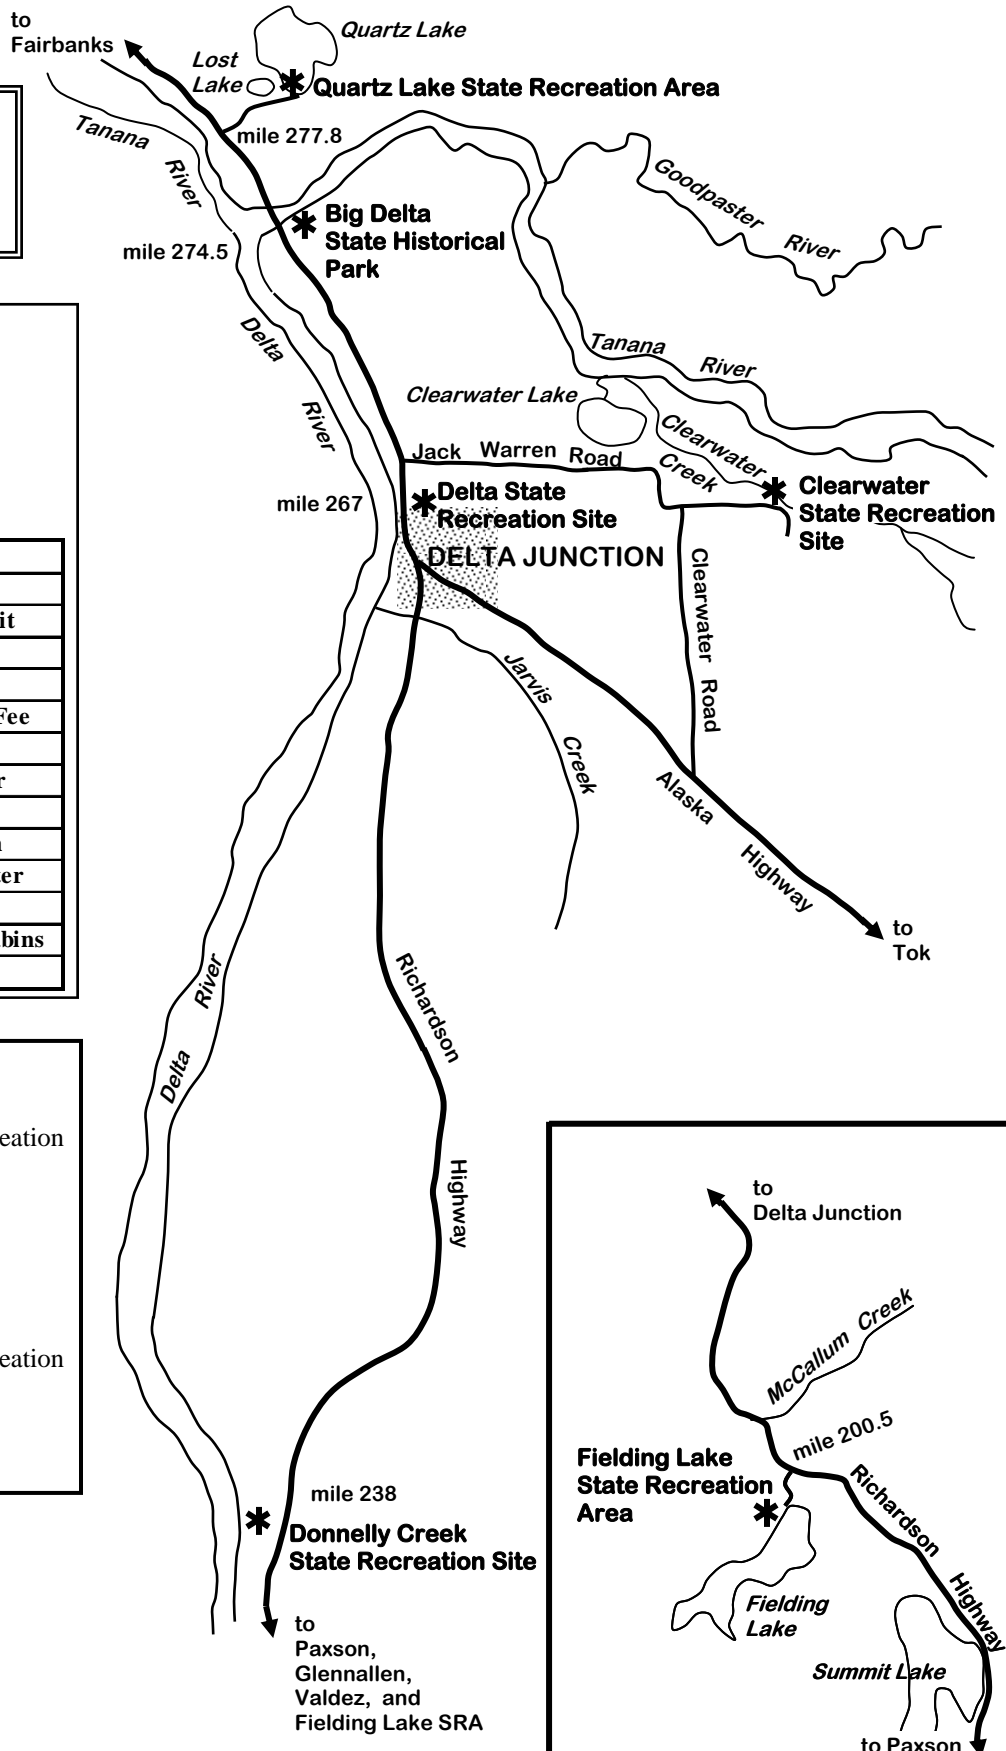

State Parks in the Delta Junction Area

North ↑
Scale: 1 inch = 5 miles

Unit Name	Quartz Lake SRA	Big Delta SHP	Clearwater SRS	Delta SRS	Donnelly Creek SRS	Fielding Lake SRA	
600	10	27	7	42	600		Acreage
78	25	16	25	12	17		Campsites
15	15	15	15	15	15		Camping Limit
10	5	10	10	10			Camping Fee
2		1			1		Boat Launch
10		5					Boat Launch Fee
16	5	4	6				Picnic Sites
1			1				Picnic Shelter
5							Day Use Fee
	1						Dump Station
W	W	W	W	W			Drinking Water
T	T			T			Trails
2					1		Public Use Cabins
F		F			F		Fishing

Delta Junction (Seasonal)
Department of Natural Resources
Division of Parks and Outdoor Recreation
P.O. Box 318
Delta Junction, AK 99737
(907) 895-4599

Fairbanks
Department of Natural Resources
Division of Parks and Outdoor Recreation
3700 Airport Way
Fairbanks, AK 99709
(907) 451-2695

Division of
Parks and
Outdoor
Recreation

Providing outdoor recreation opportunities and conserving and interpreting natural, cultural, and historic resources for the use, enjoyment, and welfare of the people