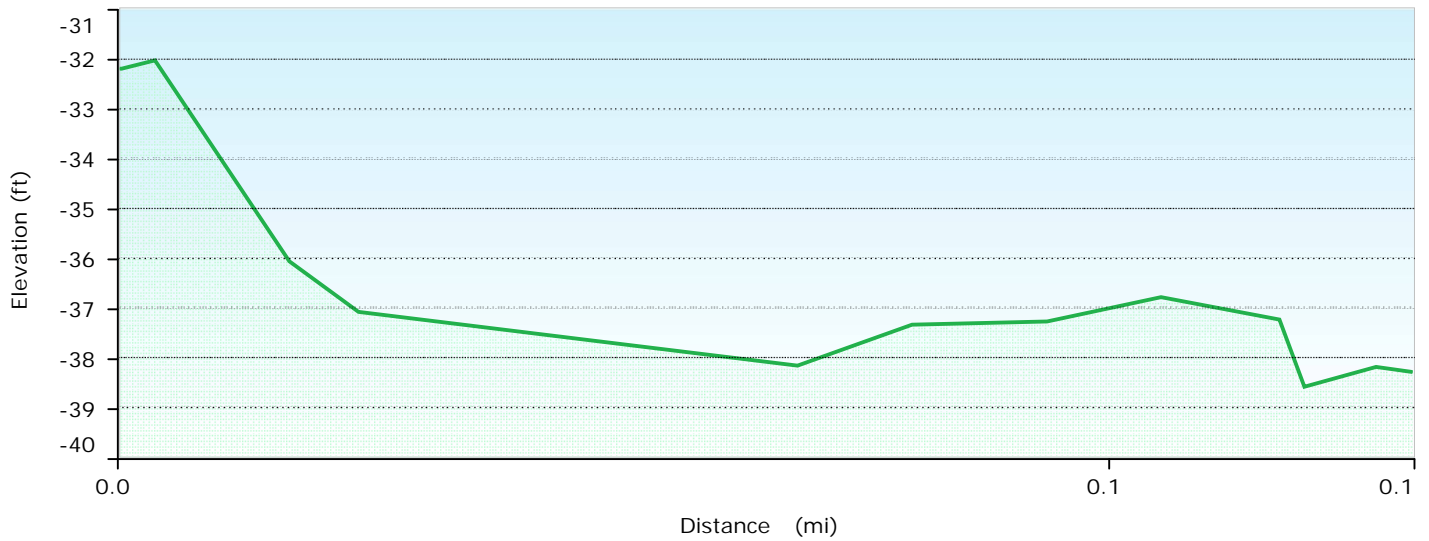

Internal Storage

GARMIN.

Graph

Statistics

Summary

Points: 14 Distance: 0.1 mi Area: 3316 sq ft

Time

Elapsed Time: 0:03:59 Moving Time: 0:03:26 Stopped Time: 0:00:33

Speed

Avg: 2.0 mph Avg Moving: 2.3 mph Min: 0.6 mph Max: 4.5 mph

Elevation

Min: -39 ft Max: 0 ft Ascent: 0 ft Descent: 3 ft Grade: -0.9 %