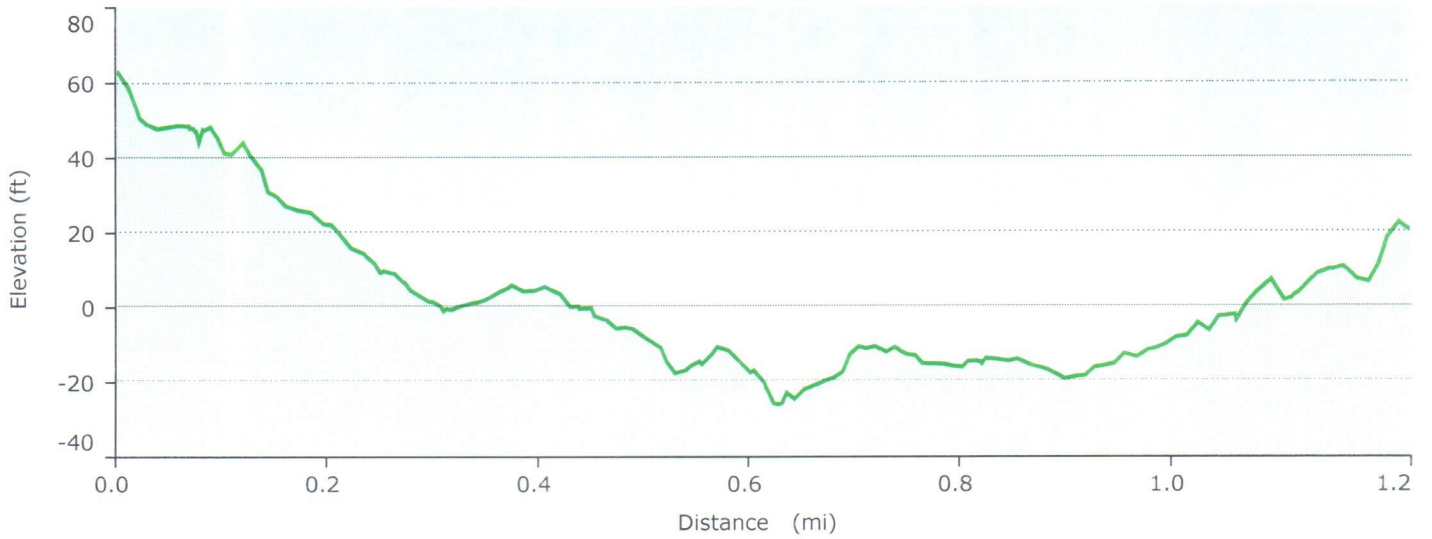

CALVIN & COYLE 2_46

GARMIN.
1/1/2010

Graph

Statistics

Summary

Points: 164 Distance: 1.4 mi Area: 117616 sq ft

Time

Elapsed Time: 0:38:21 Moving Time: 0:37:13 Stopped Time: 0:01:08

Speed

Avg: 2.1 mph Avg Moving: 2.2 mph Min: 0.2 mph Max: 4.5 mph

Elevation

Min: -26 ft Max: 62 ft Ascent: 72 ft Descent: 118 ft Grade: -0.6 %