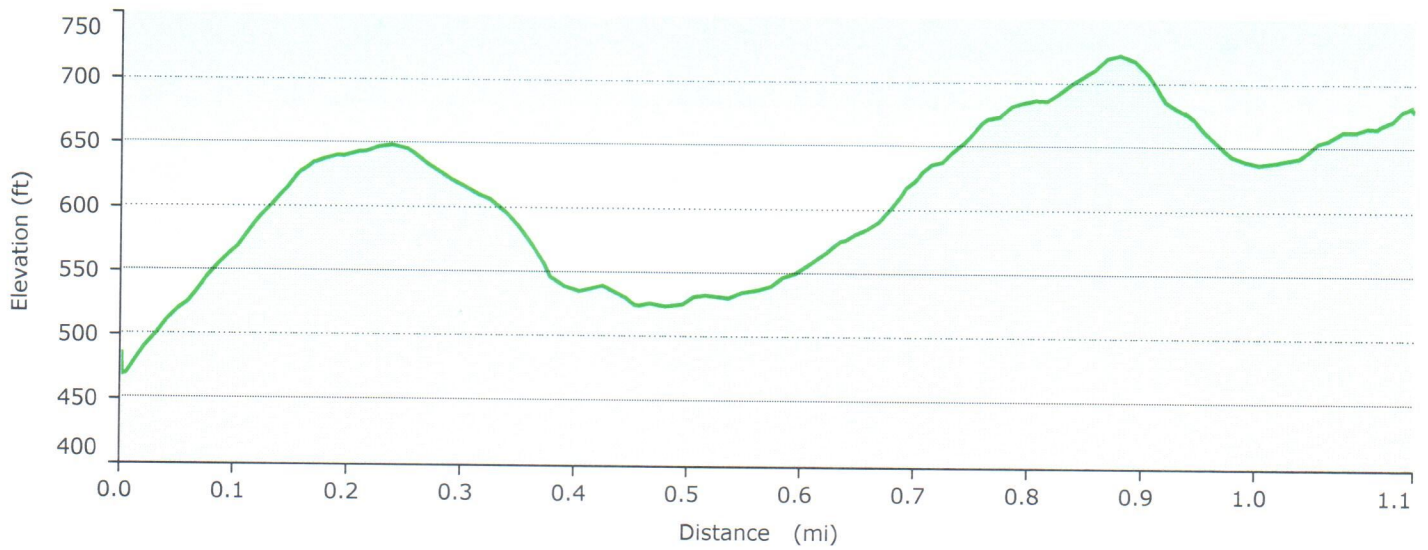

Garmin HuntView Parcel - Alaska Southeast v2
 © Garmin Ltd. and Its Subsidiaries 2018

Internal Storage

GARMIN.

1/1/2010

Graph

Statistics

Summary

Points: 137 Distance: 1.2 mi Area: 0.1 sq mi

Time

Elapsed Time: 0:36:26 Moving Time: 0:33:40 Stopped Time: 0:02:45

Speed

Avg: 1.9 mph Avg Moving: 2.1 mph Min: 0.0 mph Max: 2.2 mph

Elevation

Min: 469 ft Max: 722 ft Ascent: 420 ft Descent: 210 ft Grade: 3.2 %