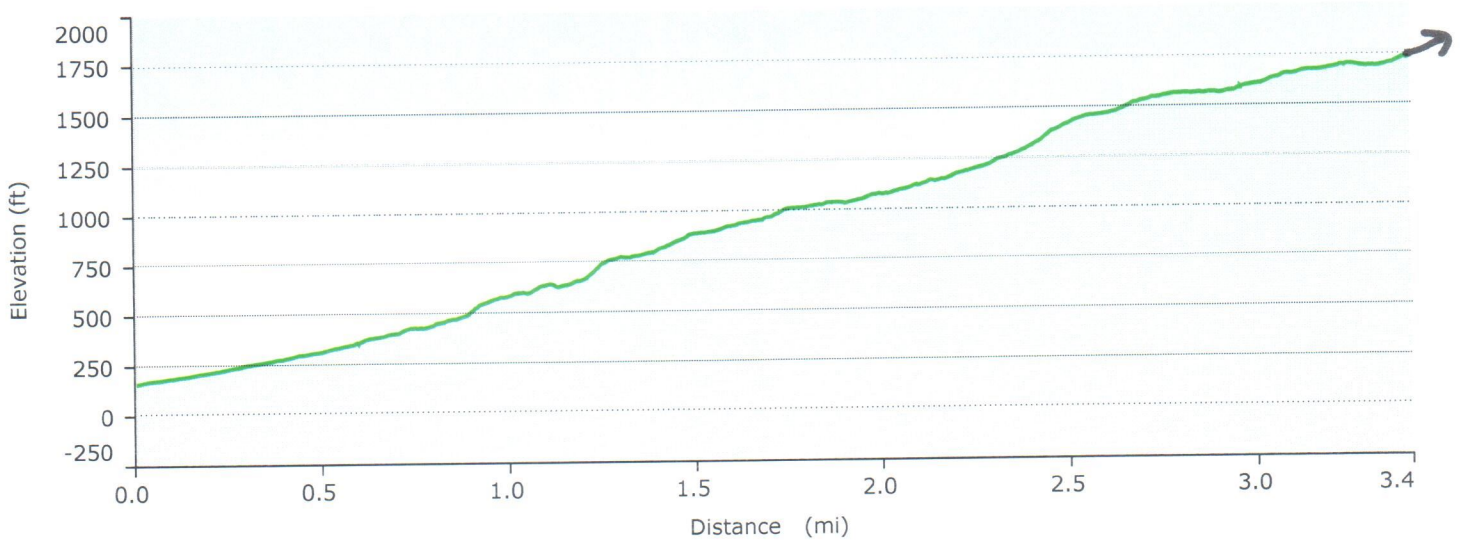

BEAR CREEK HOPE \_45

**Graph**

**Statistics**

Summary

Points: 434 Distance: 3.5 mi Area: 0.5 sq mi  
*+1.5 = 4 miles*

Time

Elapsed Time: 1:47:07 Moving Time: 1:39:24 Stopped Time: 0:07:41

Speed

Avg: 2.0 mph Avg Moving: 2.1 mph Min: 0.0 mph Max: 4.5 mph

Elevation

Min: 151 ft Max: 1729 ft Ascent: 1614 ft Descent: 39 ft Grade: 8.5 %