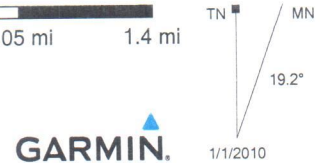

BEAR CREEK HOPE \_45

**Graph**

**Statistics**

Summary

Points: 434 Distance: 3.5 mi Area: 0.5 sq mi  
*+1.5 = 4 miles*

Time

Elapsed Time: 1:47:07 Moving Time: 1:39:24 Stopped Time: 0:07:41

Speed

Avg: 2.0 mph Avg Moving: 2.1 mph Min: 0.0 mph Max: 4.5 mph

Elevation

Min: 151 ft Max: 1729 ft Ascent: 1614 ft Descent: 39 ft Grade: 8.5 %