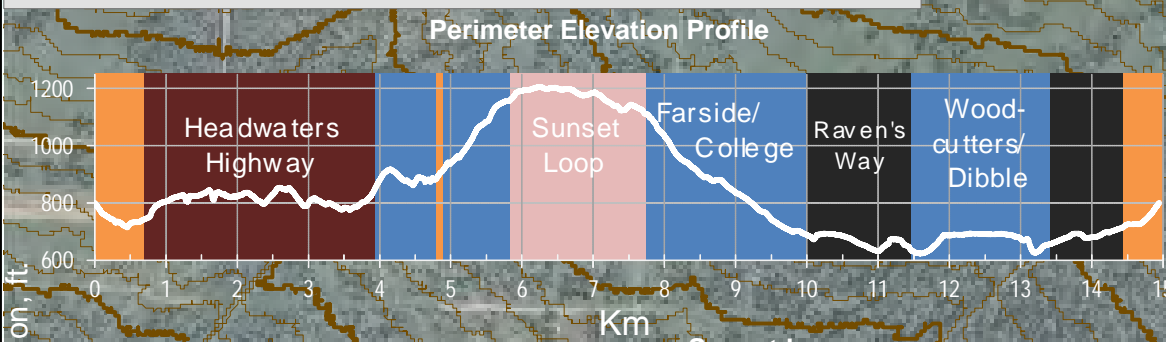

SUNSET LOOP: 2.72 km
 HOMESTEAD LOOP: 5.10 km
 PERIMETER TRAIL (w/o R&R): 15.01 km
 (from Roger's Loop TH via DOT TH)

Headwaters Hwy: 3.36 km
 Raven's Way: 2.64 km

BAYCREST SKI TRAILS

GOOD TRAILS DON'T JUST HAPPEN!