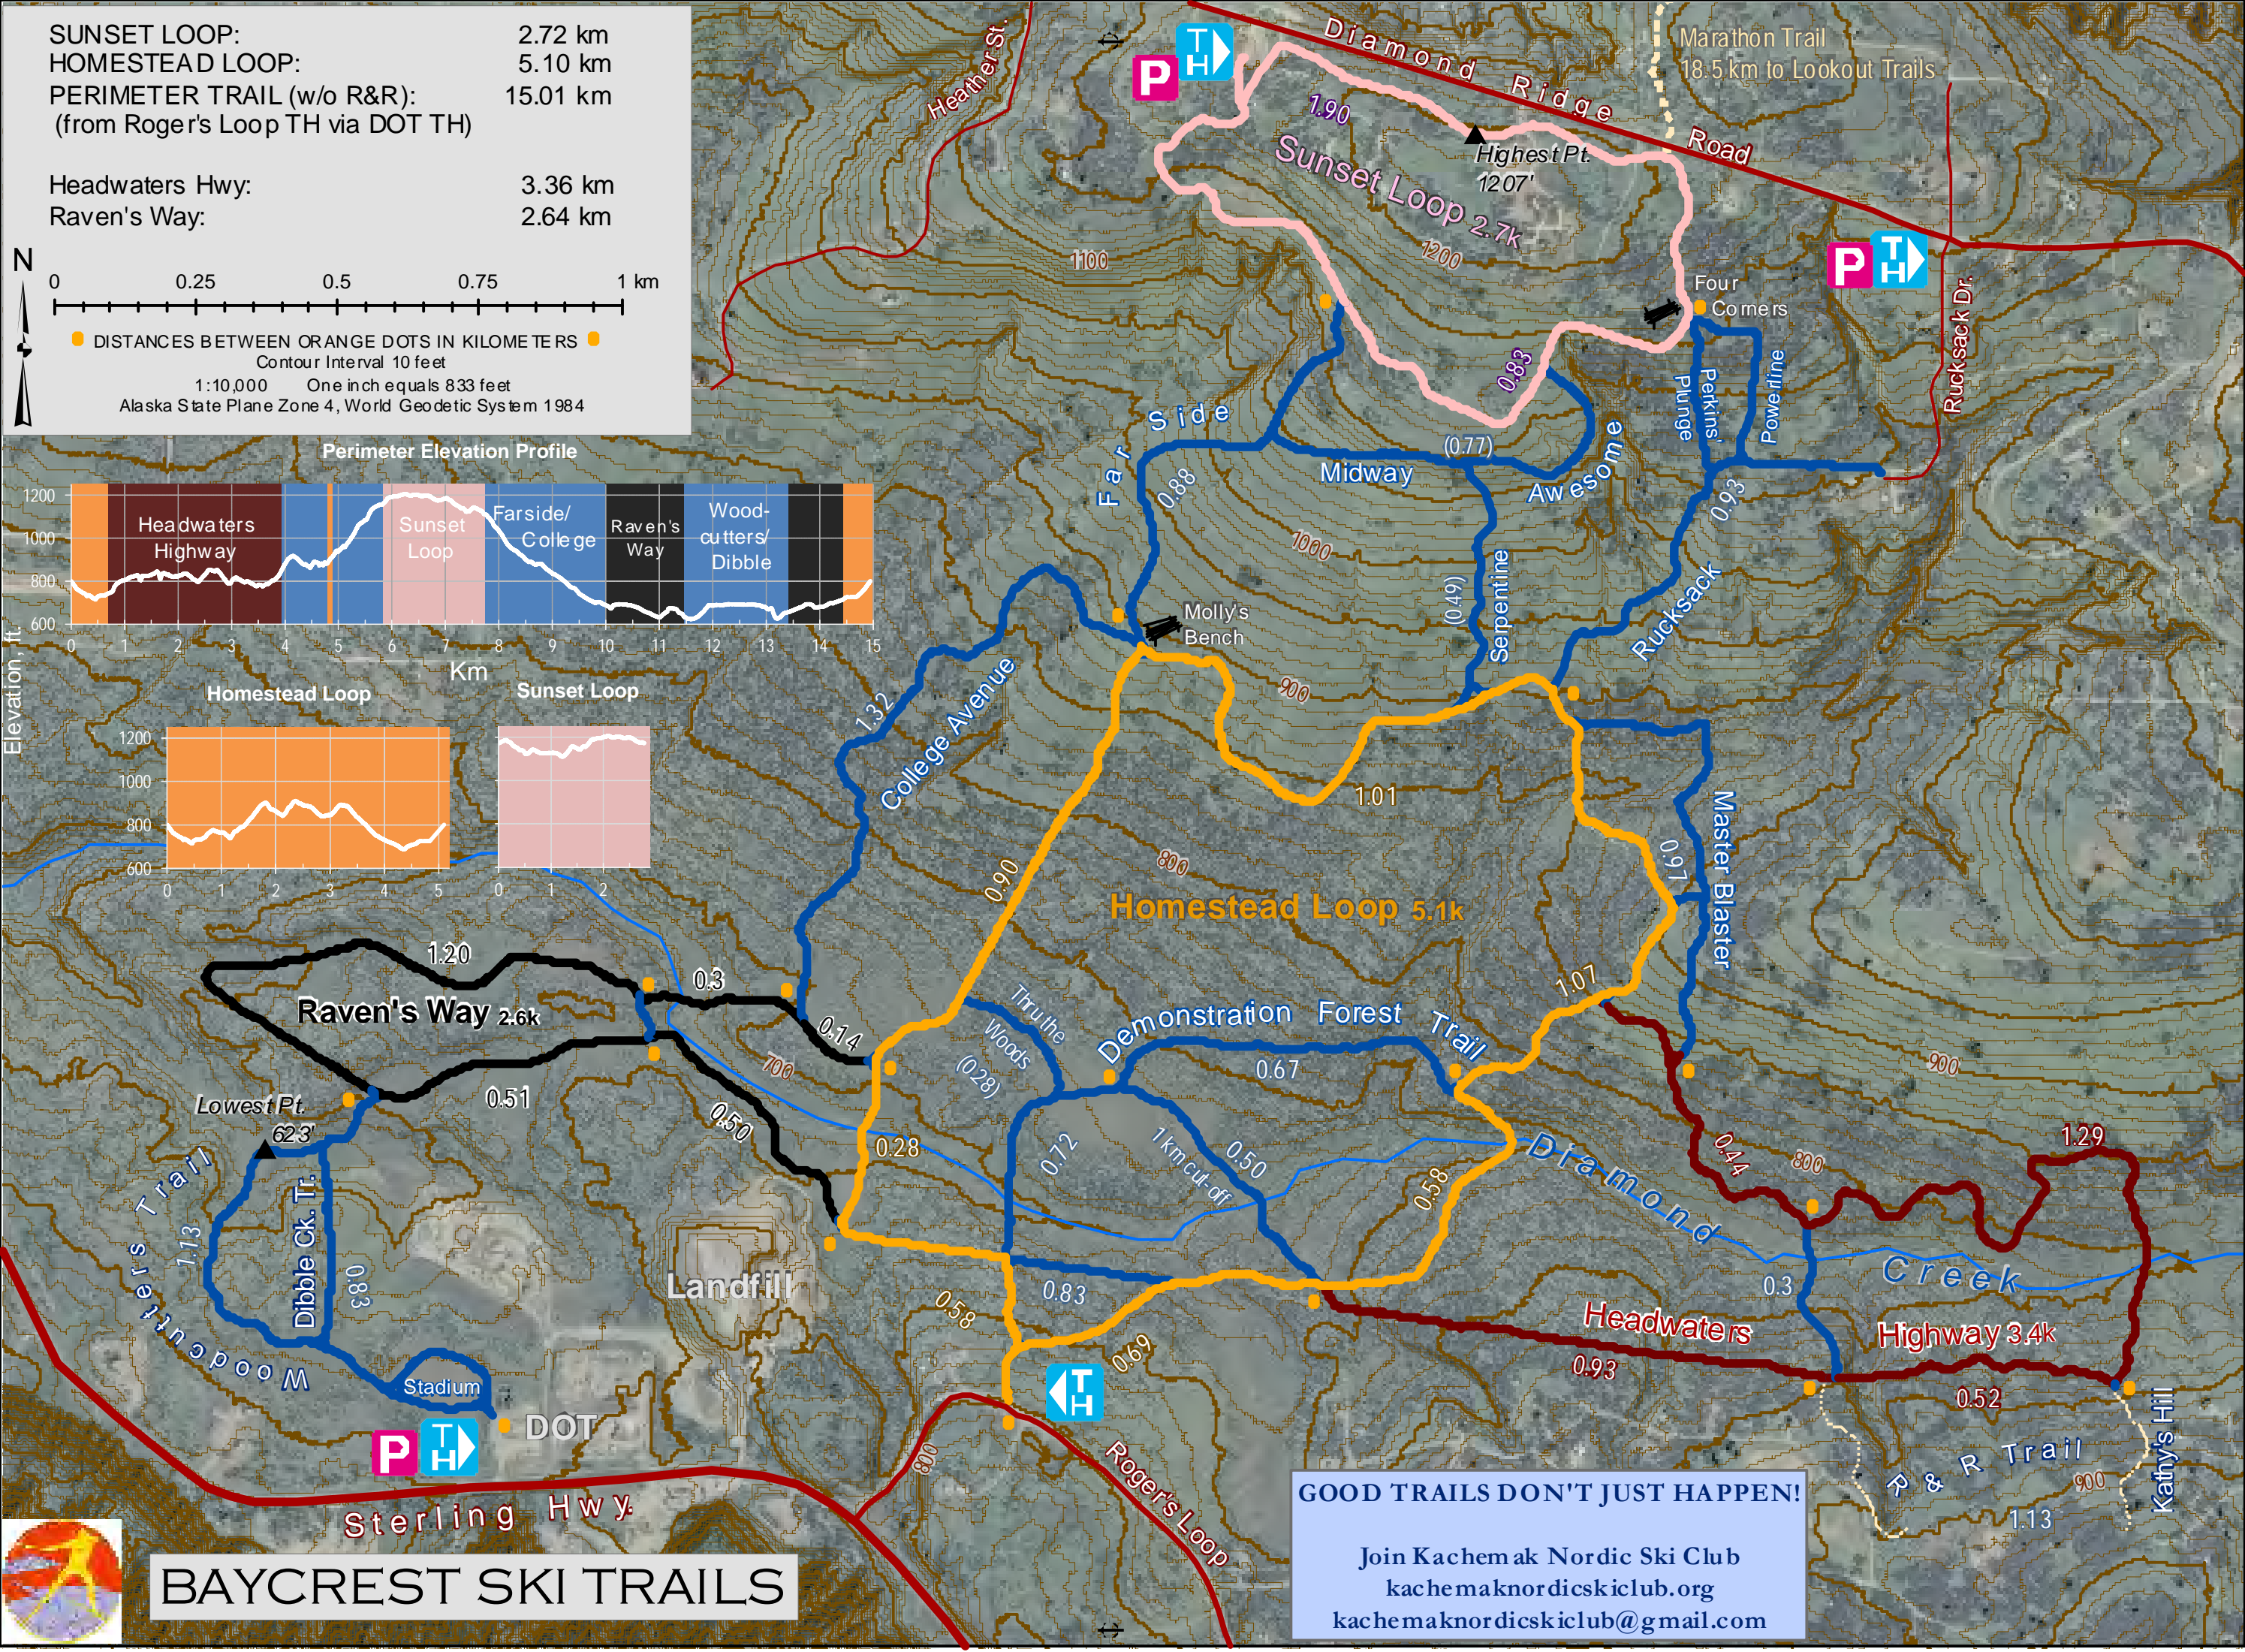

SUNSET LOOP: 2.72 km
 HOMESTEAD LOOP: 5.10 km
 PERIMETER TRAIL (w/o R&R): 15.01 km
 (from Roger's Loop TH via DOT TH)

Headwaters Hwy: 3.36 km
 Raven's Way: 2.64 km

BAYCREST SKI TRAILS

GOOD TRAILS DON'T JUST HAPPEN!