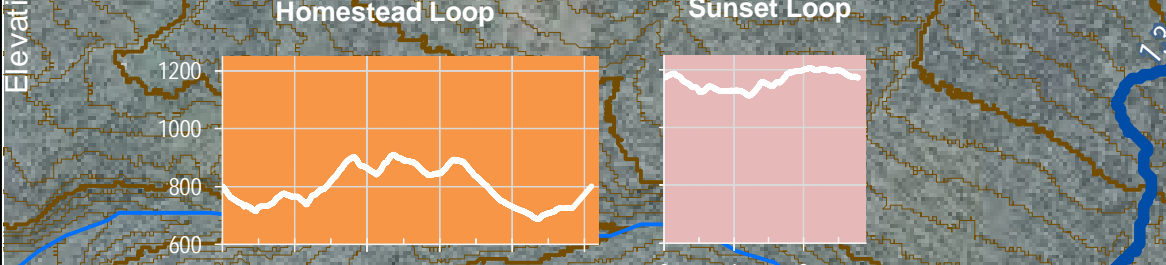

SUNSET LOOP: 2.72 km
 HOMESTEAD LOOP: 5.10 km
 PERIMETER TRAIL (w/o R&R): 15.01 km
 (from Roger's Loop TH via DOT TH)

Headwaters Hwy: 3.36 km
 Raven's Way: 2.64 km

BAYCREST SKI TRAILS

GOOD TRAILS DON'T JUST HAPPEN!