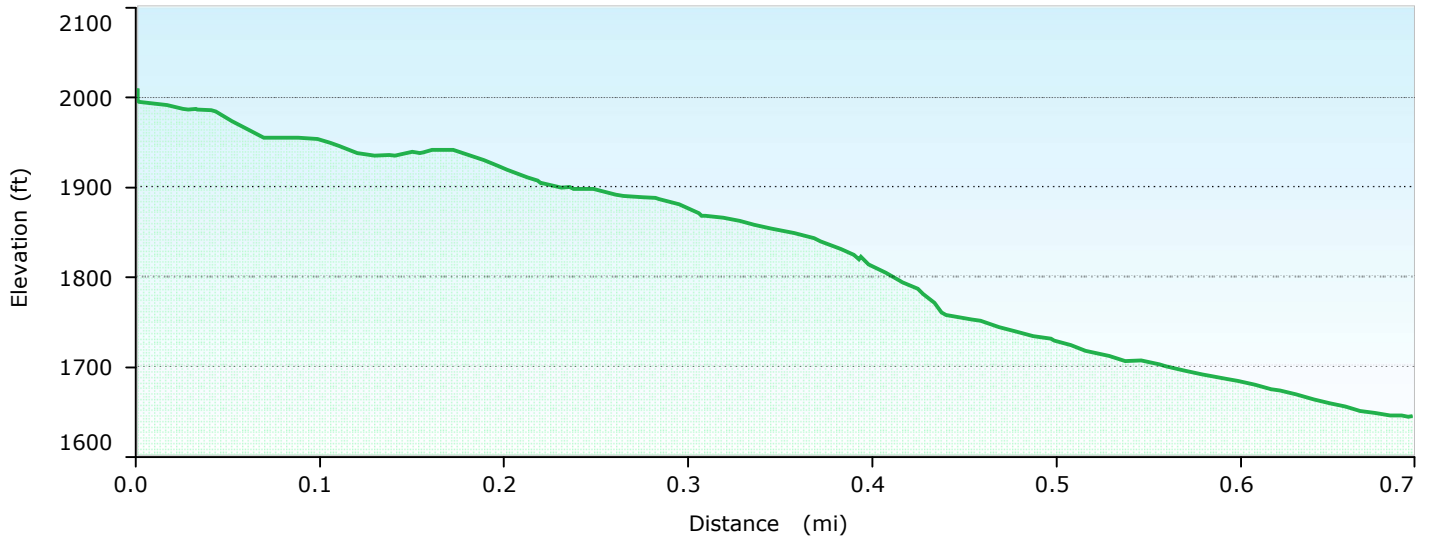

MOSQUITO FORK DREDGE TRAIL

TN MN
 22.7°
GARMIN.
 1/1/2010

MOSQUITO FORK DREDGE TRAIL**Graph****Statistics****Summary**

Points: 103 Distance: 0.7 mi Area: 321970 sq ft

Time

Elapsed Time: 0:25:32 Moving Time: 0:21:34 Stopped Time: 0:03:57

Speed

Avg: 1.7 mph Avg Moving: 2.0 mph Min: 0.2 mph Max: 2.2 mph

Elevation

Min: 1644 ft Max: 2011 ft Ascent: 7 ft Descent: 358 ft Grade: -9.6 %